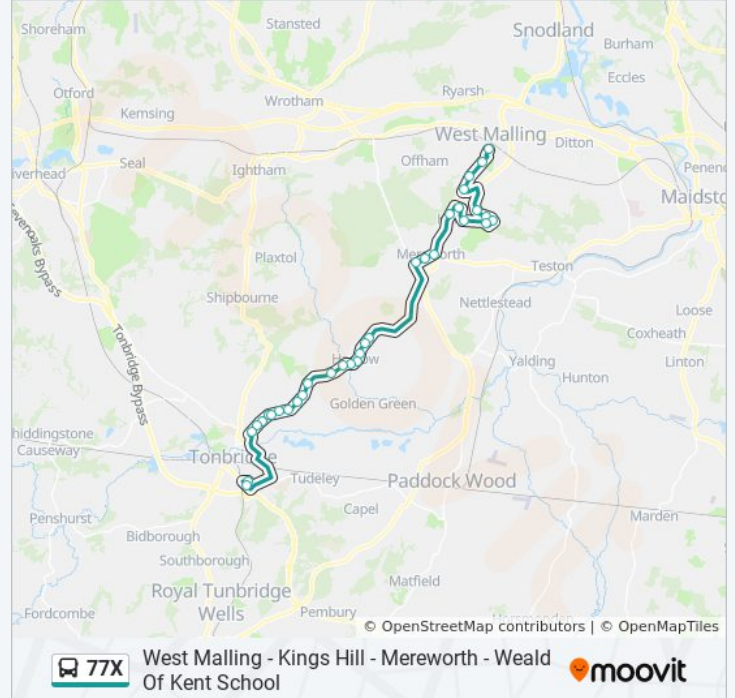

Weald Of Kent School, Tonbridge

King's Road, Tonbridge

Direction: West Malling

33 stops

[VIEW LINE SCHEDULE](#)

Weald Of Kent School, Tonbridge

Vauxhall Inn, Tonbridge

Cannon Lane, Tonbridge

77X bus Info

Direction: West Malling

Stops: 33

Trip Duration: 49 min

Line Summary:

The Maltings, Hadlow

Hadlow Square, Hadlow

Great Elms, Hadlow

Cemetery Lane, Hadlow

Lonewood Way, Hadlow

School, Mereworth

Filling Station, Mereworth

Village Hall, Mereworth

Typhoon Road, Kings Hill

Gibson Drive, Kings Hill

Forest Way, Kings Hill

Melrose Avenue, Kings Hill

Bovarde Avenue, Kings Hill

Baxter Way, Kings Hill

Asda, Kings Hill

King Hill, West Malling

Teston Road, St Leonards Street

Manor Park Country Park, St Leonards Street

High Street, West Malling