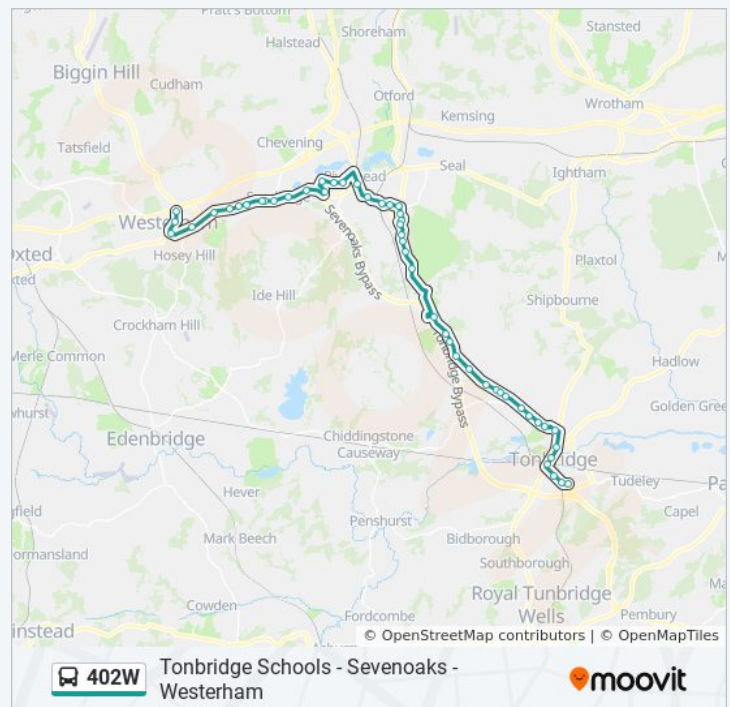

402W bus Info

Direction: Westerham

Stops: 50

Trip Duration: 76 min

Line Summary:

Braeside Avenue, Sevenoaks

Village Hall, Riverhead

Bullfinch Close, Chipstead