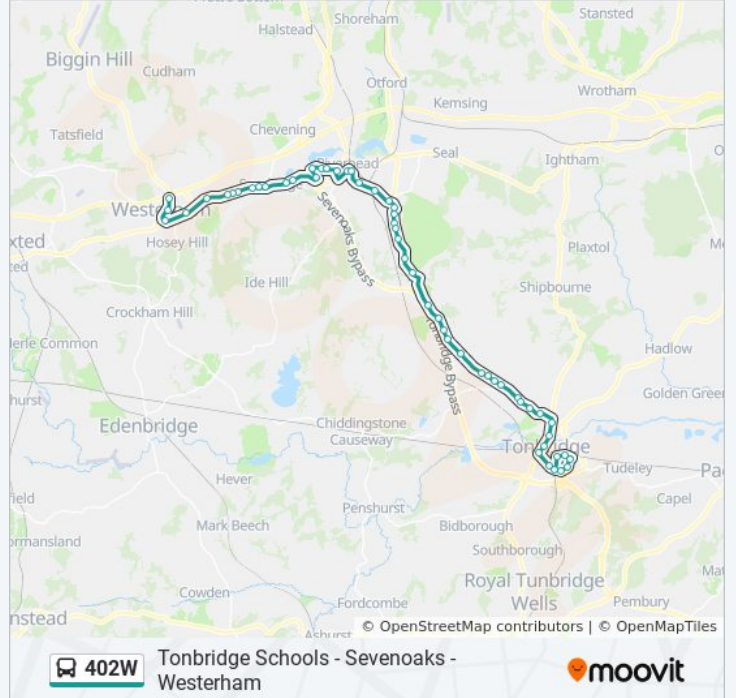

Direction: Tonbridge

54 stops

[VIEW LINE SCHEDULE](#)

- Hartley Road
- The Flyers Way
- The Green
- Dunsdale Lodge, Westerham
- Brasted Lodge, Brasted
- Church Road, Brasted
- Chart Lane, Brasted
- The White Hart, Brasted
- New Road, Sundridge
- Recreation Ground, Sundridge
- The White Horse, Sundridge
- Twenties Corner, Sundridge
- Dryhill Lane, Sundridge
- Chipstead Corner, Bessels Green
- Chipstead Square, Chipstead
- The Old Carriageway, Chipstead
- Chipstead Park, Chipstead
- Witches Lane, Chipstead
- Worships Hill, Riverhead
- Village Hall, Riverhead
- Braeside Avenue, Sevenoaks
- Sevenoaks Railway Station, Sevenoaks

Stops: 54

Trip Duration: 81 min

Line Summary:

Tubs Hill Shops, Sevenoaks
 Bus Station, Sevenoaks
 The Chequers, Sevenoaks
 Sevenoaks School, Sevenoaks
 Solefields Road, Sevenoaks
 Turners Nursery, Sevenoaks
 The White Hart, Sevenoaks
 Julians Hill, Sevenoaks
 Morleys Roundabout, Sevenoaks Weald
 Bank Lane, Hildenborough
 Oakridge Farm, Hildenborough
 The Cock Horse, Hildenborough
 Watt's Cross, Hildenborough
 Church, Hildenborough
 The Half Moon, Hildenborough
 Coldharbour Lane, Hildenborough
 The Flying Dutchman, Hildenborough
 Hilden Avenue, Hilden Park
 Hilden Manor, Hilden Park
 High Hilden Close, Hilden Park
 Dry Hill Park Road, Tonbridge
 Tonbridge School, Tonbridge
 Castle, Tonbridge
 High Street, Tonbridge
 Quarry Hill Parade, Tonbridge
 Lavender Hill, Tonbridge
 Goldsmid Road, Tonbridge
 Olive's Local Shop, Tonbridge
 Hectorage Road, Tonbridge
 Somerhill Road, Tonbridge
 Dowgate Close, Tonbridge
 Weald Of Kent School, Tonbridge

Direction: Westerham

50 stops

[VIEW LINE SCHEDULE](#)

Weald Of Kent School, Tonbridge

Goldsmid Road, Tonbridge

Lavender Hill, Tonbridge

Quarry Hill Parade, Tonbridge

High Street, Tonbridge