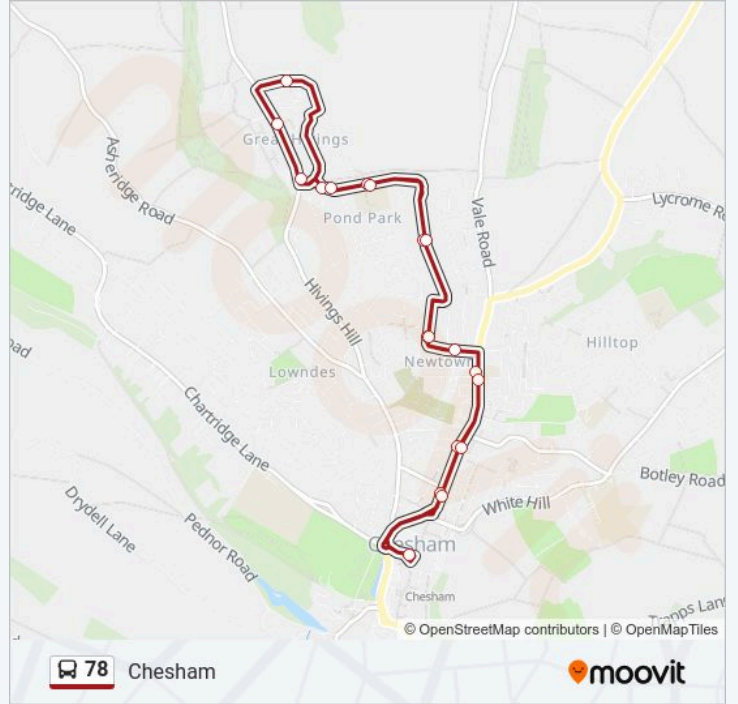

Direction: Chesham

20 stops

[VIEW LINE SCHEDULE](#)

Broadway, Chesham
Police Station, Chesham
The Jolly Sportsman Ph, Chesham
Berkhampstead Road, Chesham
Lansdowne Road, Chesham
Lynton Road, Chesham
Greenway, Chesham
Hope Church, Chesham
Little Hivings, Great Hivings
Marston Close, Great Hivings
Mount Nugent, Great Hivings
Hope Church, Chesham
Greenway, Chesham
Lynton Road, Chesham
Lansdowne Road, Chesham
Addison Road, Chesham
Berkhampstead Road, Chesham
The Jolly Sportsman Ph, Chesham
Police Station, Chesham
Broadway, Chesham

78 bus Info

Direction: Chesham

Stops: 20

Trip Duration: 20 min

Line Summary:

78 bus time schedules and route maps are available in an offline PDF at moovitapp.com. Use the Moovit App to see live bus times, train schedule or subway schedule, and step-by-step directions for all public transit in London.