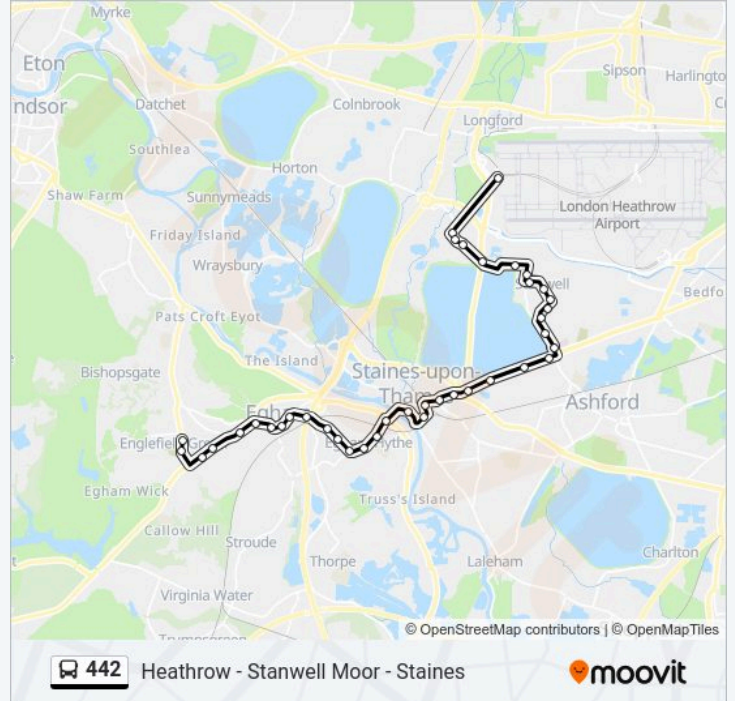

Egham Shops, Egham

Church Road, Egham

Langham Place, Egham

Middle Hill, Egham

Chestnut Drive, Englefield Green

Royal Holloway College, Englefield Green

St Jude's Cemetery, Englefield Green

The Holly Tree, Englefield Green

442 Heathrow - Stanwell Moor - Staines

Direction: Heathrow Airport

41 stops

[VIEW LINE SCHEDULE](#)

The Holly Tree, Englefield Green

St Jude's Cemetery, Englefield Green

Royal Holloway College, Englefield Green

442 bus Info

Direction: Heathrow Airport Terminal 5

Stops: 38

Trip Duration: 25 min

Line Summary:

St Mary's Avenue, Stanwell

Town Lane, Stanwell

Selwood Gardens, Stanwell

Horton Road, Stanwell Moor

Horton Road North, Stanwell Moor

Post Office, Stanwell Moor

Glenhaven Drive, Stanwell Moor

Heathrow Terminal 5, Heathrow Airport Terminal 5

Direction: Staines

33 stops

[VIEW LINE SCHEDULE](#)