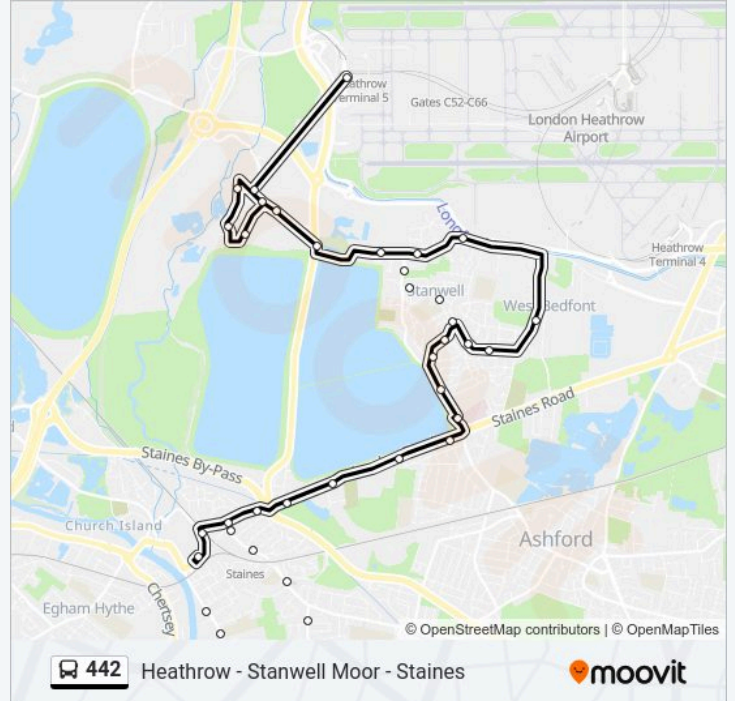

442 bus Info

Direction: Heathrow Airport Terminal 5

Stops: 38

Trip Duration: 25 min

Line Summary:

St Mary's Avenue, Stanwell

Town Lane, Stanwell

Selwood Gardens, Stanwell

442 bus Info

Direction: Staines

Stops: 33

Trip Duration: 30 min

Line Summary:

Kingston Road (L)

London Road (M)

Staines Railway Station

Knowle Green

Worple Avenue, Staines

Hurstdene Avenue, Staines

Lansdowne Road, Staines

Florence Gardens, Staines

Sweeps Bridge, Staines

Wheatsheaf Lane, Staines

Carlyle Road, Staines

Park Avenue, Staines

Edgell Road, Staines

Elmsleigh Bus Station, Staines

442 bus time schedules and route maps are available in an offline PDF at moovitapp.com. Use the Moovit App to see live bus times, train schedule or subway schedule, and step-by-step directions for all public transit in London.