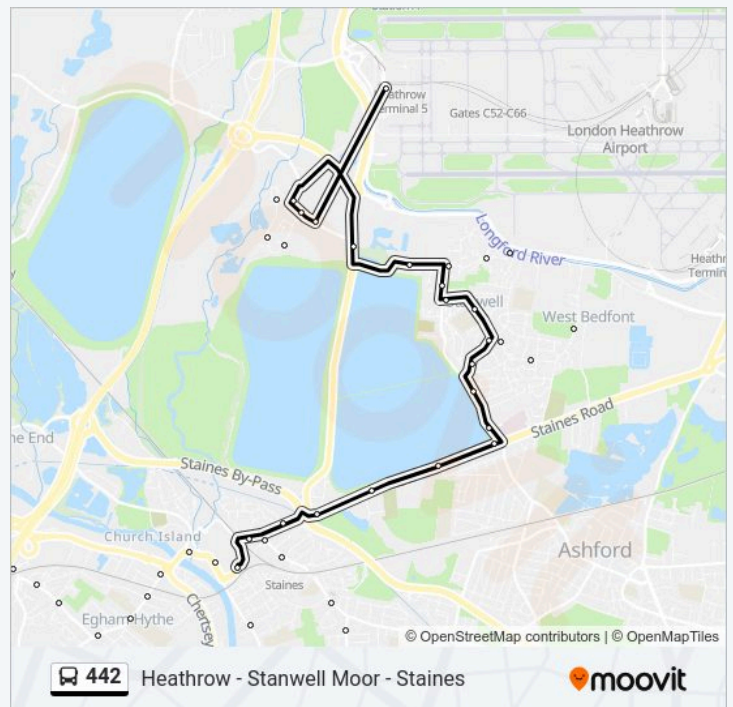

Direction: Heathrow Airport Terminal 5

38 stops

[VIEW LINE SCHEDULE](#)

- The Holly Tree, Englefield Green
- St Jude's Cemetery, Englefield Green
- Royal Holloway College, Englefield Green
- Chestnut Drive, Englefield Green
- Middle Hill, Egham
- Langham Place, Egham
- Church Road, Egham
- Egham Shops, Egham
- High Street, Egham
- Pooley Green Crossing, Egham
- Mullens Road, Pooley Green
- Charta Road, Pooley Green
- Glebe Road, Egham Hythe
- Magna Carta School, Egham Hythe
- Wendover Road, Egham Hythe
- Staines Sainsbury'S, Egham Hythe
- Staines Bridge, Staines
- Thames Street, Staines
- Elmsleigh Bus Station, Staines
- Post Office (J)
- Birch Green
- Crooked Billet
- Shortwood Avenue
- Kenilworth Road
- Ashford Hospital
- Ashford Hospital Entrance
- Scotts Close
- St Annes Avenue
- Happy Landing
- Medical Centre, Stanwell

442 bus Time Schedule

Heathrow Airport Terminal 5 Route Timetable:

Sunday	03:10 - 22:55
Monday	03:10 - 22:55
Tuesday	03:10 - 22:55
Wednesday	03:10 - 22:55
Thursday	03:10 - 22:55
Friday	03:10 - 22:55
Saturday	03:10 - 22:55

442 bus Info

Direction: Heathrow Airport Terminal 5

Stops: 38

Trip Duration: 25 min

Line Summary:

St Mary's Avenue, Stanwell

Town Lane, Stanwell

Selwood Gardens, Stanwell

Horton Road, Stanwell Moor

Horton Road North, Stanwell Moor

Post Office, Stanwell Moor

Glenhaven Drive, Stanwell Moor

Heathrow Terminal 5, Heathrow Airport Terminal 5

Direction: Staines

33 stops

[VIEW LINE SCHEDULE](#)