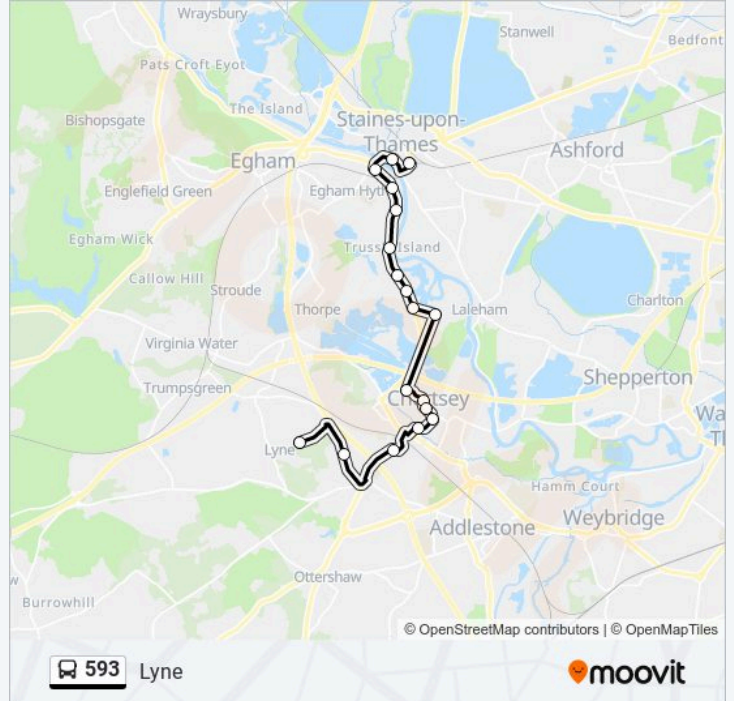

 **593**

Lyne

Get The App

The 593 bus line (Lyne) has 2 routes. For regular weekdays, their operation hours are:

(1) Lyne: 11:45(2) Staines: 09:40

Use the Moovit App to find the closest 593 bus station near you and find out when is the next 593 bus arriving.

Direction: Lyne

18 stops

[VIEW LINE SCHEDULE](#)

Elmsleigh Bus Station (1)
Staines Bridge, Staines
Pinetrees Business Park, Staines
Bowes Road, Staines
Mayfield Gardens, Staines
Green Lane, Staines
Blackett Close, Staines
Norlands Lane, Staines
Thorpe Park Main Entrance, Thorpe Park
Penton Park Estate, Penton Hook
St Ann's Road, Chertsey
Colonel's Lane, Chertsey
Windsor Street, Chertsey
Heriot Road, Chertsey
Guildford Street, Chertsey
Sir William Perkins's School, Chertsey
Hardwick Lane, Chertsey South
Almners Road, Lyne

593 bus Time Schedule

Lyne Route Timetable:

Sunday	Not Operational
Monday	11:45
Tuesday	11:45
Wednesday	11:45
Thursday	11:45
Friday	11:45
Saturday	Not Operational

593 bus Info

Direction: Lyne

Stops: 18

Trip Duration: 24 min

Line Summary:

Direction: Staines

18 stops

[VIEW LINE SCHEDULE](#)

- Almners Road, Lyne
- Hardwick Lane, Chertsey South
- Sir William Perkins's School, Chertsey
- Guildford Street, Chertsey
- Heriot Road, Chertsey
- Colonel's Lane, Chertsey
- St Ann's Road, Chertsey
- Thorpe Park Main Entrance, Thorpe Park
- Penton Park Estate, Penton Hook
- Norlands Lane, Staines
- Blackett Close, Staines
- Green Lane, Staines
- Mayfield Gardens, Staines
- Bowes Road, Staines
- Pinetrees Business Park, Staines
- Staines Bridge, Staines
- Thames Street, Staines
- Elmsleigh Bus Station (1)