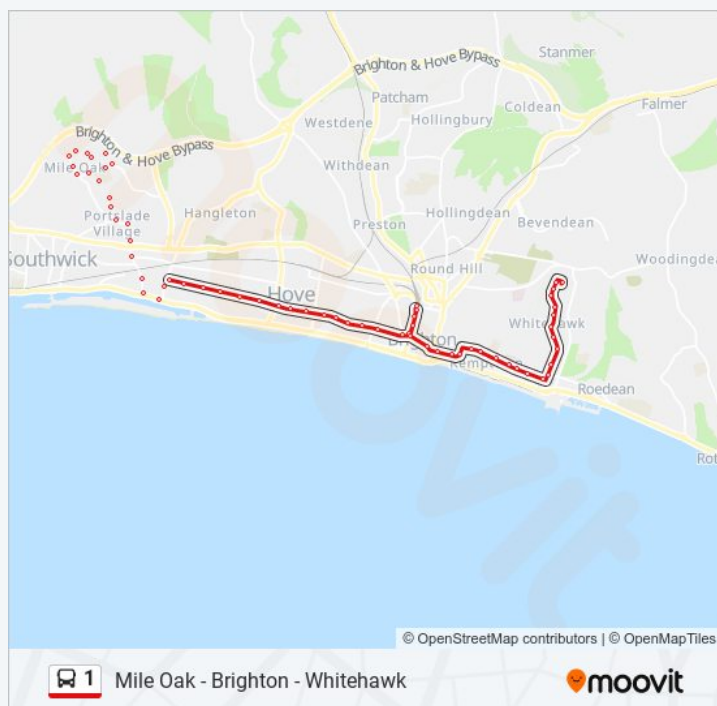

Portslade Health Centre, Portslade-By-Sea

Wellington Road, Portslade

Station Road, Portslade-By-Sea

St Andrew's Road, Hove

Boundary Road, Hove

St Keyna Avenue North, Hove

Brittany Court, Hove

Wish Road North, Hove

Richardson Road, Hove

Westbourne Villas North, Hove

Hove Street, Hove

George Street South, Hove

Town Hall, Hove

Second Avenue, Hove

Palmeira Square, Hove

Brunswick Place, Hove

Norfolk Square, Brighton

Waitrose, Brighton

Thursday

00:06 - 23:51

Friday

00:06 - 23:51

Saturday

00:06 - 23:51

1 bus Info

Direction: Whitehawk

Stops: 63

Trip Duration: 74 min

Line Summary:

Churchill Square, Brighton
Clock Tower, Brighton
North Road, Brighton
Brighton Station, Brighton
North Road, Brighton
Clock Tower, Brighton
North Street, Brighton
St James's Street, Brighton
Devonshire Place, Brighton
Upper Rock Gardens, Kemp Town
Park Street, Kemp Town
Upper Bedford Street, Kemp Town
College Place, Kemp Town
County Hospital, Kemp Town
Chesham Street, Kemp Town
St Mary's Hall, Kemp Town
Lidl Superstore, Brighton
Arundel Road, Brighton
Bus Garage, Whitehawk
Findon Road, Whitehawk
St David's Hall, Whitehawk
Community Hub, Whitehawk
Pitdown Road, Whitehawk
St Cuthmans Church, Whitehawk
Coolham Drive, Whitehawk
Haybourne Road, Whitehawk
Swallow Court, Whitehawk
Swanborough Drive, Whitehawk