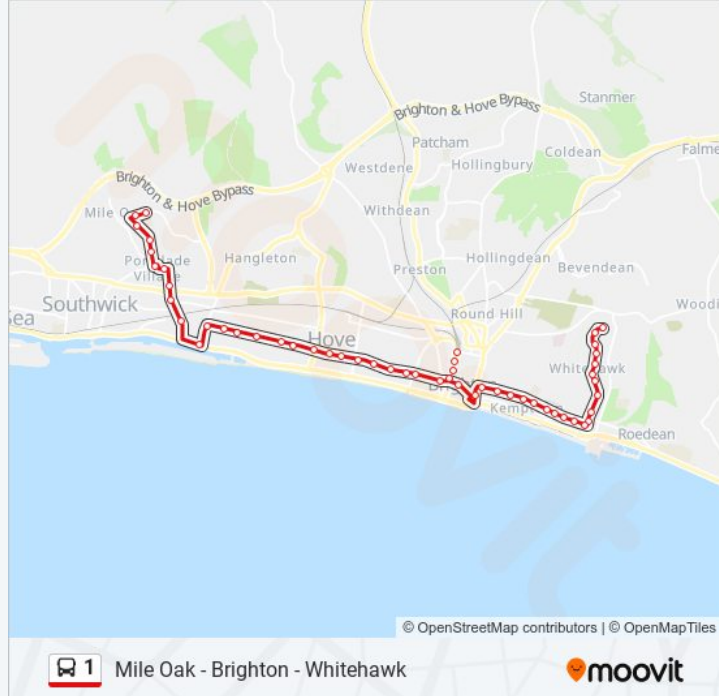

Wish Road North, Hove

Brittany Court, Hove

St Keyna Avenue North, Hove

Boundary Road, Hove

Station Road, Portslade-By-Sea

Portslade Health Centre, Portslade-By-Sea

Battle Of Trafalgar, Portslade

Southern Cross, Portslade

St Nicolas Church, Portslade

Old Village, Portslade

Drove Crescent, Portslade Village

Valley Road Shops, Portslade Village

Wickhurst Road, Portslade Village

Community Centre, Portslade Village

Direction: Portslade Village

10 stops

[VIEW LINE SCHEDULE](#)

- Portslade Aldridge Academy, Portslade Village
- Thornhill Rise, Portslade Village
- New England Rise, Mile Oak
- Graham Crescent, Mile Oak
- Graham Avenue Shops, Mile Oak
- Stanley Avenue, Mile Oak
- Chrisdory Road, Mile Oak
- Mile Oak Road Shops, Mile Oak
- Hole In the Wall, Mile Oak
- Community Centre, Portslade Village

1 bus Info

Direction: Portslade Village

Stops: 10

Trip Duration: 6 min

Line Summary:

Direction: Whitehawk

63 stops

[VIEW LINE SCHEDULE](#)