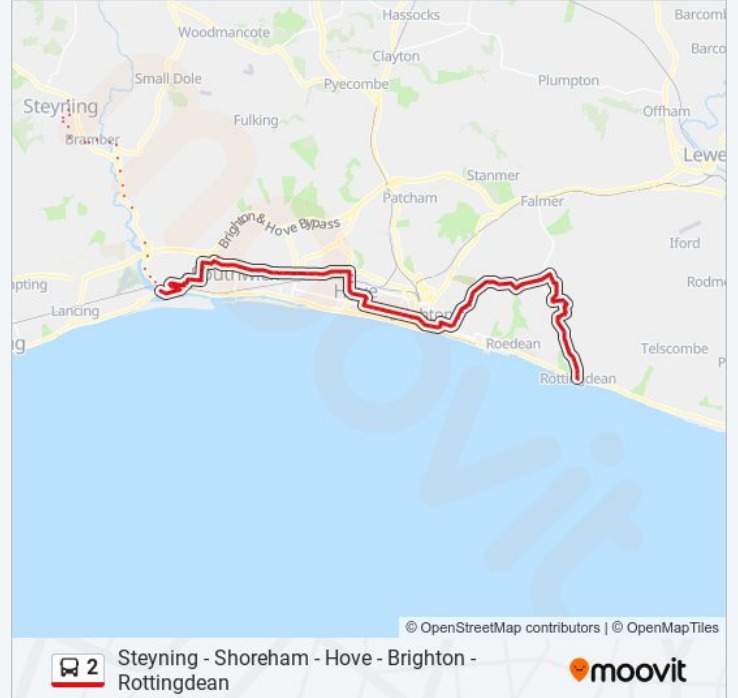

Old Cement Works, Upper Beeding

Erringham Farm, Shoreham-By-Sea

Stocks Mead, Shoreham-By-Sea

Shoreham Flyover, Shoreham-By-Sea

The Red Lion, Shoreham-By-Sea

North End, Shoreham-By-Sea

Swiss Cottage, Shoreham-By-Sea

High Street, Shoreham-By-Sea

Footbridge, Shoreham-By-Sea

Duke Of Wellington, Shoreham-By-Sea

Skate Park, Shoreham-By-Sea

Shoreham-By-Sea Station, Shoreham-By-Sea

Shoreham-By-Sea Railway Station, Shoreham-By-Sea

Gordon Road, Shoreham-By-Sea

Sullington Way, Shoreham-By-Sea

Crown Road, Shoreham-By-Sea

Hammy Lane, Shoreham-By-Sea

Wilmot Road, Shoreham-By-Sea

Southlands Outpatients, Shoreham-By-Sea

Southlands Hospital, Shoreham-By-Sea

Royal George, Shoreham-By-Sea

Holmbush Centre, Shoreham-By-Sea

Kingston Way, Southwick

St Theresa's Church, Southwick

Hillside, Southwick

Hadrian Avenue, Southwick

Applesham Way, Portslade

Southern Cross, Portslade

Romany Close, Portslade

Benfield Way, Portslade

Links Road, Portslade

Stapley Road, Hove