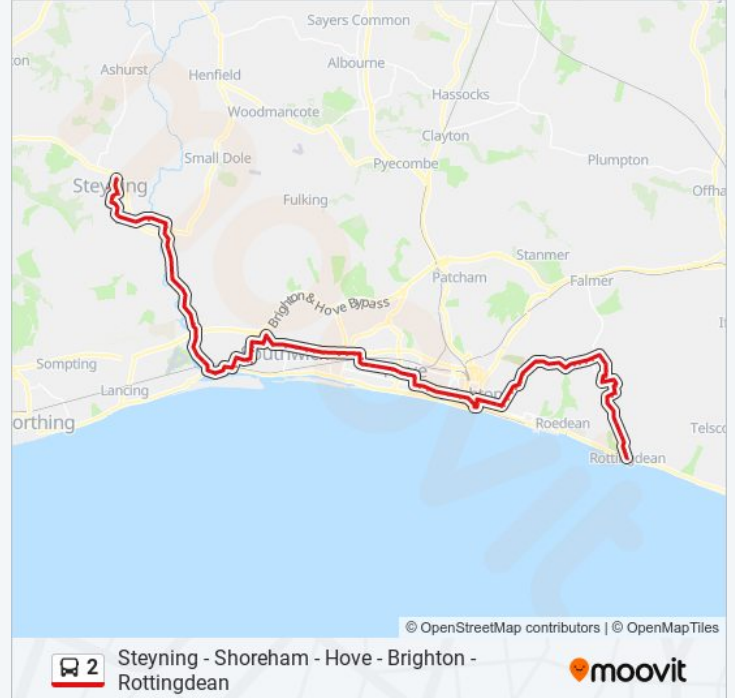

Crescent Drive North, Woodingdean

Warren Way, Woodingdean

Downs Hotel, Woodingdean

2 bus Time Schedule

Steyning Route Timetable:

Sunday	07:37 - 17:06
Monday	05:45 - 22:40
Tuesday	05:45 - 22:40
Wednesday	05:45 - 22:40
Thursday	05:45 - 22:40
Friday	05:45 - 22:40
Saturday	07:23 - 22:40

Churchill Square, Brighton

Waitrose, Brighton

Norfolk Square, Brighton

Brunswick Place, Hove

Palmeira Square, Hove

Second Avenue, Hove

Town Hall, Hove

Eaton Road, Hove

George Street, Hove

Sackville Road, Hove

Westbourne Street, Hove

Scott Road, Hove

School Road, Hove

Coleman Avenue, Hove

Olive Road, Hove

Isabel Crescent, Hove

Stapley Road, Hove

Links Road, Portslade

Benfield Way, Portslade

Romany Close, Portslade

Southern Cross, Portslade

Applesham Way, Southwick

Hadrian Avenue, Southwick

Hillside, Southwick