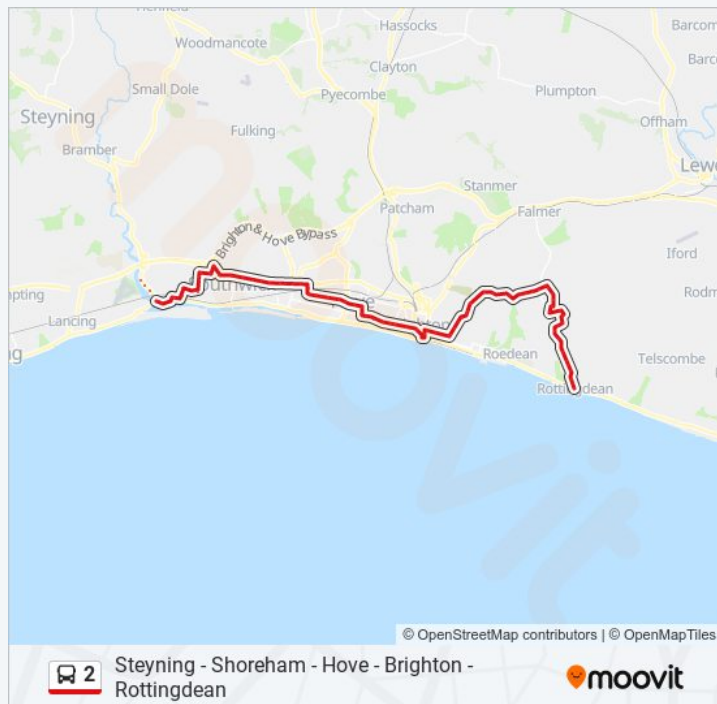

Top Of Queensway, Brighton

Tilgate Close, Brighton

Hadlow Close, Brighton

Evelyn Terrace, Brighton

Freshfield Way, Brighton

Upper Bedford Street, Kemp Town

Park Street, Kemp Town

Devonshire Place, Brighton

Law Courts, Brighton

Old Steine, Brighton

North Street, Brighton

2 bus Info

Direction: Shoreham-By-Sea

Stops: 81

Trip Duration: 85 min

Line Summary:

Churchill Square, Brighton

Waitrose, Brighton

Norfolk Square, Brighton

Brunswick Place, Hove

Palmeira Square, Hove

Second Avenue, Hove

Town Hall, Hove

Eaton Road, Hove