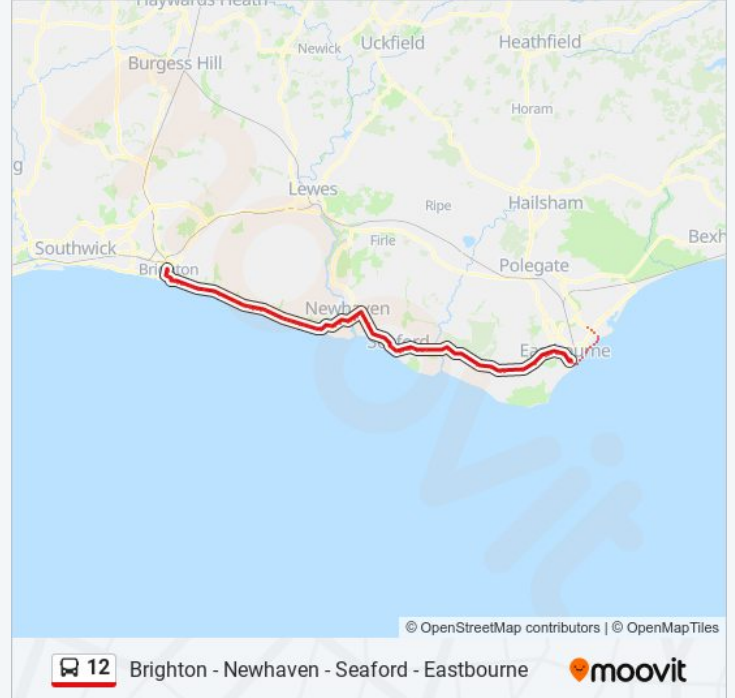

Sutton Corner, Seaford

Downs Road, Seaford

Southdown Road, Seaford

Sutton Road, Seaford

Library, Seaford

Railway Station, Seaford

Belgrave Road, Seaford

Beacon Road, Seaford

Hill Rise, Seaford

Bishopstone Road, Bishopstone

Tide Mills

Stud Farm, Newhaven

Denton Corner, Newhaven

Retail Park, Newhaven

Railway Station Interchange, Newhaven

South Way, Newhaven

Elim Church, Newhaven

The Rose Walk, Newhaven

Kwik Fit Centre, Newhaven

The Fairway, Newhaven

Blakeney Avenue, Newhaven

Tudor Rose Park, Peacehaven Heights

Seaview Road, Peacehaven Heights

Seaview Avenue, Peacehaven Heights

Slindon Avenue, Peacehaven Heights

Bramber Avenue, Peacehaven

Roderick Avenue, Peacehaven

Hodder Avenue, Peacehaven

Lincoln Avenue, Peacehaven

Telscombe Cliffs Way, Telscombe Cliffs

Broomfield Avenue, Telscombe Cliffs