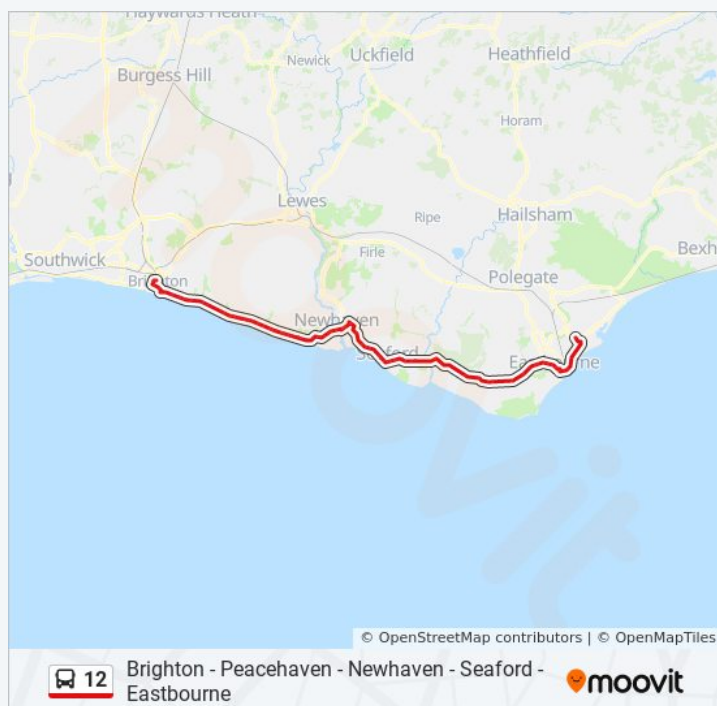

12 bus Info

Direction: Roselands

Stops: 79

Trip Duration: 83 min

Line Summary:

Telscombe Tye, East Saltdean

Highview Road, Telscombe Cliffs

Broomfield Avenue, Telscombe Cliffs