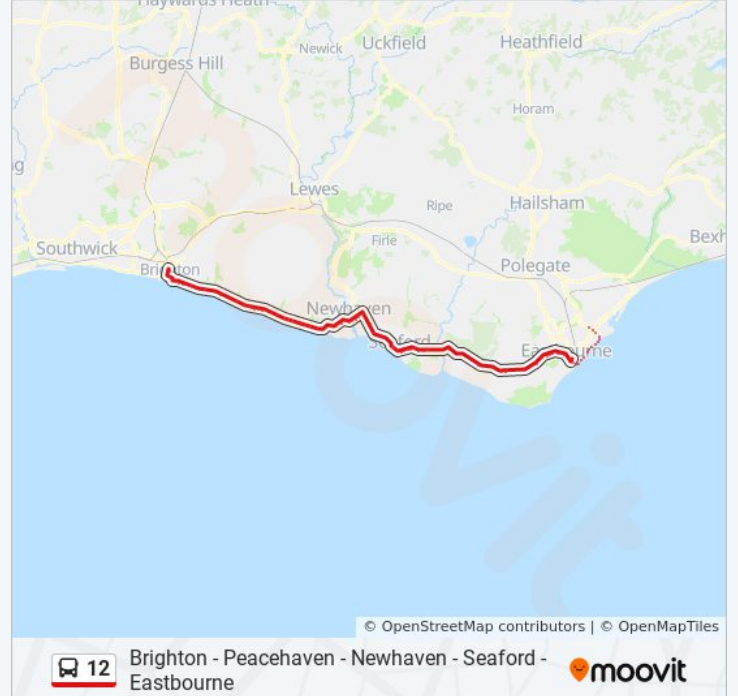

Downs Road, Seaford

Southdown Road, Seaford

Sutton Road, Seaford

Library, Seaford

Railway Station, Seaford

Belgrave Road, Seaford

Beacon Road, Seaford

Hill Rise, Seaford

Bishopstone Road, Bishopstone

Tide Mills

Stud Farm, Newhaven

Denton Corner, Newhaven

Retail Park, Newhaven

Railway Station Interchange, Newhaven

South Way, Newhaven

Elim Church, Newhaven

The Rose Walk, Newhaven

Kwik Fit Centre, Newhaven

The Fairway, Newhaven

Blakeney Avenue, Newhaven

Tudor Rose Park, Peacehaven Heights

Seaview Road, Peacehaven Heights

Seaview Avenue, Peacehaven Heights

Slindon Avenue, Peacehaven Heights

Bramber Avenue, Peacehaven

Roderick Avenue, Peacehaven

Hodder Avenue, Peacehaven

Lincoln Avenue, Peacehaven

Telscombe Cliffs Way, Telscombe Cliffs

Broomfield Avenue, Telscombe Cliffs

Telscombe Tye, East Saltdean