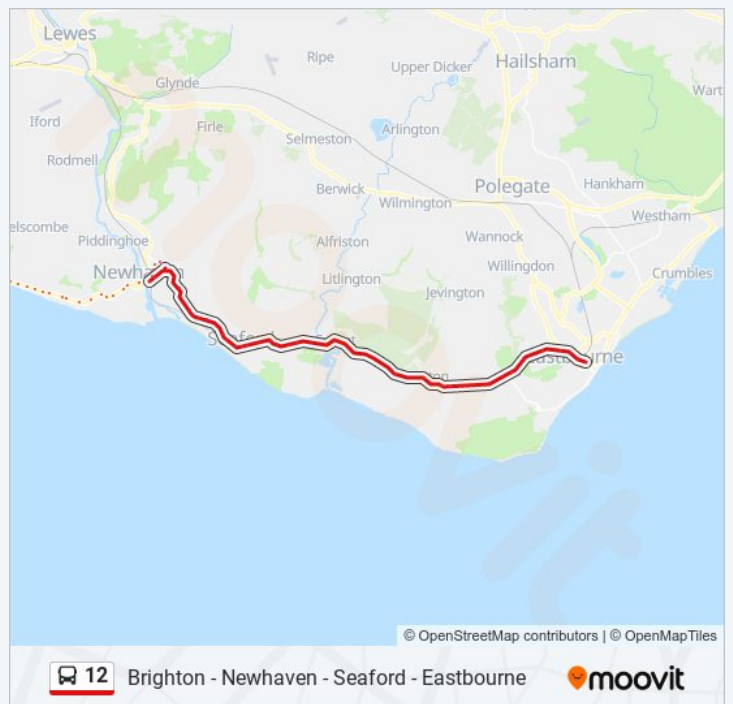

Direction: Eastbourne Town Centre

Stops: 79

Trip Duration: 79 min

Line Summary:

Highview Road, Telscombe Cliffs

Broomfield Avenue, Telscombe Cliffs

Telscombe Cliffs Way, Telscombe Cliffs

Lincoln Avenue, Peacehaven

Hodder Avenue, Peacehaven

Roderick Avenue, Peacehaven

Bramber Avenue, Peacehaven

Slindon Avenue, Peacehaven Heights

Gladys Avenue, Peacehaven Heights

Seaview Road, Peacehaven Heights

Tudor Rose Park, Peacehaven Heights