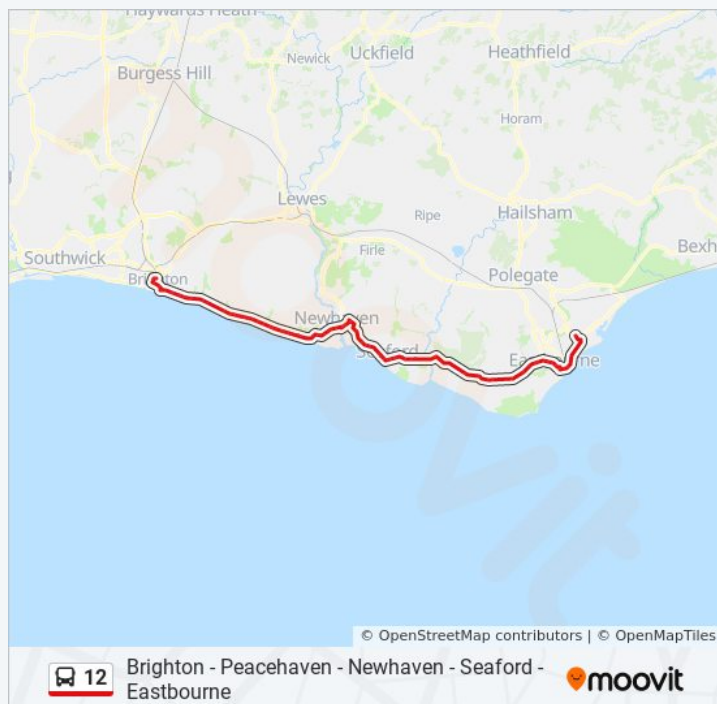

12 bus Info

Direction: Roselands

Stops: 79

Trip Duration: 83 min

Line Summary:

Telscombe Tye, East Saltdean

Highview Road, Telscombe Cliffs

Broomfield Avenue, Telscombe Cliffs