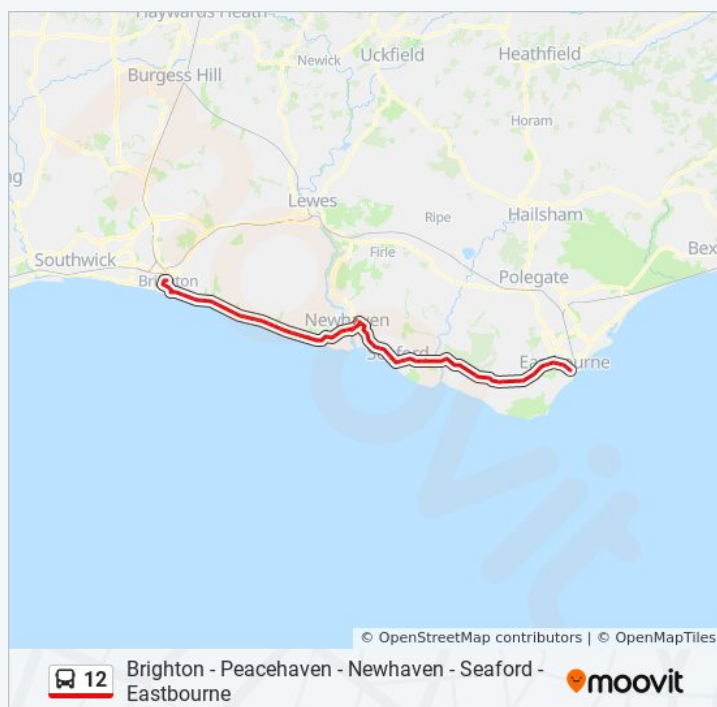

Trip Duration: 79 min

Line Summary:

Highview Road, Telscombe Cliffs

Broomfield Avenue, Telscombe Cliffs

Telscombe Cliffs Way, Telscombe Cliffs

Lincoln Avenue, Peacehaven

Hodder Avenue, Peacehaven

Roderick Avenue, Peacehaven

Bramber Avenue, Peacehaven

Slindon Avenue, Peacehaven Heights

Gladys Avenue, Peacehaven Heights

Seaview Road, Peacehaven Heights

Tudor Rose Park, Peacehaven Heights

Blakeney Avenue, Newhaven

Peacehaven Golf Club, Newhaven