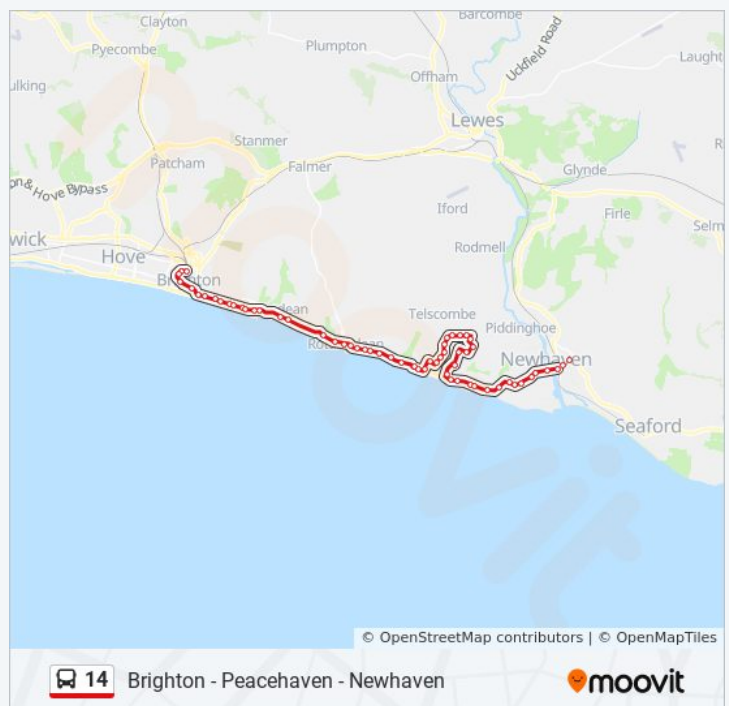

Bhasvic, Hove

Port Hall Road, Hove

Booth Museum, Hove

**Direction: Newhaven**

57 stops

[VIEW LINE SCHEDULE](#)

- Brighton Station, Brighton
- North Road, Brighton
- Clock Tower, Brighton
- North Street, Brighton
- Sea Life Centre, Brighton
- New Steine, Brighton
- Bedford Street South, Kemp Town
- Burlington Street, Kemp Town
- Paston Place, Kemp Town
- Eaton Place, Kemp Town
- Duke's Mound, Kemp Town
- Arundel Terrace, Kemp Town
- Marine Gate, Brighton
- Marine Gate Flats, Brighton
- Roedean Cafe, Brighton
- Roedean School, Brighton
- Greenways, Ovingdean
- The Windmill, Rottingdean
- White Horse, Rottingdean
- Newlands Road, Rottingdean
- Chailey Avenue, Rottingdean
- Cranleigh Avenue, Saltdean
- Chichester Drive West, Saltdean
- Longridge Avenue, Saltdean
- Bannings Vale, East Saltdean
- Telscombe Tye, East Saltdean
- Highview Road, Telscombe Cliffs
- Broomfield Avenue, Telscombe Cliffs

**Direction:** Newhaven

**Stops:** 57

**Trip Duration:** 44 min

**Line Summary:**

Brighton - Peacehaven - Newhaven

Telscombe Cliffs Way, Telscombe Cliffs

St Peter's Avenue, Telscombe Cliffs

Chatsworth Close, Peacehaven