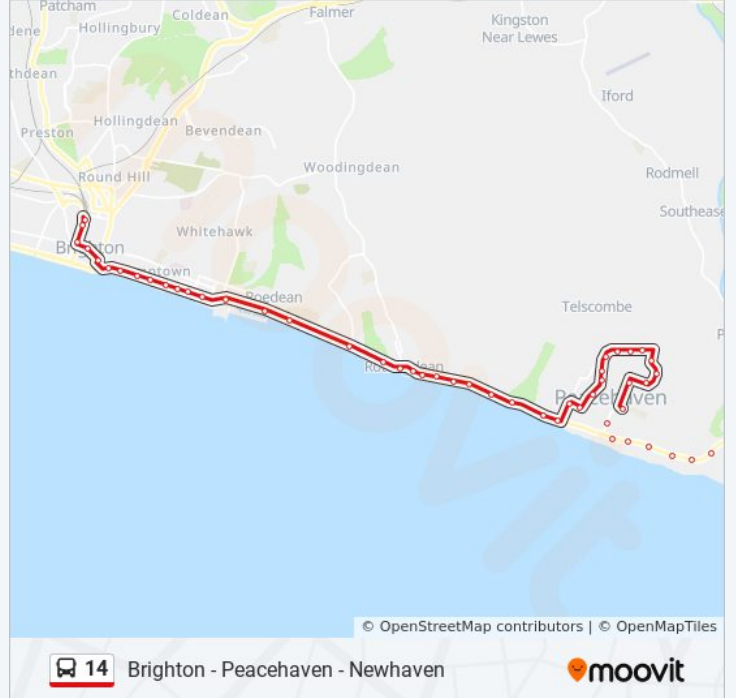

The Fairway, Newhaven

Blakeney Avenue, Newhaven

Tudor Rose Park, Peacehaven Heights

Seaview Road, Peacehaven Heights

Seaview Avenue, Peacehaven Heights

Slindon Avenue, Peacehaven Heights

Bramber Avenue, Peacehaven

### 14 bus Info

**Direction:** Brighton

**Stops:** 56

**Trip Duration:** 40 min

**Line Summary:**

The Martins, Peacehaven  
Heathy Brow, Peacehaven  
Cavendish Close, Peacehaven  
Chatsworth Park, Peacehaven  
Arundel Road, Telscombe Cliffs  
St Peter's Avenue, Telscombe Cliffs  
Telscombe Cliffs Way, Telscombe Cliffs  
Broomfield Avenue, Telscombe Cliffs  
Telscombe Tye, East Saltdean  
Bannings Vale, East Saltdean  
Longridge Avenue, Saltdean  
Chichester Drive West, Saltdean  
Cranleigh Avenue, Saltdean  
Chailey Avenue, Rottingdean  
Newlands Road, Rottingdean  
White Horse, Rottingdean  
The Windmill, Rottingdean  
Greenways, Ovingdean  
Roedean School, Brighton  
Roedean Cafe, Brighton  
Marine Gate, Brighton  
Arundel Terrace, Kemp Town  
Duke's Mound, Kemp Town  
Eaton Place, Kemp Town  
Paston Place, Kemp Town  
Burlington Street, Kemp Town  
Bedford Street South, Kemp Town  
New Steine, Brighton  
Sea Life Centre, Brighton  
Old Steine South, Brighton  
North Street, Brighton  
Clock Tower, Brighton  
North Road, Brighton

**Direction: Hove**

62 stops

[VIEW LINE SCHEDULE](#)

Railway Station Interchange, Newhaven

South Way, Newhaven

Elim Church, Newhaven

The Rose Walk, Newhaven

Kwik Fit Centre, Newhaven