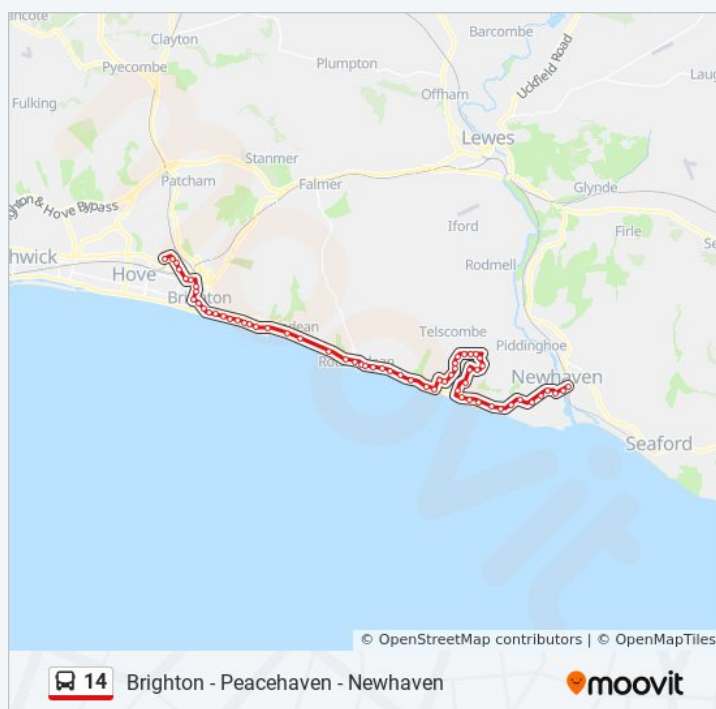

The Fairway, Newhaven

Blakeney Avenue, Newhaven

Tudor Rose Park, Peacehaven Heights

Seaview Road, Peacehaven Heights

Seaview Avenue, Peacehaven Heights

Slindon Avenue, Peacehaven Heights

Bramber Avenue, Peacehaven

**Trip Duration:** 73 min

**Line Summary:**

Telscombe Cliffs Way, Telscombe Cliffs

Broomfield Avenue, Telscombe Cliffs

Telscombe Tye, East Saltdean

Bannings Vale, East Saltdean

Longridge Avenue, Saltdean

Chichester Drive West, Saltdean