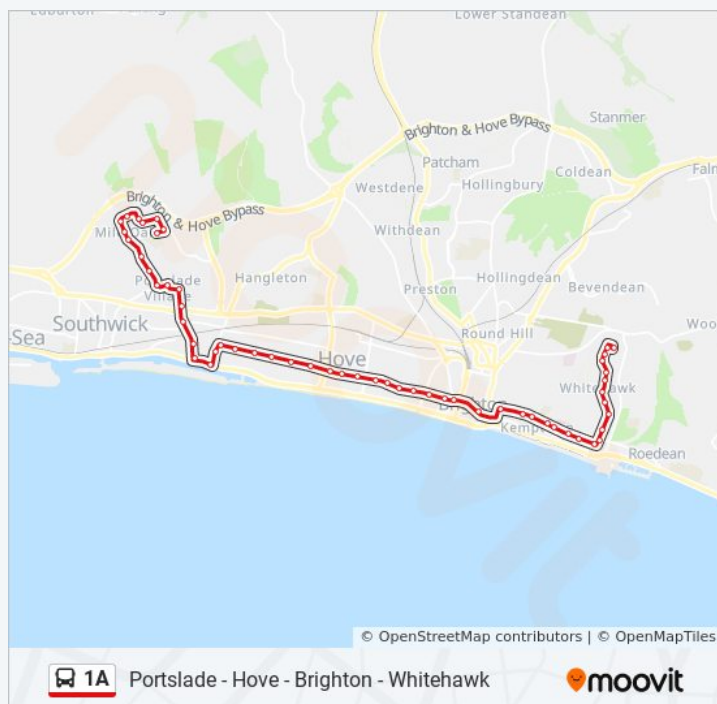

St Andrew's Road, Hove

Boundary Road, Hove

St Keyna Avenue North, Hove

Brittany Court, Hove

Wish Road North, Hove

Richardson Road, Hove

Westbourne Villas North, Hove

1A bus Time Schedule

Whitehawk Route Timetable:

Sunday	12:21 AM - 10:35 PM
Monday	6:57 AM - 11:51 PM
Tuesday	12:21 AM - 11:51 PM
Wednesday	12:21 AM - 11:51 PM
Thursday	12:21 AM - 11:51 PM
Friday	12:21 AM - 11:51 PM
Saturday	12:21 AM - 11:51 PM

1A bus Info

Direction: Whitehawk

Stops: 55

Trip Duration: 69 min

Line Summary:

Hove Street, Hove

George Street South, Hove

Town Hall, Hove