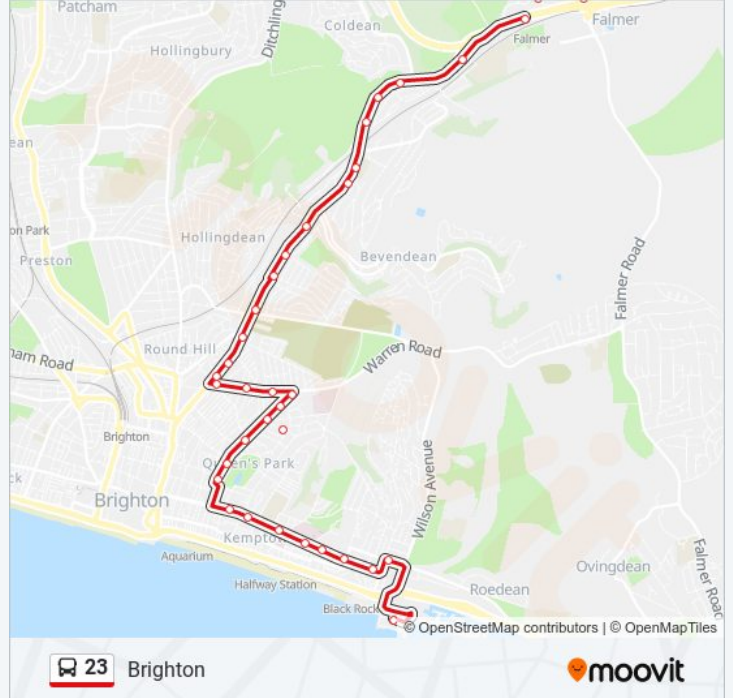

Direction: Brighton

41 stops

[VIEW LINE SCHEDULE](#)

- Sussex House, University Of Sussex
- North-South Road, University Of Sussex
- Bramber House, University Of Sussex
- Park Village, University Of Sussex
- Northfield Crescent, University Of Sussex
- Lewes Court, University Of Sussex
- East Slope, University Of Sussex
- Science Park Road, University Of Sussex
- Mill Street, Falmer
- Railway Station, Falmer
- Brighton Academy, Stanmer
- Coldean Lane, Moulsecoomb
- Wild Park, Moulsecoomb
- Ringmer Road, Moulsecoomb
- Moulsecoomb Way, Moulsecoomb
- Bates Estate, Moulsecoomb
- Brighton University, Moulsecoomb
- Mithras House, Moulsecoomb
- Coombe Road, Brighton
- Lewes Road Bus Garage, Brighton
- Melbourne Street, Brighton
- St Paul's Street, Brighton

Direction: Brighton

Stops: 41

Trip Duration: 48 min

Line Summary:

Elm Grove, Brighton
 Bottom Of Elm Grove, Brighton
 De Montfort Road, Brighton
 Bonchurch Road, Brighton
 Queen's Park Junction, Brighton
 Baxter Street, Brighton
 The Hanover, Brighton
 Pepper Pot, Brighton
 Albion Hill, Brighton
 Egremont Gate, Brighton
 Park Street, Kemp Town
 Upper Bedford Street, Kemp Town
 College Place, Kemp Town
 County Hospital, Kemp Town
 Chesham Street, Kemp Town
 St Mary's Hall, Kemp Town
 Lidl Superstore, Brighton
 Roedean Road, Brighton
 Marina Cinema, Brighton

Line Summary:

Direction: University Of Sussex

37 stops

[VIEW LINE SCHEDULE](#)

- Marina, Brighton
- Arundel Road, Brighton
- Lidl Superstore, Brighton
- Sussex Square, Kemp Town
- St Mary's Hall, Kemp Town
- Chesham Street, Kemp Town
- County Hospital, Kemp Town
- College Place, Kemp Town
- Upper Bedford Street, Kemp Town
- Park Street, Kemp Town
- Egremont Place, Brighton
- Egremont Gate, Brighton
- Albion Hill, Brighton
- Pepper Pot, Brighton
- The Hanover, Brighton
- Baxter Street, Brighton
- Queen's Park Junction, Brighton
- Bonchurch Road, Brighton