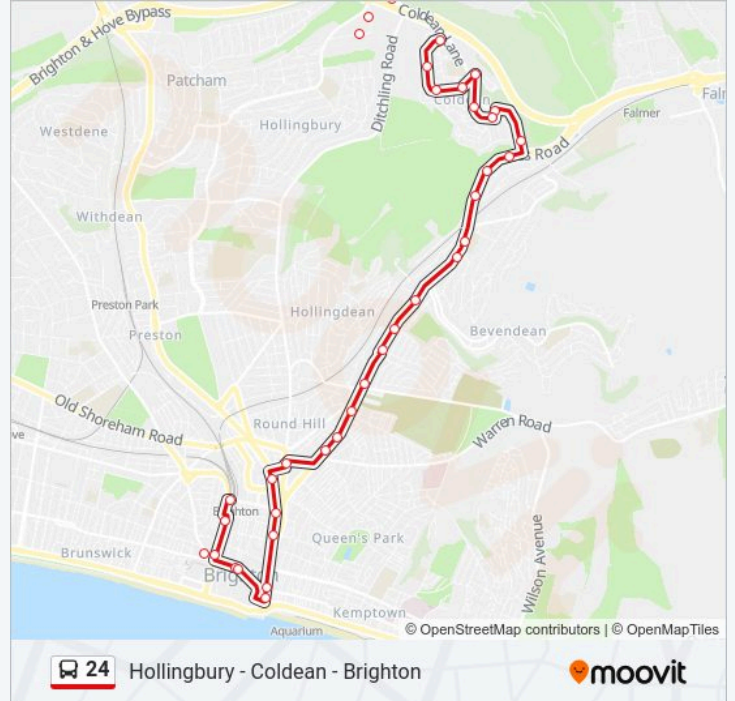

Direction: Brighton

33 stops

[VIEW LINE SCHEDULE](#)

- Asda Crowhurst Road, Hollingbury
- Crowhurst Road North, Hollingbury
- Old Boat Corner, Coldean
- Saunders Hill, Coldean
- Haig Avenue, Coldean
- Standean Close, Coldean
- Ingham Drive, Coldean
- Varley Park, Coldean
- Twyford Road, Coldean
- Middleton Rise, Coldean
- Forest Road, Coldean
- Bottom Of Coldean Lane, Coldean
- Coldean Lane, Moulsecoomb
- Wild Park, Moulsecoomb
- Ringmer Road, Moulsecoomb
- Moulsecoomb Way, Moulsecoomb
- Bates Estate, Moulsecoomb
- Brighton University, Moulsecoomb
- Mithras House, Moulsecoomb
- Coombe Road, Brighton
- Lewes Road Bus Garage, Brighton

24 bus Info

Direction: Brighton

Stops: 33

Trip Duration: 39 min

Line Summary:

Melbourne Street, Brighton

St Paul's Street, Brighton

Elm Grove, Brighton

Brighton Station, Brighton

Direction: Hollingbury

31 stops

[VIEW LINE SCHEDULE](#)

Churchill Square, Brighton

Portland Street, Brighton

Old Steine, Brighton

St Peter's Church, Brighton