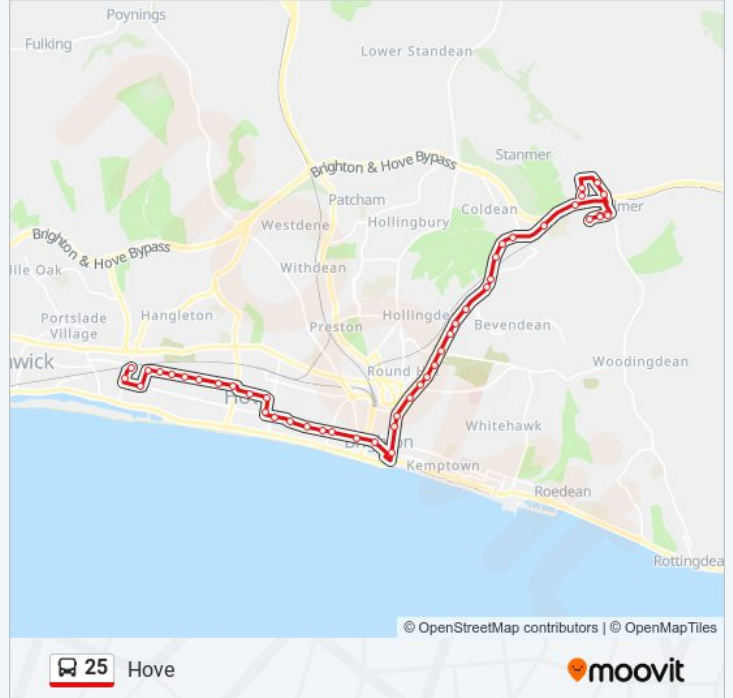

Westbourne Street, Hove

Scott Road, Hove

School Road, Hove

Coleman Avenue, Hove

Olive Road, Hove

Glebe Villas, Hove

St Keyna Avenue North, Hove

Boundary Road, Hove

Portslade Railway Station, Hove

Direction: University Of Sussex

37 stops

[VIEW LINE SCHEDULE](#)

25 bus Time Schedule

University Of Sussex Route Timetable:

Sunday

00:02 - 23:42