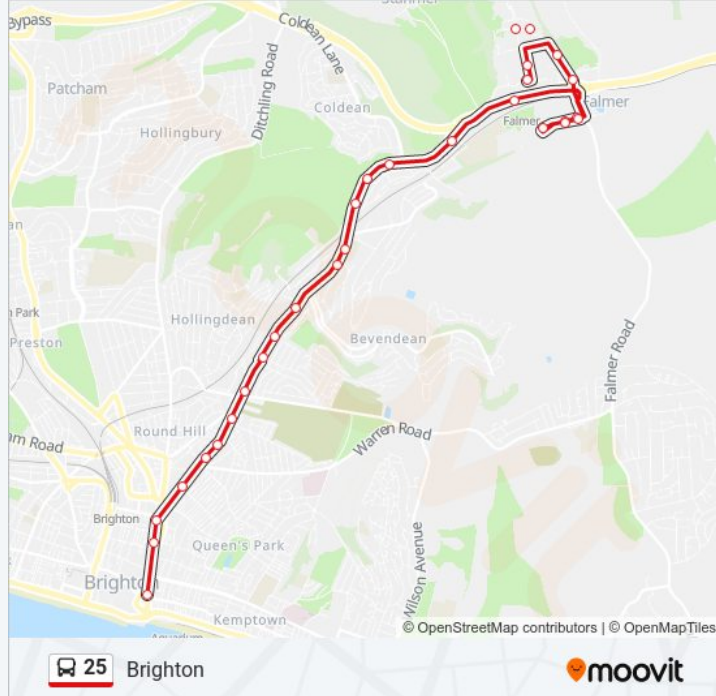

Direction: Brighton

Stops: 32

Trip Duration: 37 min

Line Summary:

Mithras House, Moulsecoomb

Coombe Road, Brighton

Lewes Road Bus Garage, Brighton

Melbourne Street, Brighton

St Paul's Street, Brighton

Elm Grove, Brighton

The Level, Brighton

St Peter's Church, Brighton

Valley Gardens, Brighton

Old Steine, Brighton

Direction: Falmer

12 stops

Lewes Court, University Of Sussex

East Slope, University Of Sussex

Science Park Road, University Of Sussex

Mill Street, Falmer

Village Way, Falmer

Amex Stadium, Falmer

Brighton University Falmer, Falmer

25 bus Time Schedule

Westbourne Street, Hove

Scott Road, Hove

School Road, Hove

Coleman Avenue, Hove

Olive Road, Hove

Glebe Villas, Hove

St Keyna Avenue North, Hove

Boundary Road, Hove