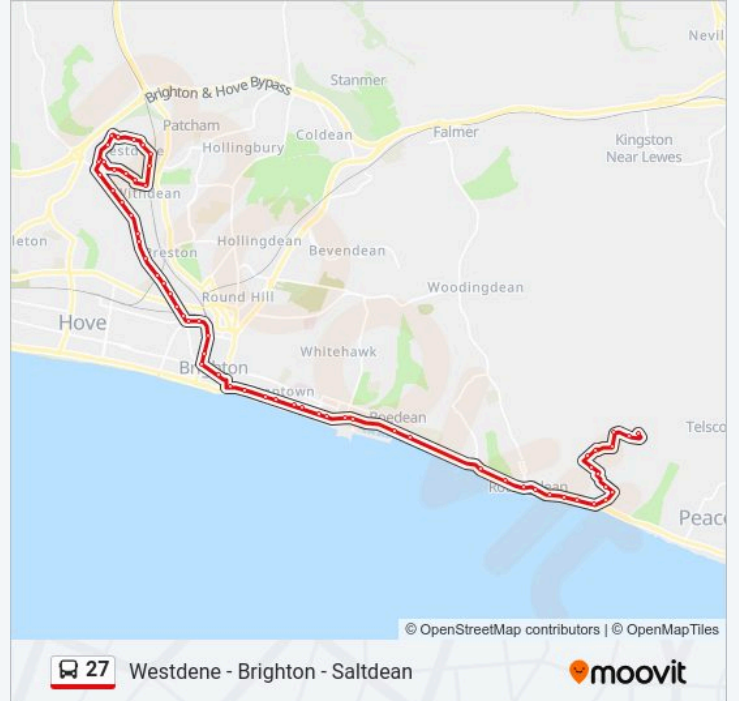

Redhill Drive, Westdene

Whitethorn Drive, Westdene

Tongdean Lane West, Westdene

Hill Brow South, Brighton

**27 bus Time Schedule**

Saltdean Route Timetable:

Sunday	07:58 - 23:05
Monday	07:36 - 23:35
Tuesday	07:36 - 23:35
Wednesday	07:36 - 23:35
Thursday	07:36 - 23:35
Friday	07:36 - 23:35
Saturday	07:55 - 23:35

**27 bus Info**

**Direction:** Saltdean

**Stops:** 63

**Trip Duration:** 70 min

**Line Summary:**

- Tongdean Road, Brighton
- Hazeldene Meads, Brighton
- Top Of Woodruff Avenue, Brighton
- Onslow Road, Brighton
- Church Of the Good Shepherd, Brighton
- Dyke Tavern, Brighton
- Booth Museum, Hove
- Port Hall Road, Hove
- Bhasvic, Hove
- Seven Dials, Hove
- Seven Dials, Brighton
- Compton Avenue, Brighton
- Brighton Station, Brighton
- North Road, Brighton
- Clock Tower, Brighton
- North Street, Brighton
- Sea Life Centre, Brighton
- New Steine, Brighton
- Bedford Street South, Kemp Town
- Burlington Street, Kemp Town
- Paston Place, Kemp Town
- Eaton Place, Kemp Town
- Duke's Mound, Kemp Town
- Arundel Terrace, Kemp Town
- Marine Gate, Brighton
- Marine Gate Flats, Brighton
- Roedean Cafe, Brighton
- Roedean School, Brighton
- Greenways, Ovingdean
- The Windmill, Rottingdean
- White Horses, Rottingdean
- Newlands Road, Rottingdean