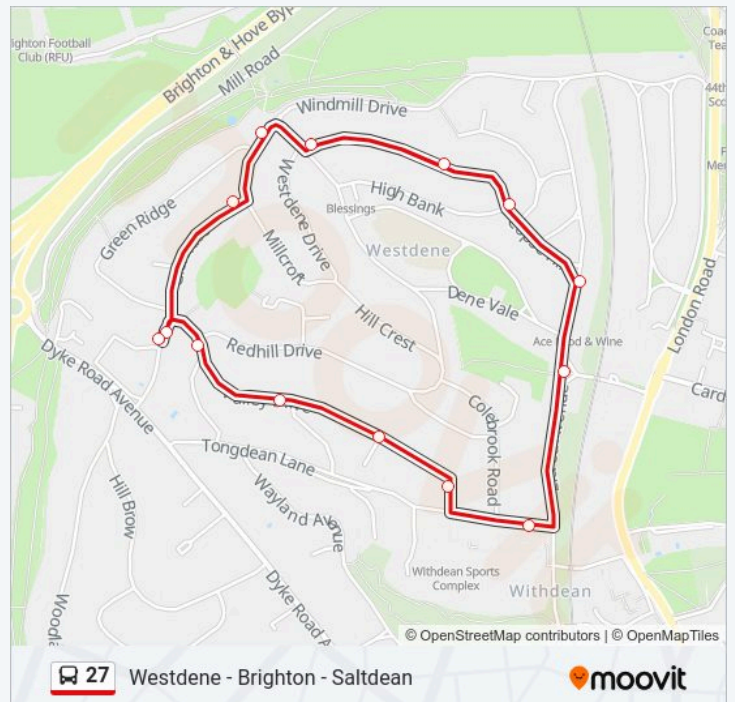

Hill Brow South, Brighton

Tongdean Lane West, Westdene

Whitethorn Drive, Westdene

**Direction: Westdene**

14 stops

[VIEW LINE SCHEDULE](#)

Whitethorn Drive, Westdene

Glen Rise, Westdene

Valley Close, Westdene

Hillside Way, Westdene

Redhill Drive, Westdene

Whitethorn Drive, Westdene

**27 bus Time Schedule**

Westdene Route Timetable:

Sunday	00:05 - 23:35
Monday	00:05 - 18:40
Tuesday	00:05 - 18:40
Wednesday	00:05 - 18:40
Thursday	00:05 - 18:40
Friday	00:05 - 18:40
Saturday	00:05 - 19:09

**27 bus Info**

**Direction:** Westdene

**Stops:** 14

**Trip Duration:** 9 min

**Line Summary:**

27 Westdene - Brighton - Saltdean

27 bus time schedules and route maps are available in an offline PDF at [moovitapp.com](https://moovitapp.com). Use the Moovit App to see live bus times, train schedule or subway schedule, and step-by-step directions for all public transit in London.