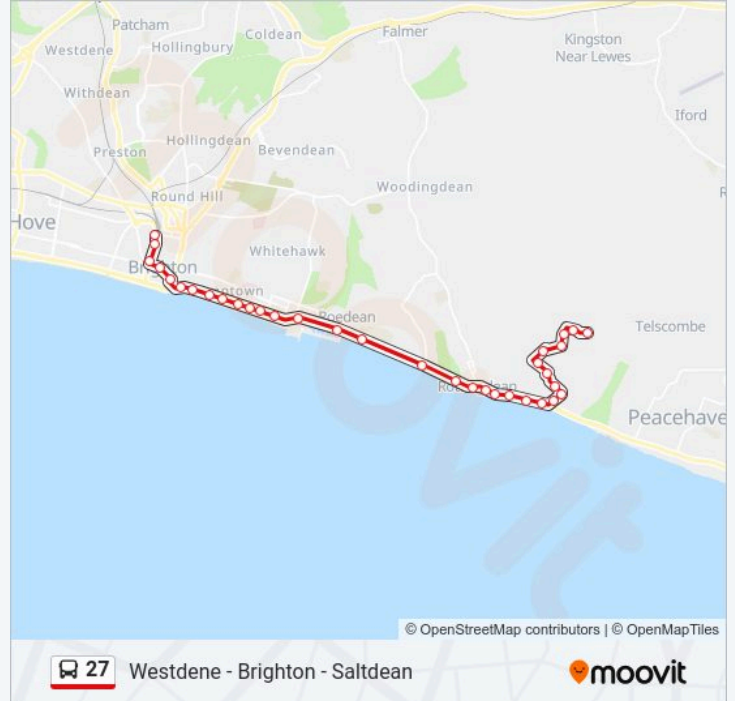

**Direction:** Brighton

**Stops:** 34

**Trip Duration:** 26 min

**Line Summary:**

Arundel Terrace, Kemp Town

Duke's Mound, Kemp Town

Eaton Place, Kemp Town

Paston Place, Kemp Town

Burlington Street, Kemp Town

Bedford Street South, Kemp Town

New Steine, Brighton

Sea Life Centre, Brighton

Old Steine South, Brighton

North Street, Brighton

Clock Tower, Brighton

North Road, Brighton

Brighton Station, Brighton

**Direction: Saltdean**

63 stops

[VIEW LINE SCHEDULE](#)

Whitethorn Drive, Westdene

Glen Rise, Westdene

Green Ridge, Westdene

Mill Rise, Westdene

Redhill Drive, Westdene

Whitethorn Drive, Westdene

Tongdean Lane West, Westdene

Hill Brow South, Brighton

**27 bus Time Schedule**

Saltdean Route Timetable:

Sunday	07:58 - 23:05
Monday	07:36 - 23:35
Tuesday	07:36 - 23:35
Wednesday	07:36 - 23:35
Thursday	07:36 - 23:35
Friday	07:36 - 23:35
Saturday	07:55 - 23:35