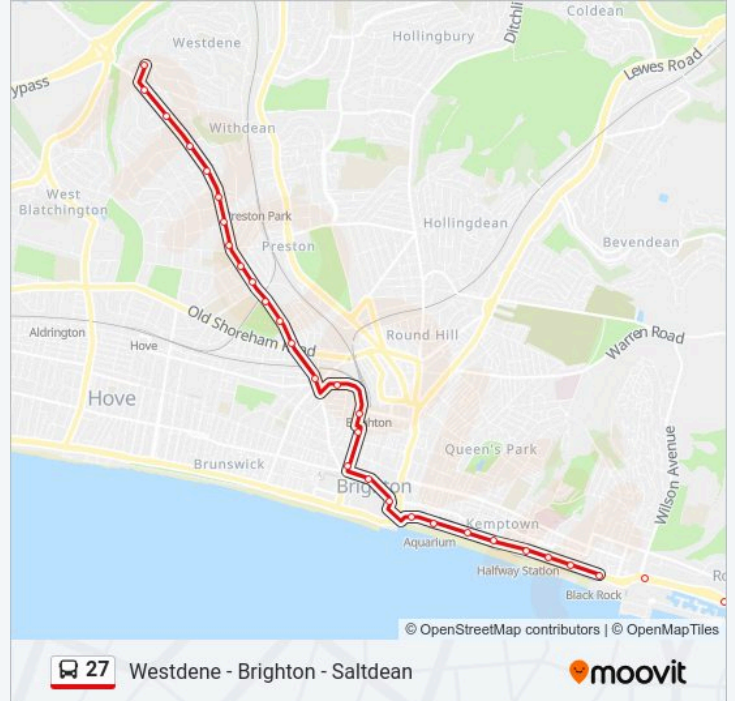

**Direction:** Brighton

**Stops:** 34

**Trip Duration:** 26 min

**Line Summary:**

Arundel Terrace, Kemp Town

Duke's Mound, Kemp Town

Eaton Place, Kemp Town

Paston Place, Kemp Town

**27 bus Info**

**Direction:** Westdene

**Stops:** 49

**Trip Duration:** 51 min

**Line Summary:**

Newlands Road, Rottingdean  
White Horses, Rottingdean  
The Windmill, Rottingdean  
Greenways, Ovingdean  
Roedean School, Brighton  
Roedean Cafe, Brighton  
Marine Gate, Brighton  
Arundel Terrace, Kemp Town  
Duke's Mound, Kemp Town  
Eaton Place, Kemp Town  
Paston Place, Kemp Town  
Burlington Street, Kemp Town  
Bedford Street South, Kemp Town  
New Steine, Brighton  
Sea Life Centre, Brighton  
Old Steine South, Brighton  
North Street, Brighton  
Clock Tower, Brighton  
North Road, Brighton  
Brighton Station, Brighton  
Compton Avenue, Brighton  
Seven Dials, Hove  
Bhasvic, Hove  
Port Hall Road, Hove  
Booth Museum, Hove  
Dyke Tavern, Brighton  
Church Of the Good Shepherd, Brighton  
The Droveyay, Brighton  
Onslow Road, Brighton  
Top Of Woodruff Avenue, Brighton  
Hazeldene Meads, Brighton  
Tongdean Road, Brighton

Hill Brow South, Brighton

Tongdean Lane West, Westdene

Whitethorn Drive, Westdene

**Direction: Westdene**

14 stops

[VIEW LINE SCHEDULE](#)

Whitethorn Drive, Westdene

Glen Rise, Westdene