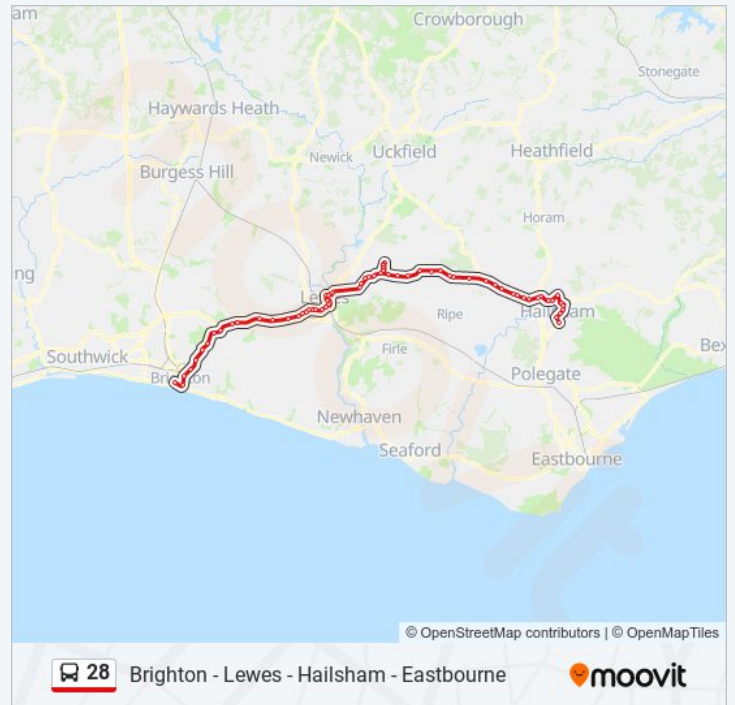

Brighton Academy, Stanmer

Railway Station, Falmer

Village, Falmer

Housedean Farm, Falmer

Newmarket, Falmer

Kingston Ridge, Lewes

Hope-In-The-Valley, Lewes

Houndean Rise, Lewes

Southdown Avenue, Lewes

Hm Prison, Lewes

The Black Horse, Lewes

The Pelham Arms, Lewes

Law Courts, Lewes

Waitrose, Lewes

Tesco Filling Station, Lewes

Tesco, Lewes

Sackville House, South Malling

Sussex Police Headquarters, South Malling

Barn Road, South Malling

Church Lane, South Malling

Prince Charles Road, South Malling

New Road, Ringmer

Lime Tree House, Ringmer

The Olde Post Office Mews, Ringmer

Ringmer Green, Ringmer

King's Academy, Ringmer

Kennel Corner, Broyle Side

Broyleside, Broyle Estate

Broyle Paddock, Broyle Estate

Yew Tree Close, Broyle Estate

Kiln Road, Broyle Estate

Yew Tree Close, Broyle Estate

Broyle Paddock, Broyle Estate

Direction: Hailsham

Stops: 70

Trip Duration: 82 min

Line Summary: