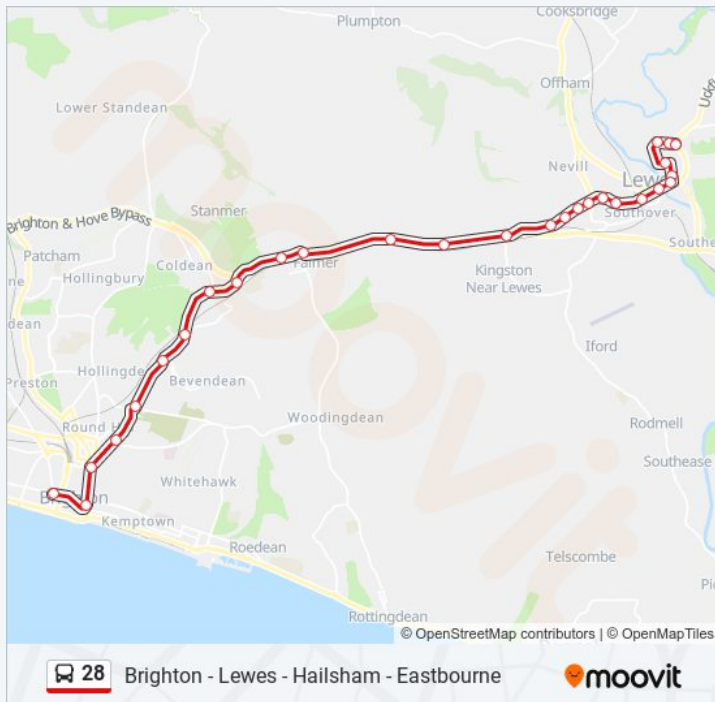

Coldean Lane, Moulsecoomb

Brighton Academy, Stanmer

Railway Station, Falmer

Village, Falmer

Housedean Farm, Falmer

Newmarket, Falmer

Kingston Ridge, Lewes

Hope-In-The-Valley, Lewes

Houndean Rise, Lewes

Southdown Avenue, Lewes

Hm Prison, Lewes

The Black Horse, Lewes

The Pelham Arms, Lewes

Law Courts, Lewes

Waitrose, Lewes

Tesco Filling Station, Lewes

Tesco, Lewes

Sackville House, South Malling

Sussex Police Headquarters, South Malling

Barn Road, South Malling

Church Lane, South Malling

28 bus Info

Direction: South Malling

Stops: 28

Trip Duration: 37 min

Line Summary:

28 bus time schedules and route maps are available in an offline PDF at moovitapp.com. Use the Moovit App to see live bus times, train schedule or subway schedule, and step-by-step directions for all public transit in London.

© 2024 Moovit - All Rights Reserved