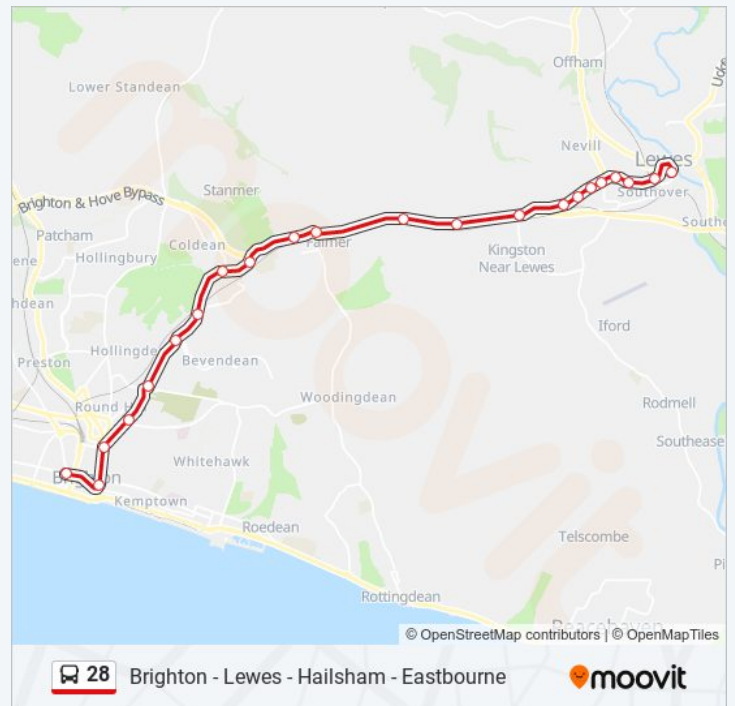

Direction: Lewes

22 stops

[VIEW LINE SCHEDULE](#)

28 bus Time Schedule

Lewes Route Timetable:

Sunday

20:10 - 23:30

Churchill Square, Brighton
 Old Steine, Brighton
 St Peter's Church, Brighton
 Elm Grove, Brighton
 Lewes Road Bus Garage, Brighton
 Brighton University, Moulsecoomb
 Moulsecoomb Way, Moulsecoomb
 Coldean Lane, Moulsecoomb
 Brighton Academy, Stanmer
 Railway Station, Falmer
 Village, Falmer
 Housedean Farm, Falmer
 Newmarket, Falmer
 Kingston Ridge, Lewes
 Hope-In-The-Valley, Lewes
 Houndean Rise, Lewes
 Southdown Avenue, Lewes
 Hm Prison, Lewes
 The Black Horse, Lewes
 The Pelham Arms, Lewes
 Law Courts, Lewes
 School Hill Bottom, Lewes

Monday	08:02 - 19:26
Tuesday	08:02 - 19:26
Wednesday	08:02 - 19:26
Thursday	08:02 - 19:26
Friday	08:02 - 19:26
Saturday	09:13 - 19:30

28 bus Info

Direction: Lewes

Stops: 22

Trip Duration: 41 min

Line Summary:

Direction: South Malling

28 stops

[VIEW LINE SCHEDULE](#)

Churchill Square, Brighton
 Old Steine, Brighton
 St Peter's Church, Brighton
 Elm Grove, Brighton
 Lewes Road Bus Garage, Brighton
 Brighton University, Moulsecoomb
 Moulsecoomb Way, Moulsecoomb