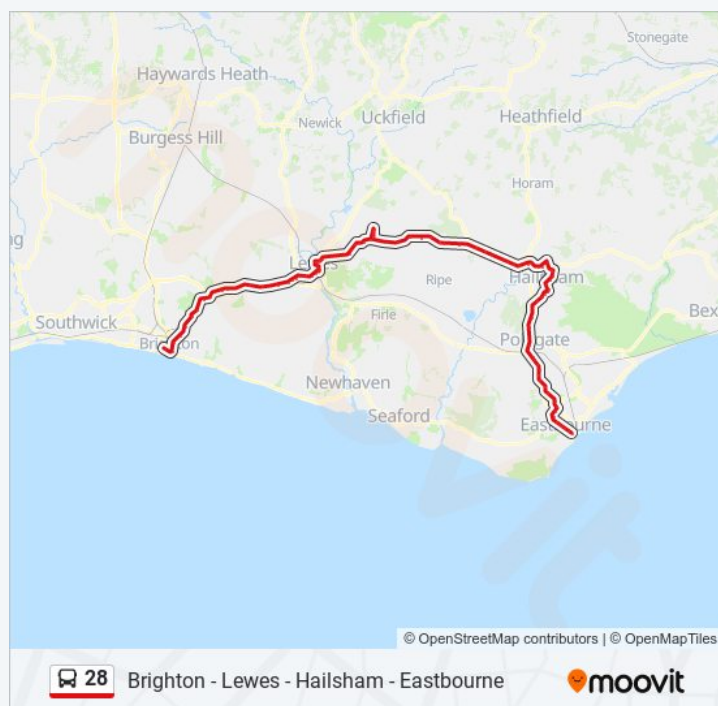

Ringmer Green, Ringmer

King's Academy, Ringmer

King's Academy Grounds, Ringmer

Kennel Corner, Broyle Side

Broyleside, Broyle Estate

Broyle Paddock, Broyle Estate

Yew Tree Close, Broyle Estate

Kiln Road, Broyle Estate

Yew Tree Close, Broyle Estate

Broyle Paddock, Broyle Estate

Trip Duration: 120 min

Line Summary:

Broyleside, Broyle Estate

Round House Road, Ringmer

Moor Lane, Laughton

Broyle Place Farm, Laughton