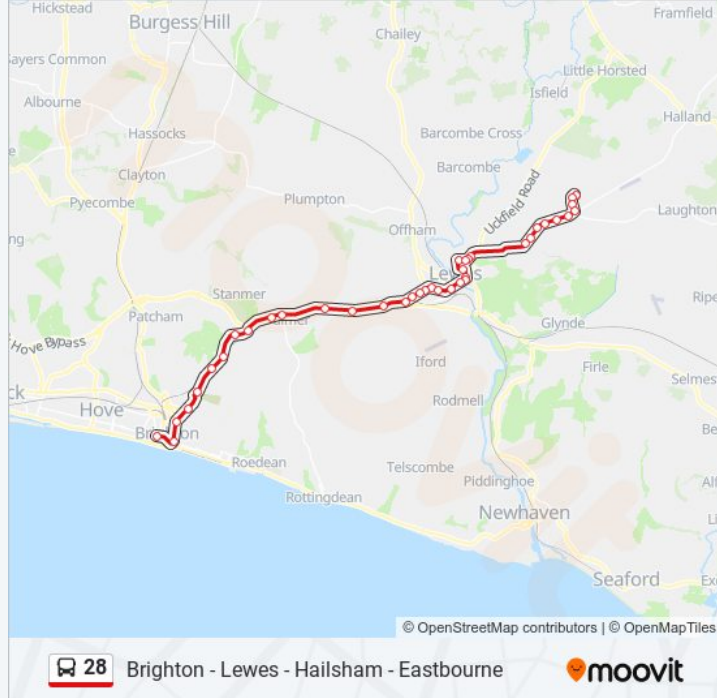

Lime Tree House, Ringmer

The Olde Post Office Mews, Ringmer

Ringmer Green, Ringmer

King's Academy, Ringmer

Kennel Corner, Broyle Side

Broyleside, Broyle Estate

Broyle Paddock, Broyle Estate

Yew Tree Close, Broyle Estate

Kiln Road, Broyle Estate

Direction: Eastbourne Town Centre

96 stops

[VIEW LINE SCHEDULE](#)

Churchill Square, Brighton

Old Steine, Brighton

St Peter's Church, Brighton

Elm Grove, Brighton