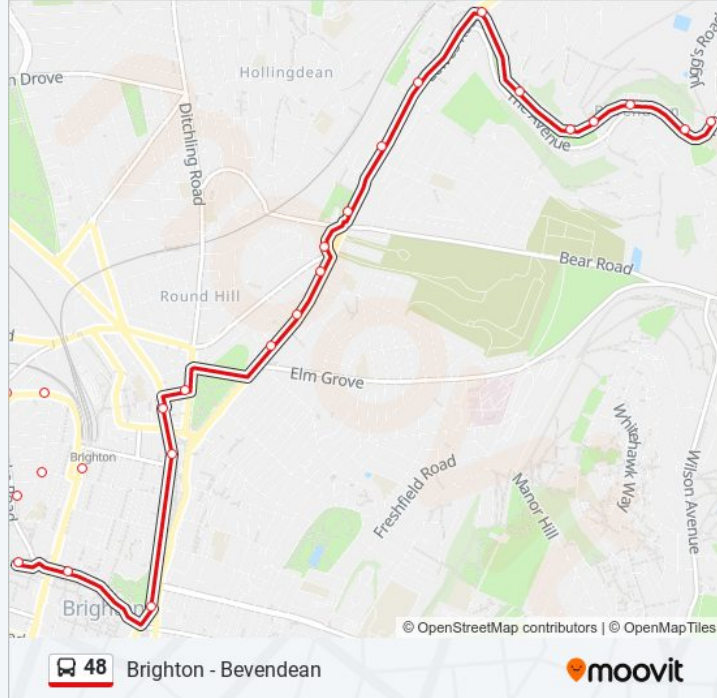

### 48 bus Info

**Direction:** Bevendean

**Stops:** 31

**Trip Duration:** 28 min

**Line Summary:**

Coombe Road, Brighton

Mithras House, Moulsecoomb

Brighton University, Moulsecoomb

The Avenue Steps, Moulsecoomb

Manton Road, Bevendean

The Avenue Shops, Bevendean

Hazelgrove, Bevendean

Surgery, Bevendean

School, Bevendean

**Direction: Brighton**

35 stops

[VIEW LINE SCHEDULE](#)

School, Bevendean

Knepp Close, Bevendean

Norwich Crescent, Bevendean

Kenilworth Close, Bevendean

Norwich Close, Bevendean

Norwich Drive East End, Bevendean

Bodiam Close, Bevendean

**48 bus Info**

**Direction:** Hove

**Stops:** 41

**Trip Duration:** 53 min

**Line Summary:**

Auckland Drive, Bevendean

Surgery, Bevendean

Hazelgrove, Bevendean