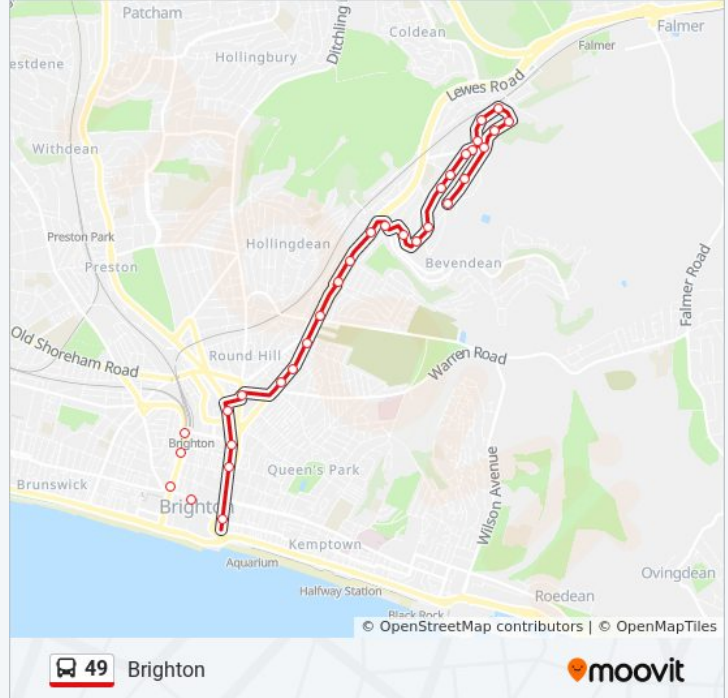

Direction: Brighton

Stops: 32

Trip Duration: 29 min

Line Summary:

Elm Grove, Brighton

Open Market, Brighton

London Road Shops, Brighton

St Peter's Church, Brighton

Valley Gardens, Brighton

Old Steine, Brighton

North Street, Brighton

Clock Tower, Brighton

North Road, Brighton

Brighton Station, Brighton

Direction: Hove

48 stops