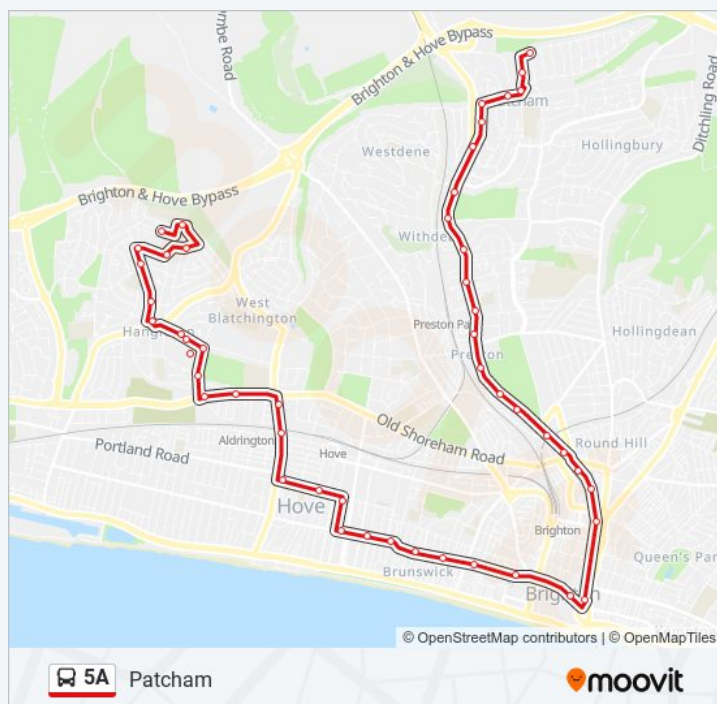

**5A bus Info**

**Direction:** Patcham

**Stops:** 50

**Trip Duration:** 61 min

**Line Summary:**

Norfolk Square, Brighton

Waitrose, Brighton

Churchill Square, Brighton