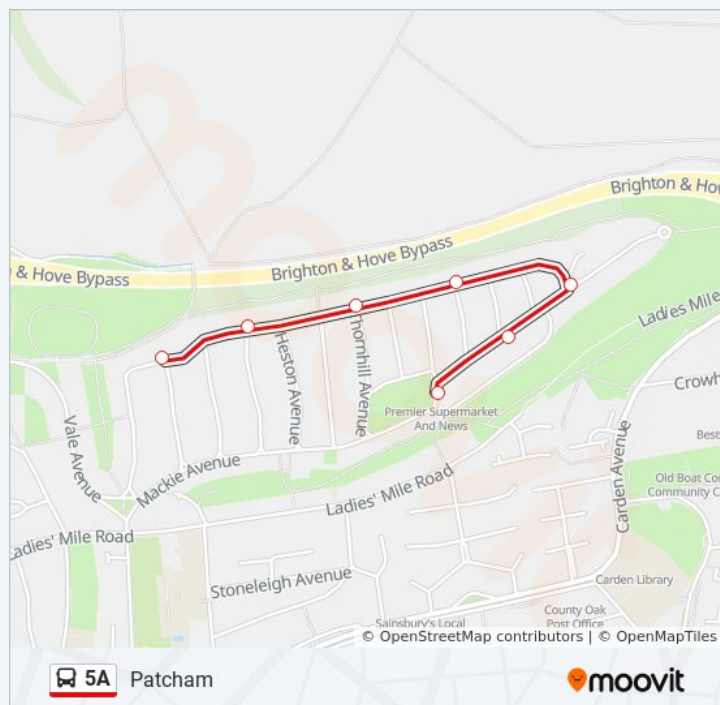

Glenfalls Avenue, Patcham

Braeside Avenue East End, Patcham

Eskbank Avenue, Patcham

Mackie Avenue, Patcham

Thursday

00:08 - 19:41

Friday

00:08 - 19:41

Saturday

00:08 - 18:12

5A bus Info

Direction: Patcham

Stops: 7

Trip Duration: 3 min

Line Summary:

5A bus time schedules and route maps are available in an offline PDF at moovitapp.com. Use the [Moovit App](#) to see live bus times, train schedule or subway schedule, and step-by-step directions for all public transit in London.

[About Moovit](#) • [MaaS Solutions](#) • [Supported Countries](#) • [Mooviter Community](#)

© 2024 Moovit - All Rights Reserved

Check Live Arrival Times