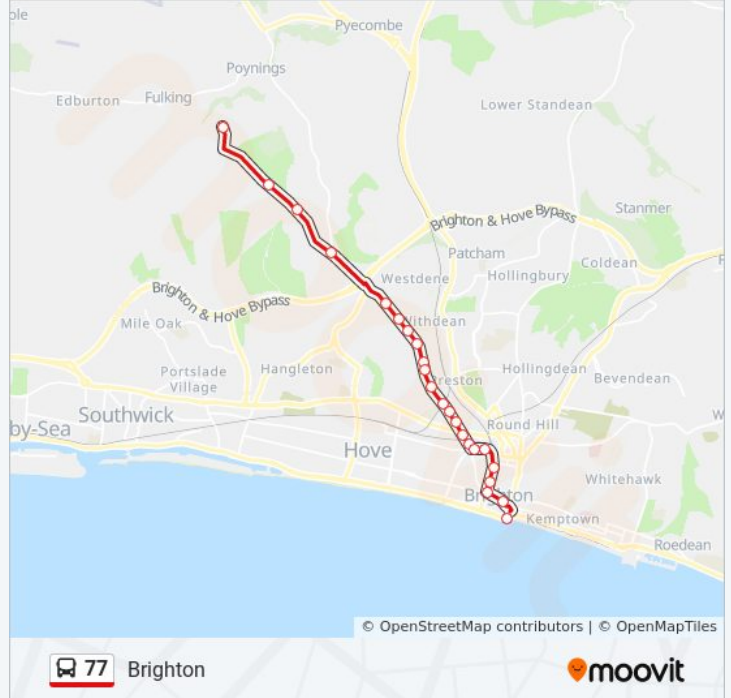

Direction: Brighton

23 stops

[VIEW LINE SCHEDULE](#)

- Devils Dyke
- Hangleton Bridleway, Devils Dyke
- Brighton And Hove Golf Club, Devils Dyke
- Dyke Approach, Brighton
- Tongdean Lane West, Westdene
- Hill Brow South, Brighton
- Tongdean Road, Brighton
- Hazeldene Meads, Brighton
- Top Of Woodruff Avenue, Brighton
- Onslow Road, Brighton
- Church Of the Good Shepherd, Brighton
- Dyke Tavern, Brighton
- Booth Museum, Hove
- Port Hall Road, Hove
- Bhasvic, Hove
- Seven Dials, Hove
- Seven Dials, Brighton
- Compton Avenue, Brighton
- Brighton Station, Brighton
- North Road, Brighton
- Clock Tower, Brighton
- North Street, Brighton

77 bus Info

Direction: Brighton

Stops: 23

Trip Duration: 35 min

Line Summary:

Palace Pier, Brighton

Direction: Devils Dyke

26 stops

[VIEW LINE SCHEDULE](#)

Palace Pier, Brighton

Ship Street, Brighton

Brighton Centre, Brighton

British Airways I360, Brighton

Churchill Square, Brighton

Clock Tower, Brighton

North Road, Brighton

77 bus Info

Direction: Devils Dyke

Stops: 26

Trip Duration: 37 min

Line Summary:

Hazeldene Meads, Brighton

Tongdean Road, Brighton

Hill Brow South, Brighton