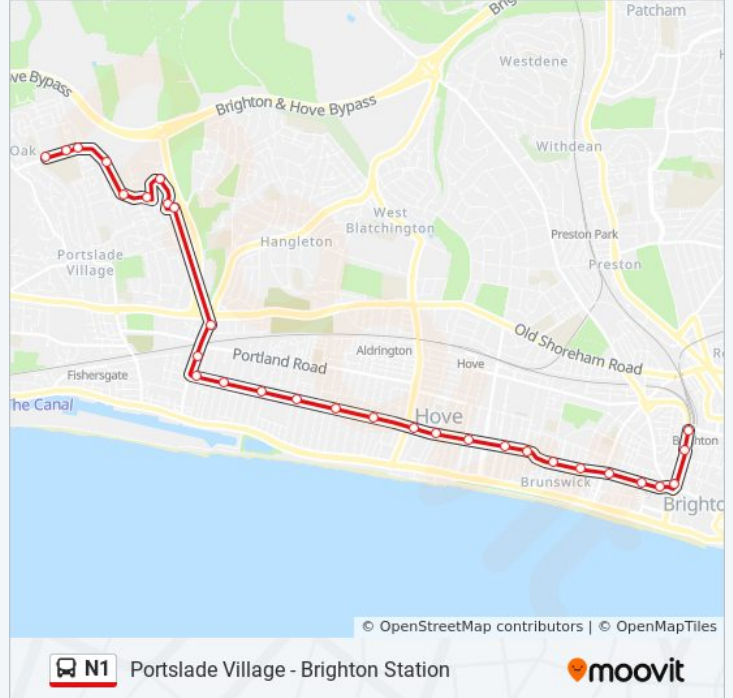

### Direction: Brighton

29 stops

[VIEW LINE SCHEDULE](#)

- Community Centre, Portslade Village
- Portslade Aldridge Academy, Portslade Village
- Broomfield Drive, Portslade Village
- Sheppard Way, Portslade Village
- Foredown Tower, Portslade Village
- Warrior Close, Portslade Village
- Sycamore Close, Portslade Village
- Bush Cottage Close, Portslade Village
- Dean Gardens, Portslade
- Carlton Terrace, Portslade
- Portslade Railway Station, Hove
- Boundary Road, Hove
- St Keyna Avenue North, Hove
- Brittany Court, Hove
- Wish Road North, Hove
- Richardson Road, Hove
- Westbourne Villas North, Hove
- Hove Street, Hove
- George Street South, Hove
- Town Hall, Hove
- Second Avenue, Hove
- Palmeira Square, Hove

### N1 bus Info

**Direction:** Brighton

**Stops:** 29

**Trip Duration:** 26 min

**Line Summary:**

Brunswick Place, Hove  
 Norfolk Square, Brighton  
 Waitrose, Brighton  
 Churchill Square, Brighton  
 Clock Tower, Brighton  
 North Road, Brighton  
 Brighton Station, Brighton

**Direction: Portslade Village**

30 stops

[VIEW LINE SCHEDULE](#)

Brighton Station, Brighton  
 North Road, Brighton  
 Kensington Gardens, Brighton  
 Old Steine, Brighton  
 North Street, Brighton  
 Churchill Square, Brighton  
 Waitrose, Brighton  
 Norfolk Square, Brighton  
 Brunswick Place, Hove  
 Palmeira Square, Hove  
 Second Avenue, Hove  
 Town Hall, Hove  
 George Street South, Hove  
 Hove Street, Hove  
 Westbourne Villas North, Hove  
 Richardson Road, Hove  
 Wish Road North, Hove  
 Brittany Court, Hove

**N1 bus Info**

**Direction:** Portslade Village

**Stops:** 30

**Trip Duration:** 32 min

**Line Summary:**

St Keyna Avenue North, Hove

Boundary Road, Hove

Station Road, Portslade-By-Sea