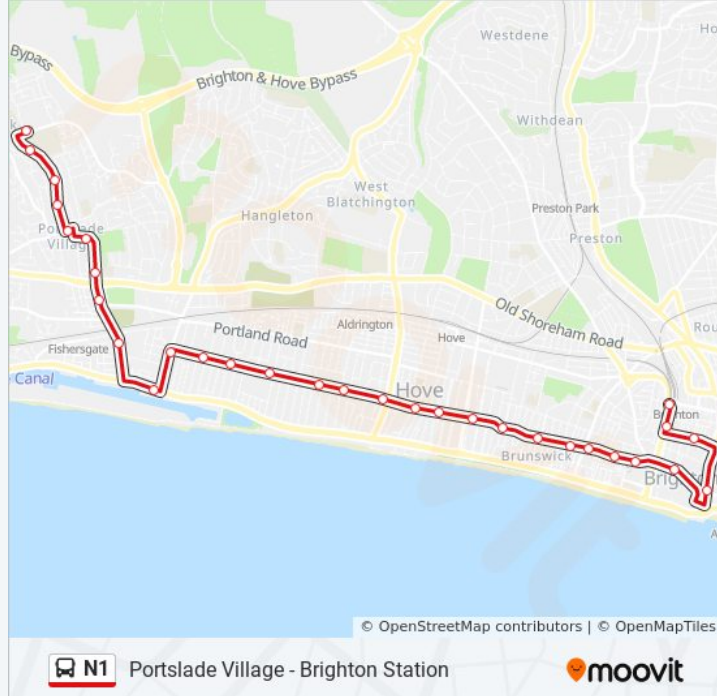

### Direction: Brighton

29 stops

[VIEW LINE SCHEDULE](#)

- Community Centre, Portslade Village
- Portslade Aldridge Academy, Portslade Village
- Broomfield Drive, Portslade Village
- Sheppard Way, Portslade Village
- Foredown Tower, Portslade Village
- Warrior Close, Portslade Village
- Sycamore Close, Portslade Village
- Bush Cottage Close, Portslade Village
- Dean Gardens, Portslade
- Carlton Terrace, Portslade
- Portslade Railway Station, Hove
- Boundary Road, Hove
- St Keyna Avenue North, Hove
- Brittany Court, Hove
- Wish Road North, Hove
- Richardson Road, Hove
- Westbourne Villas North, Hove
- Hove Street, Hove
- George Street South, Hove
- Town Hall, Hove
- Second Avenue, Hove
- Palmeira Square, Hove

**Direction: Portslade Village**

30 stops

[VIEW LINE SCHEDULE](#)

Brighton Station, Brighton  
 North Road, Brighton  
 Kensington Gardens, Brighton  
 Old Steine, Brighton  
 North Street, Brighton  
 Churchill Square, Brighton  
 Waitrose, Brighton  
 Norfolk Square, Brighton  
 Brunswick Place, Hove  
 Palmeira Square, Hove  
 Second Avenue, Hove  
 Town Hall, Hove  
 George Street South, Hove  
 Hove Street, Hove  
 Westbourne Villas North, Hove  
 Richardson Road, Hove  
 Wish Road North, Hove  
 Brittany Court, Hove

**N1 bus Info**

**Direction:** Portslade Village

**Stops:** 30

**Trip Duration:** 32 min

**Line Summary:**

St Keyna Avenue North, Hove

Boundary Road, Hove

Station Road, Portslade-By-Sea

Wickhurst Road, Portslade Village

Community Centre, Portslade Village

N1 bus time schedules and route maps are available in an offline PDF at [moovitapp.com](https://moovitapp.com). Use the [Moovit App](#) to see live bus times, train schedule or subway schedule, and step-by-step directions for all public transit in London.