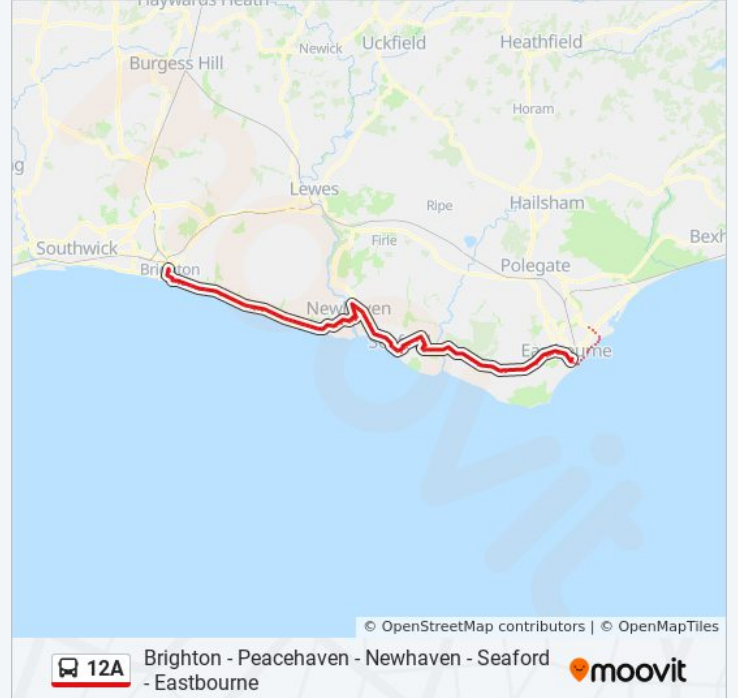

Sherwood Rise, Seaford

Pondsyde Court, Seaford

Stafford Road, Seaford

Library, Seaford

Railway Station, Seaford

Belgrave Road, Seaford

Beacon Road, Seaford

Hill Rise, Seaford

Bishopstone Road, Bishopstone

Tide Mills

Stud Farm, Newhaven

Denton Corner, Newhaven

Avis Close, Denton

Paradise Park, Denton

New Road, Newhaven

Railway Station Interchange, Newhaven

South Way, Newhaven

Elim Church, Newhaven

The Rose Walk, Newhaven

Kwik Fit Centre, Newhaven

The Fairway, Newhaven

Blakeney Avenue, Newhaven

Tudor Rose Park, Peacehaven Heights

Seaview Road, Peacehaven Heights

Seaview Avenue, Peacehaven Heights

Slindon Avenue, Peacehaven Heights

Bramber Avenue, Peacehaven

Roderick Avenue, Peacehaven

Hodder Avenue, Peacehaven

Lincoln Avenue, Peacehaven

Telscombe Cliffs Way, Telscombe Cliffs