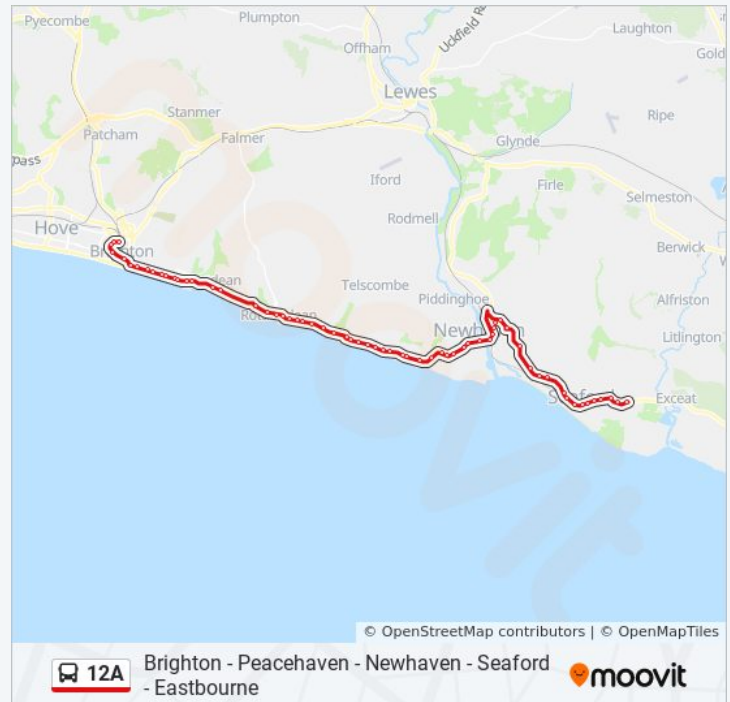

Lincoln Avenue, Peacehaven

Hoddern Avenue, Peacehaven

Roderick Avenue, Peacehaven

Bramber Avenue, Peacehaven

Slindon Avenue, Peacehaven Heights

Gladys Avenue, Peacehaven Heights

Seaview Road, Peacehaven Heights

Tudor Rose Park, Peacehaven Heights

Blakeney Avenue, Newhaven

Peacehaven Golf Club, Newhaven

## 12A bus Info

**Direction:** Seaford

**Stops:** 63

**Trip Duration:** 59 min

**Line Summary:**

The Fairway, Newhaven

Kwik Fit Centre, Newhaven

The Rose Walk, Newhaven