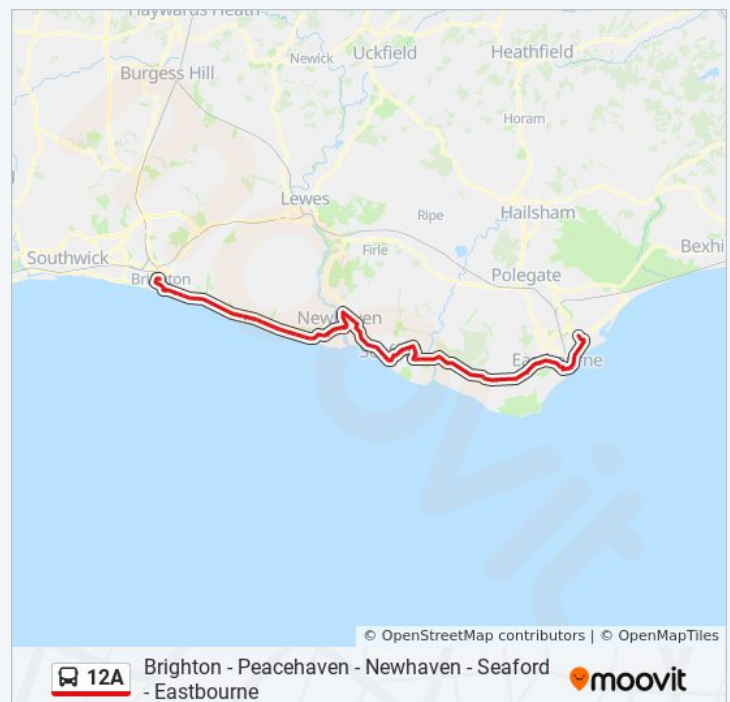

### 12A bus Info

**Direction:** Roselands

**Stops:** 89

**Trip Duration:** 88 min

**Line Summary:**

Highview Road, Telscombe Cliffs

Broomfield Avenue, Telscombe Cliffs

Telscombe Cliffs Way, Telscombe Cliffs

Lincoln Avenue, Peacehaven

Hodder Avenue, Peacehaven

Roderick Avenue, Peacehaven

Bramber Avenue, Peacehaven

Slindon Avenue, Peacehaven Heights

Gladys Avenue, Peacehaven Heights

Seaview Road, Peacehaven Heights