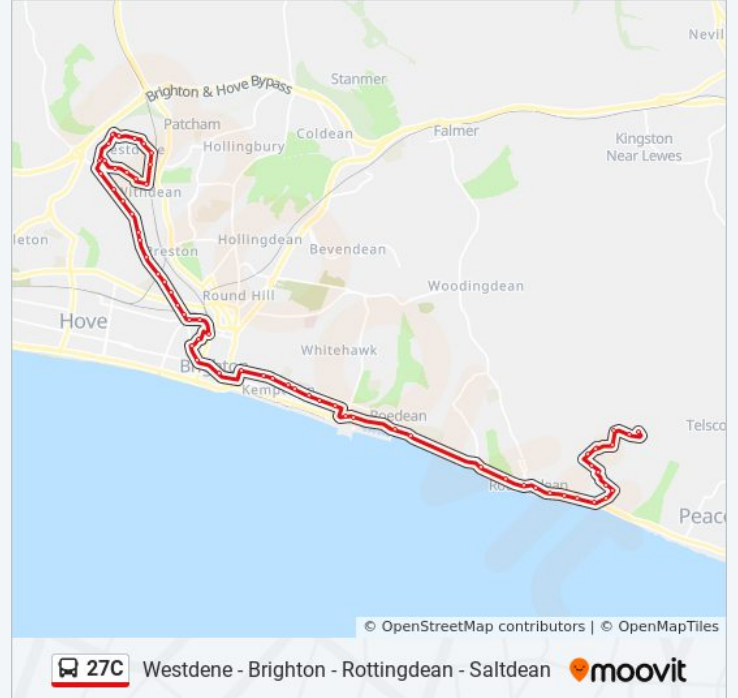

Direction: Saltdean

63 stops

[VIEW LINE SCHEDULE](#)

- Whitethorn Drive, Westdene
- Glen Rise, Westdene
- Green Ridge, Westdene
- Mill Rise, Westdene
- Bramble Rise, Westdene
- Top Of Copse Hill, Westdene
- Copse Hill, Westdene
- The Deneway West, Westdene
- Withdean Sports Complex, Westdene
- Bottom Of Valley Drive, Westdene
- Valley Close, Westdene
- Hillside Way, Westdene
- Redhill Drive, Westdene
- Whitethorn Drive, Westdene
- Tongdean Lane West, Westdene
- Hill Brow South, Brighton
- Tongdean Road, Brighton
- Hazeldene Meads, Brighton
- Top Of Woodruff Avenue, Brighton
- Onslow Road, Brighton
- Church Of the Good Shepherd, Brighton
- Dyke Tavern, Brighton

27C bus Info

Direction: Saltdean

Stops: 63

Trip Duration: 57 min

Line Summary:

Booth Museum, Hove

Port Hall Road, Hove

Bhasvic, Hove

Marine Gate Flats, Brighton

Roedean Cafe, Brighton

Roedean School, Brighton

Greenways, Ovingdean

The Windmill, Rottingdean

White Horses, Rottingdean

Newlands Road, Rottingdean

Chailey Avenue, Rottingdean

Cranleigh Avenue, Saltdean

Chichester Drive West, Saltdean

Saltdean Lido, Saltdean

Longridge Avenue Post Office, Saltdean

Grand Ocean, Saltdean

Linchmere Avenue, Saltdean

St Nicholas's Church, Saltdean

Lustrells Vale Shops, Saltdean