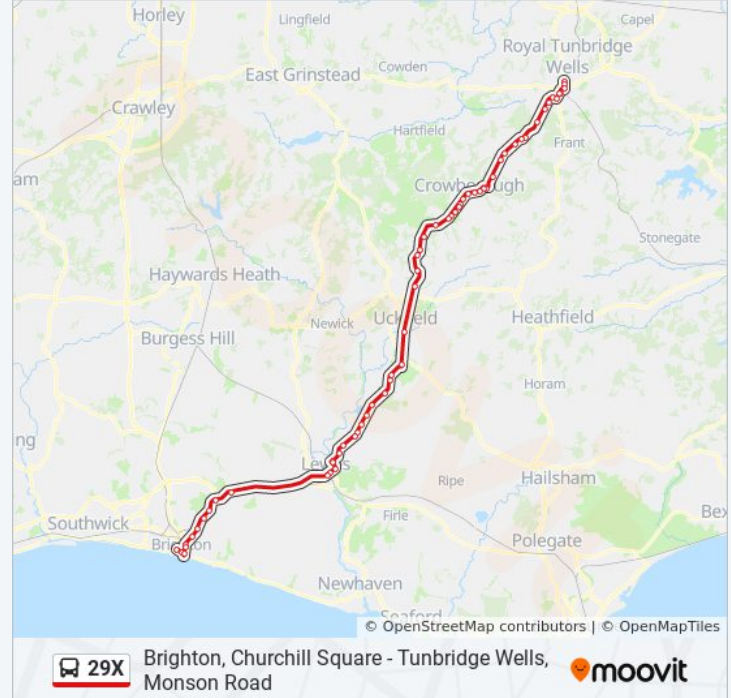

Goldsmiths Avenue, Crowborough

Rowan House, Crowborough

The Blue Anchor, Crowborough

South View Road, Crowborough

Fielden Road, Crowborough Common

Warren Camp, Crowborough Common

The Crow And Gate, Poundgate

Barnsgate Manor, Herons Ghyll

Church, Herons Ghyll

Perrymans Lane, Herons Ghyll

Hendall Manor Farm, Five Ash Down

Cobdown Lane, Five Ash Down

Bus Station, Uckfield

Church, Little Horsted

Wicklans, Little Horsted

Horsted Lane, Isfield

Halfway House, Isfield

Old Ship, Rose Hill

Top Of Clay Hill, Upper Wellingham

Barcombe Mills Road, Upper Wellingham

The Cock, Upper Wellingham

Ham Lane, Upper Wellingham

Wellingham Lane, Upper Wellingham

Upper Stoneham, South Malling

Prince Charles Road, South Malling

Church Lane, South Malling

The Spinneys, South Malling

Phoenix Causeway, Lewes

School Hill Bottom, Lewes

Railway Station, Falmer

Coldean Lane, Moulsecoomb

Moulsecoomb Way, Moulsecoomb

Brighton University, Moulsecoomb