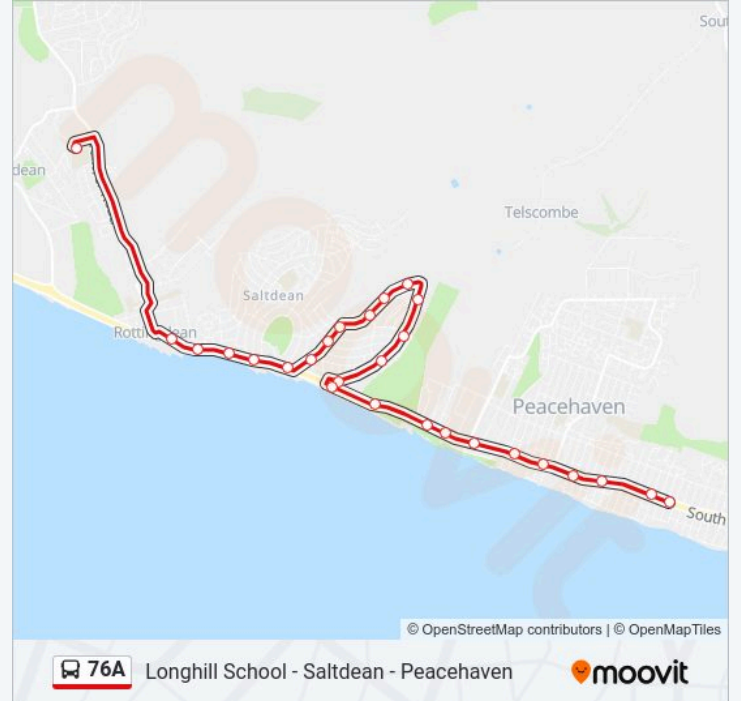

**Direction: Peacehaven Heights**

27 stops

[VIEW LINE SCHEDULE](#)

Longhill School Grounds, Ovingdean  
 Newlands Road, Rottingdean  
 Chailey Avenue, Rottingdean  
 Cranleigh Avenue, Saltdean  
 Chichester Drive West, Saltdean  
 Saltdean Lido, Saltdean  
 Longridge Avenue Post Office, Saltdean  
 Grand Ocean, Saltdean  
 Bevendean Avenue West, Saltdean  
 Hartfield Road, East Saltdean  
 Rodmell Avenue Middle, East Saltdean  
 Rodmell Avenue East, East Saltdean  
 Bannings Vale, East Saltdean  
 Bevendean Avenue, East Saltdean  
 Cissbury Crescent, East Saltdean

**Stops:** 27

**Trip Duration:** 32 min

**Line Summary:**

Martlet House, East Saltdean

Bannings Vale, East Saltdean

Telscombe Tye, East Saltdean

Highview Road, Telscombe Cliffs

Broomfield Avenue, Telscombe Cliffs

Telscombe Cliffs Way, Telscombe Cliffs

Lincoln Avenue, Peacehaven

Hodder Avenue, Peacehaven

Roderick Avenue, Peacehaven

Bramber Avenue, Peacehaven

Slindon Avenue, Peacehaven Heights

Gladys Avenue, Peacehaven Heights