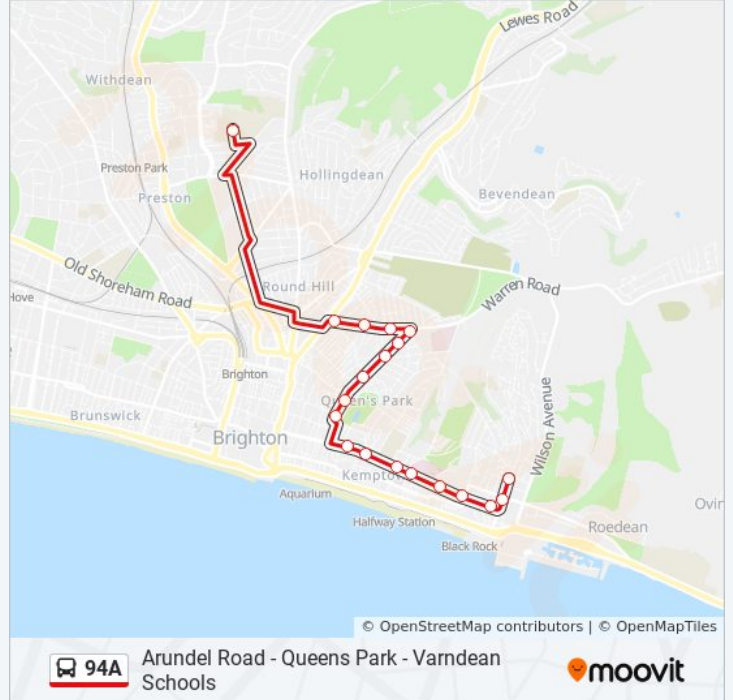

94A bus time schedules and route maps are available in an offline PDF at moovitapp.com. Use the [Moovit App](#) to see live bus times, train schedule or subway schedule, and step-by-step directions for all public transit in London.

[About Moovit](#) • [MaaS Solutions](#) • [Supported Countries](#) • [Mooviter Community](#)

© 2024 Moovit - All Rights Reserved

Check Live Arrival Times