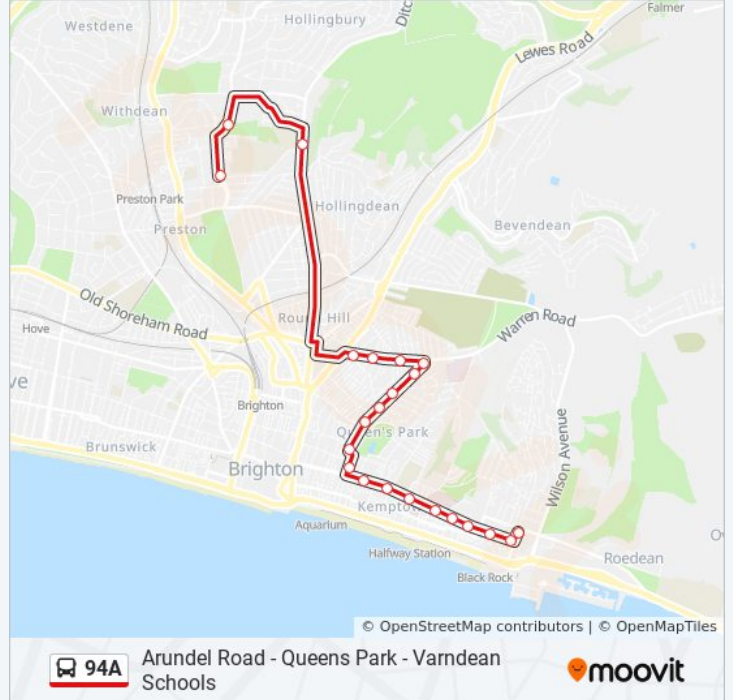

Use the Moovit App to find the closest 94A bus station near you and find out when is the next 94A bus arriving.

Direction: Brighton

22 stops

[VIEW LINE SCHEDULE](#)

- Arundel Road, Brighton
- Lidl Superstore, Brighton
- Sussex Square, Kemp Town
- St Mary's Hall, Kemp Town
- Chesham Street, Kemp Town
- County Hospital, Kemp Town
- College Place, Kemp Town
- Upper Bedford Street, Kemp Town
- Park Street, Kemp Town
- Egremont Place, Brighton
- Egremont Gate, Brighton
- Albion Hill, Brighton
- Pepper Pot, Brighton
- The Hanover, Brighton
- Baxter Street, Brighton
- Queen's Park Junction, Brighton
- Bonchurch Road, Brighton
- De Montfort Road, Brighton
- Bottom Of Elm Grove, Brighton
- Varndean High School, Brighton
- Varndean College, Brighton

Trip Duration: 32 min

Line Summary:

Direction: Whitehawk

19 stops

[VIEW LINE SCHEDULE](#)

Dorothy Stringer School Grounds, Brighton

Bottom Of Elm Grove, Brighton

De Montfort Road, Brighton

Bonchurch Road, Brighton

Queen's Park Junction, Brighton

Baxter Street, Brighton

The Hanover, Brighton

Pepper Pot, Brighton

Albion Hill, Brighton

Egremont Gate, Brighton

Park Street, Kemp Town

Upper Bedford Street, Kemp Town

College Place, Kemp Town

County Hospital, Kemp Town

Chesham Street, Kemp Town

St Mary's Hall, Kemp Town

Lidl Superstore, Brighton

Arundel Road, Brighton

94A bus Time Schedule