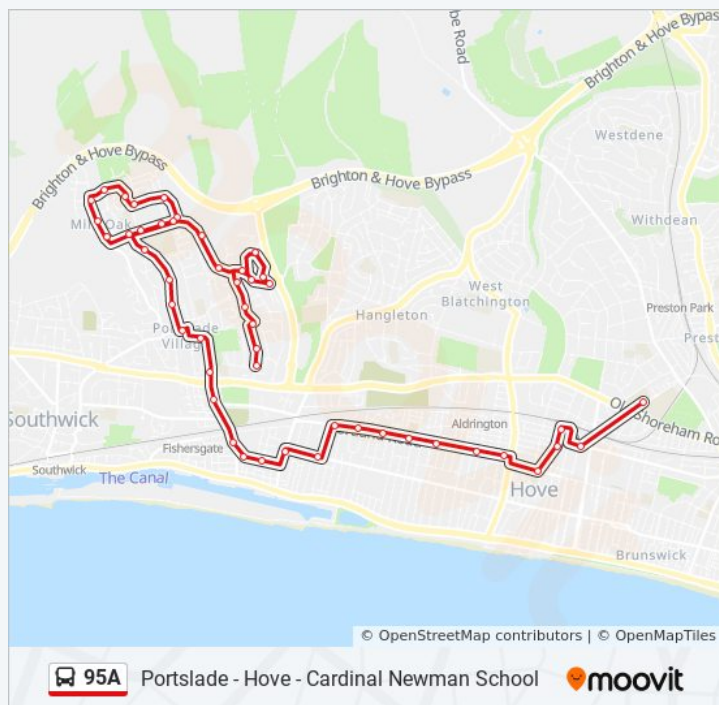

Graham Crescent, Mile Oak

Graham Avenue Shops, Mile Oak

Stanley Avenue, Mile Oak

Chrisdory Road, Mile Oak

Mile Oak Road Shops, Mile Oak

Hole In the Wall, Mile Oak

Community Centre, Portslade Village

Broomfield Drive, Portslade Village

Sheppard Way, Portslade Village

Foredown Tower, Portslade Village

Warrior Close, Portslade Village

Sycamore Close, Portslade Village

### 95A bus info

**Direction:** Portslade

**Stops:** 48

**Trip Duration:** 49 min

**Line Summary:**

Bush Cottage Close, Portslade Village

Dean Gardens, Portslade

New Barn Close, Portslade Village