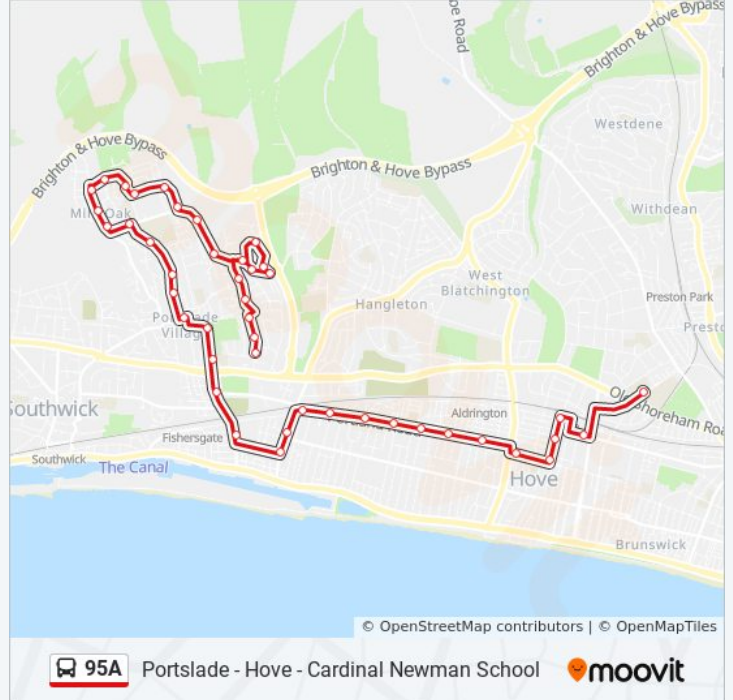

Portslade Health Centre, Portslade-By-Sea

St Andrew's Road, Hove

Boundary Road, Hove

Portslade Railway Station, Hove

Glebe Villas, Hove

Olive Road, Hove

Coleman Avenue, Hove

School Road, Hove

Scott Road, Hove

Westbourne Street, Hove

Sackville Road, Hove

George Street, Hove

Livingstone Road, Hove

Hove Railway Station, Hove

Eaton Gardens, Hove

Cardinal Newman School, Hove

**Direction: Portslade**

48 stops

[VIEW LINE SCHEDULE](#)

Cardinal Newman School, Hove

Eaton Gardens, Hove

Hove Railway Station, Hove

Livingstone Road, Hove

George Street, Hove