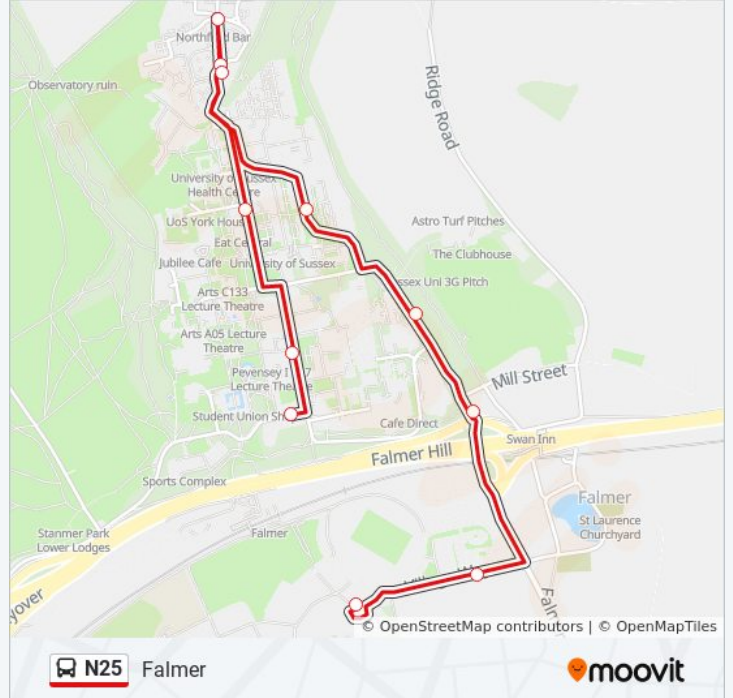

### N25 bus Info

**Direction:** Falmer

**Stops:** 12

**Trip Duration:** 12 min

**Line Summary:**

**Direction: University Of Sussex**

28 stops

[VIEW LINE SCHEDULE](#)

**N25 bus Info**

**Direction:** University Of Sussex

**Stops:** 28

**Trip Duration:** 27 min

**Line Summary:**

Top Of Hawkhurst Road, Coldean

Old Boat Corner, Coldean

Asda Roundabout, Hollingbury