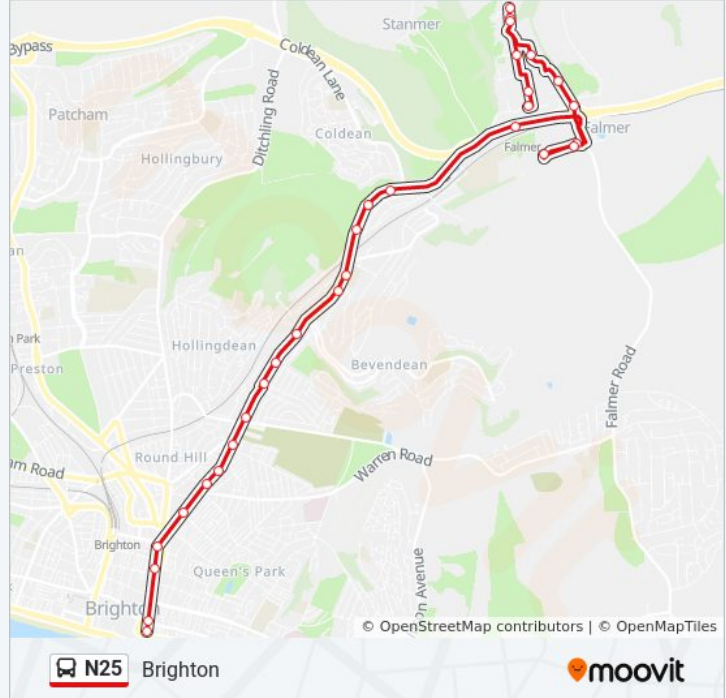

St Paul's Street, Brighton

Elm Grove, Brighton

The Level, Brighton

St Peter's Church, Brighton

Valley Gardens, Brighton

Old Steine, Brighton

Old Steine South, Brighton

### Direction: Falmer

12 stops

[VIEW LINE SCHEDULE](#)

Sussex House, University Of Sussex

North-South Road, University Of Sussex

Bramber House, University Of Sussex

Park Village, University Of Sussex

Northfield Crescent, University Of Sussex

**N25 bus Info**

**Direction:** University Of Sussex

**Stops:** 28

**Trip Duration:** 27 min

**Line Summary:**

Top Of Hawkhurst Road, Coldean

Old Boat Corner, Coldean

Asda Roundabout, Hollingbury