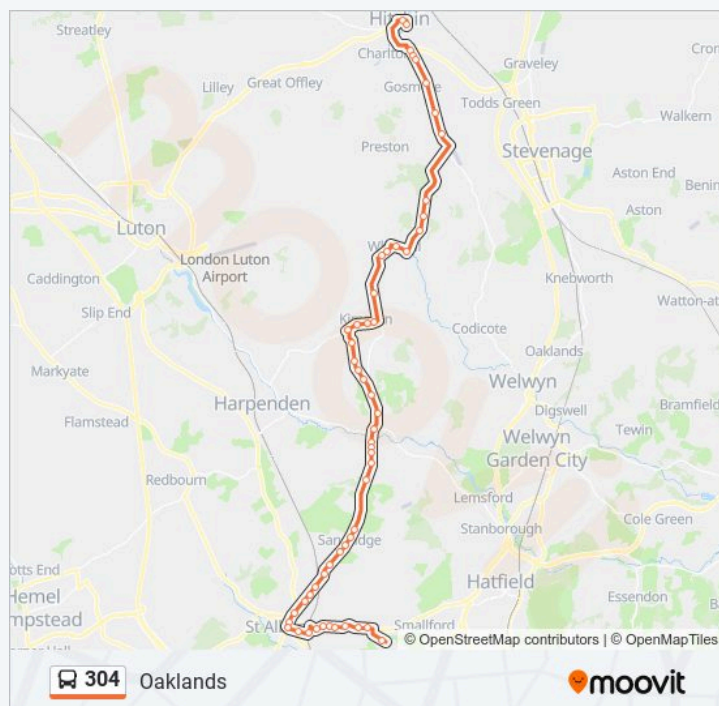

### 304 bus Info

**Direction:** Oaklands

**Stops:** 54

**Trip Duration:** 90 min

**Line Summary:**

Village Hall, Sandridge  
Reynolds Crescent, Sandridge  
Sandringham Crescent, St Albans  
Sandridge Gate Business Centre, St Albans  
Lancaster Road, St Albans  
Seymour Road, Bernards Heath  
Boundary Road, Bernards Heath  
Chime Square, St Albans  
St Peter's Street, St Albans  
Police Station, St Albans  
Lattimore Road, St Albans  
St Albans City Railway Station, St Albans  
The Crown Ph, St Albans  
Cemetery, Fleetville  
Harlesden Road, Fleetville  
Morrisons, Fleetville  
Ashley Road, Fleetville  
Oakwood Drive, Fleetville  
Wynches Farm Drive, Oaklands  
Nicholas Breakspear School Grounds, Oaklands

**304 bus Info**

**Direction:** St Albans

**Stops:** 52

**Trip Duration: 56 min**  
**Line Summary:**

Lister Avenue, Hitchin

Newlands Lane, Hitchin

New England Close, Hitchin

London Road Crossroads, St Ippolyts