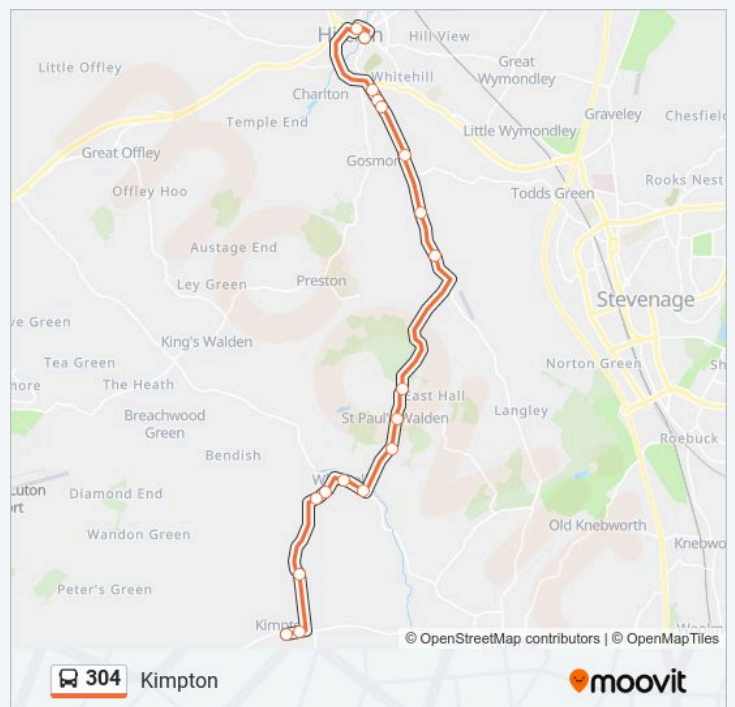

**304 bus Info**

**Direction:** Kimpton

**Stops:** 18

**Trip Duration:** 26 min

**Line Summary:**

**Direction: Oaklands**

54 stops

[VIEW LINE SCHEDULE](#)

**304 bus Info**

**Direction:** St Albans

**Stops:** 52

**Trip Duration: 56 min**  
**Line Summary:**

Lister Avenue, Hitchin

Newlands Lane, Hitchin

New England Close, Hitchin

London Road Crossroads, St Ippolyts