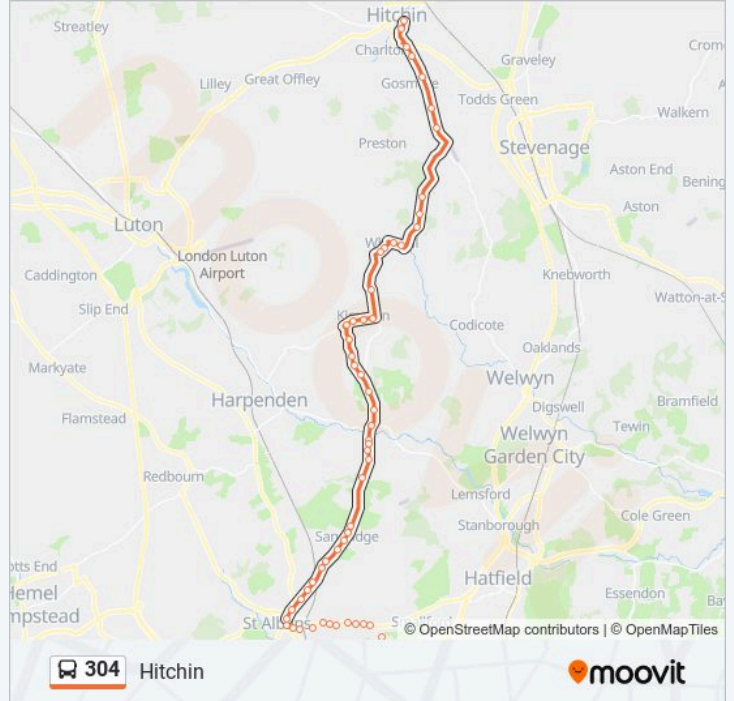

## 304 bus Info

**Direction:** Hitchin

**Stops:** 54

**Trip Duration:** 50 min

**Line Summary:**

St Leonard's Church, Sandridge  
Langley Grove, Sandridge  
The Wicked Lady Ph, Nomansland  
Hill Dyke Road, Wheathampstead  
Walnut Court, Wheathampstead  
St Helens School, Wheathampstead  
St Helen's Church, Wheathampstead  
Garden Court, Wheathampstead  
Lamer Lodge, Wheathampstead  
Lamer Park, Gustardwood  
The Slype, Blackmore End  
The Broadway, Blackmore End  
Beech Way, Blackmore End  
The Lodge, Kimpton  
Luton Road, Kimpton  
Lloyd Way, Kimpton  
The Boot Ph, Kimpton  
The White Horse Ph, Kimpton  
Hitchin Road Footpath, Cuckolds Cross  
Strathmore Road, Whitwell  
King George's Way, Whitwell  
Post Office, Whitwell  
War Memorial, Whitwell  
South Lodge, St Pauls Walden  
Strathmore Arms Ph, St Pauls Walden  
Stagenhoe Lodges, St Pauls Walden  
The Rusty Gun Ph, Little Almshoe  
Crossroads, Little Almshoe  
London Road Crossroads, St Ippolyts  
New England Close, Hitchin  
Lister Avenue, Hitchin  
Asda, Hitchin

St Mary's Square, Hitchin

**Direction: Kimpton**

18 stops

[VIEW LINE SCHEDULE](#)

St Mary's Square, Hitchin

Bancroft, Hitchin

Lister Avenue, Hitchin

Newlands Lane, Hitchin

**304 bus Info**

**Direction:** St Albans

**Stops:** 52

**Trip Duration: 56 min**  
**Line Summary:**

Lister Avenue, Hitchin

Newlands Lane, Hitchin

New England Close, Hitchin

London Road Crossroads, St Ippolyts

### Direction: Westmill Estate

48 stops

[VIEW LINE SCHEDULE](#)

St Peter's Street, St Albans

Chime Square, St Albans

Boundary Road, Bernards Heath

Seymour Road, Bernards Heath

Lancaster Road, St Albans