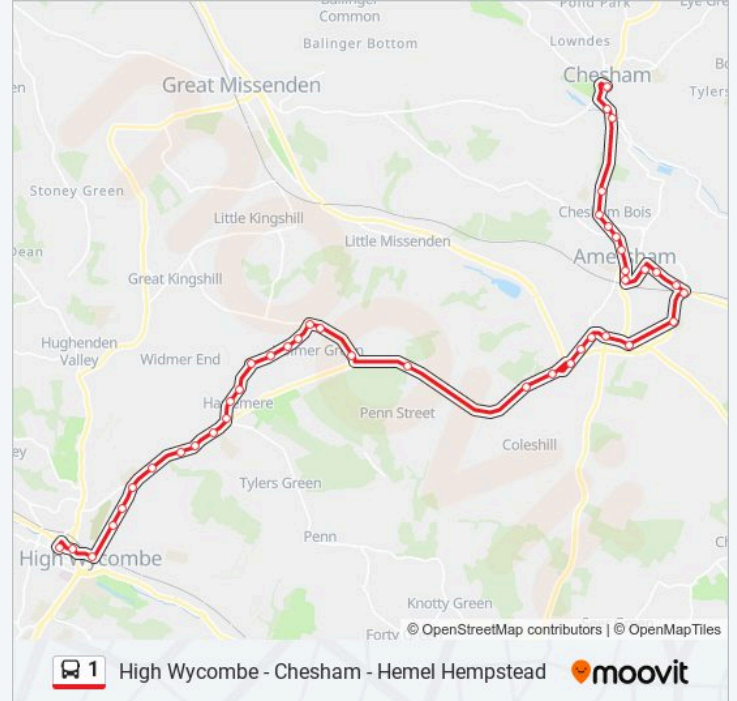

Stanley Hill Schools, Amersham

Blackhorse Bridge, Amersham

Plantation Road, Amersham

Green Lane, Amersham

Leisure Centre, Amersham

Amersham Station, Amersham

Oakfield Corner, Amersham

Hervines Road, Amersham

Copperkins Lane, Amersham

Amersham Road, Chesham Bois

Bois Avenue, Chesham Bois

The Beacon School, Chesham Bois

The Wild Rover Ph, Chesham

Red Lion Street, Chesham

Broadway, Chesham

Direction: Hemel Hempstead

74 stops

[VIEW LINE SCHEDULE](#)

High Wycombe Busstn, High Wycombe

Oxford Street, High Wycombe

Castle Street, High Wycombe

Maybrook Gardens, High Wycombe

Amersham Hill Drive, High Wycombe

Royal Grammar School, High Wycombe