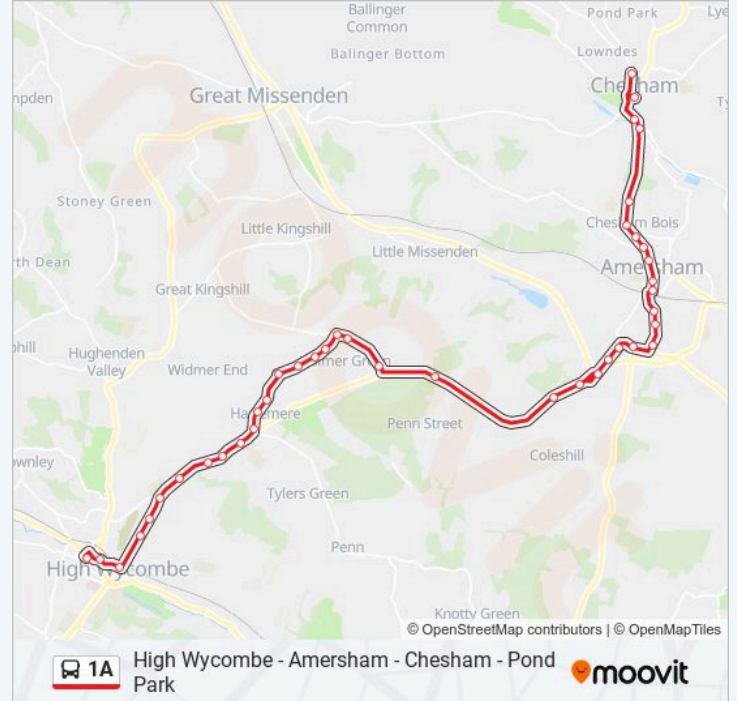

Direction: Chesham

Stops: 41

Trip Duration: 47 min

Line Summary:

New Road, Winchmore Hill

Crematorium, Old Amersham

Amersham Hospital, Old Amersham

Gilbert Scott Court, Old Amersham

Whielden Street, Old Amersham

Broadway, Old Amersham

Station Road, Amersham

Beech Grove, Amersham

The Rise, Amersham

Amersham Station, Amersham

Oakfield Corner, Amersham

Hervines Road, Amersham

Direction: High Wycombe

54 stops

[VIEW LINE SCHEDULE](#)

Townsend Road, Chesham

Fire Station, Chesham

Valley View, Chesham

Hivings Hill, Chesham

Hope Church, Chesham

1A bus Info

Direction: High Wycombe

Stops: 54

Trip Duration: 57 min
Line Summary:

- Berkhampstead Road, Chesham
- The Jolly Sportsman Ph, Chesham
- Police Station, Chesham
- Broadway, Chesham
- Red Lion Street, Chesham
- The Wild Rover Ph, Chesham
- The Beacon School, Chesham Bois
- Bois Avenue, Chesham Bois
- Amersham Road, Chesham Bois
- Copperkins Lane, Amersham
- Hervines Road, Amersham
- Oakfield Corner, Amersham
- Amersham Station, Amersham
- The Rise, Amersham
- Beech Grove, Amersham
- Station Road, Amersham
- Broadway, Old Amersham
- Whielden Street, Old Amersham
- Gilbert Scott Court, Old Amersham
- Amersham Hospital, Old Amersham
- Crematorium, Old Amersham
- New Road, Winchmore Hill
- Whielden Gate, Winchmore Hill
- Penn Wood, Penn Street
- Sheepcote Dell Road, Beamond End
- Winters Way, Holmer Green
- The Bat & Ball Ph, Holmer Green
- The Pond, Holmer Green
- Browns Road, Holmer Green
- Copners Drive, Holmer Green
- Sawpit Hill, Hazlemere
- Park Parade, Hazlemere