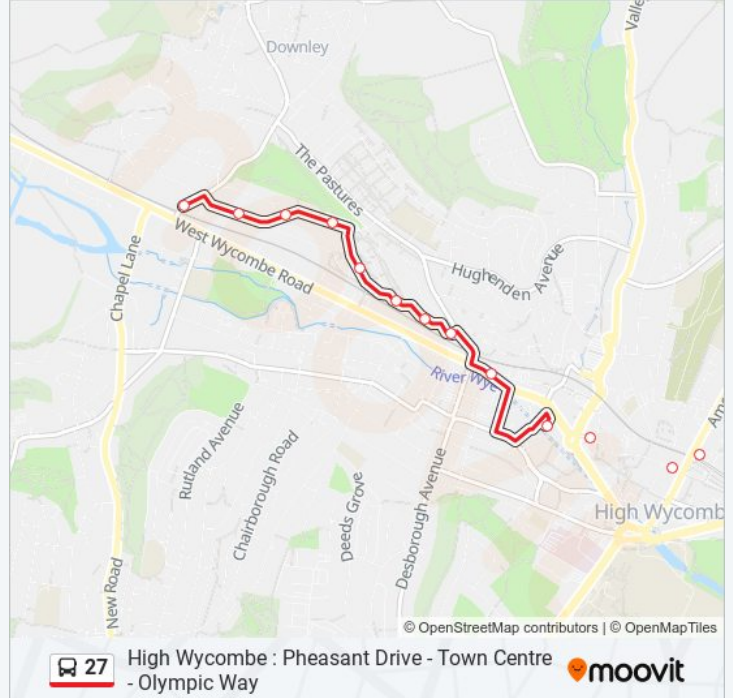

High Wycombe : Pheasant Drive - Town Centre - Olympic Way

Get The App

The 27 bus line (High Wycombe : Pheasant Drive - Town Centre - Olympic Way) has 2 routes. For regular weekdays, their operation hours are:

Riverside, High Wycombe

The White Horse Ph, High Wycombe

Desborough Park Road, High Wycombe

Mill End Road, High Wycombe

Pheasant Drive, High Wycombe

Direction: High Wycombe

23 stops

[VIEW LINE SCHEDULE](#)

Riverside, High Wycombe

High Wycombe Busstn, High Wycombe

Oxford Street, High Wycombe

Castle Street, High Wycombe

Railway Station, High Wycombe

Duke Street, High Wycombe

Lucas Road, High Wycombe

Bowerdean Crossroads, High Wycombe

27 bus Info

Direction: High Wycombe

Stops: 23

Trip Duration: 31 min

Line Summary:

Chestnut Avenue, High Wycombe
London Road Lidl, High Wycombe
Post Office, Wycombe Marsh
Cock Lane, High Wycombe
Olympic Way, High Wycombe