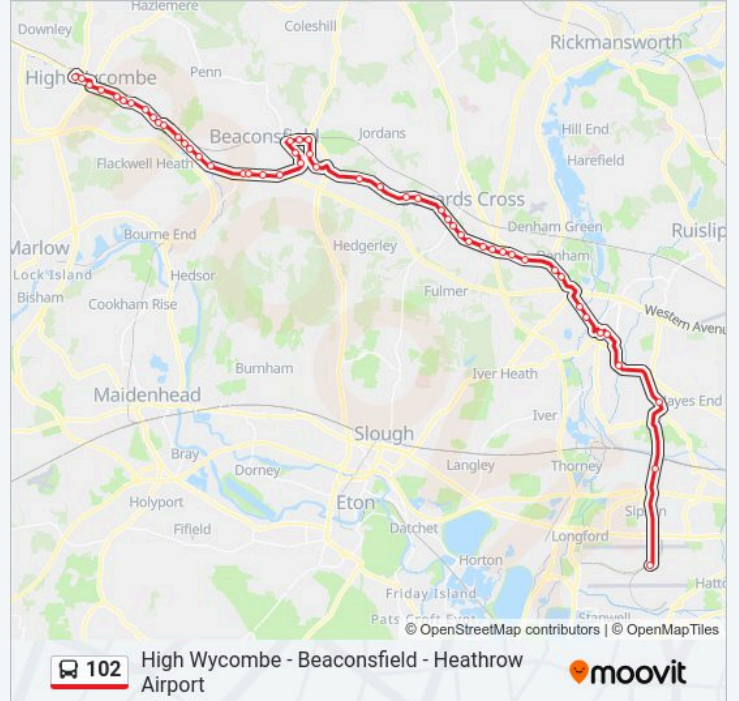

102 bus Info

Direction: Heathrow Airport

Stops: 51

Trip Duration: 70 min

Line Summary:

Candlemas Lane, Beaconsfield

Maxwell Road, Beaconsfield

St Mary's School, Beaconsfield

The Greenway (Bd)

Lees Road (Cc)

Stockley Road

Heathrow Central Bus Station

Direction: High Wycombe

51 stops

102 bus Time Schedule

High Wycombe Route Timetable: