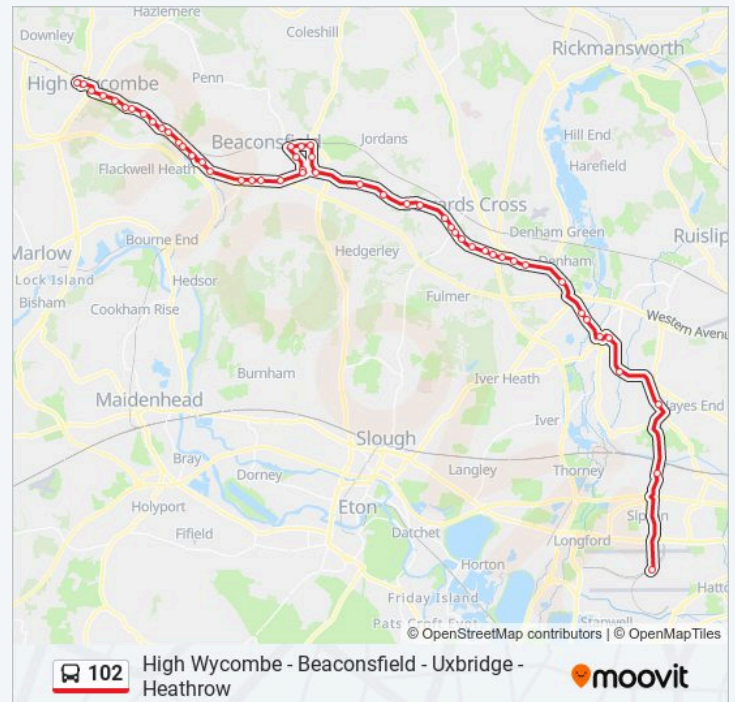

Cricket Ground, Beaconsfield Old Town

Ronald Road, Beaconsfield

Waller Road, Beaconsfield

St Mary's School, Beaconsfield

Maxwell Road, Beaconsfield

Candlemas Lane, Beaconsfield

Aylesbury End, Beaconsfield Old Town

The Saracen's Head Ph, Beaconsfield Old Town

Sunday 24 hours

Monday 24 hours

Tuesday 24 hours

Wednesday 24 hours

Thursday 24 hours

Friday 24 hours

Saturday 24 hours

102 bus Info

Direction: High Wycombe

Stops: 51

Trip Duration: 69 min

Line Summary:

Butlers Court Road, Beaconsfield Old Town

Burkes Road, Holtspur

North Drive, Holtspur