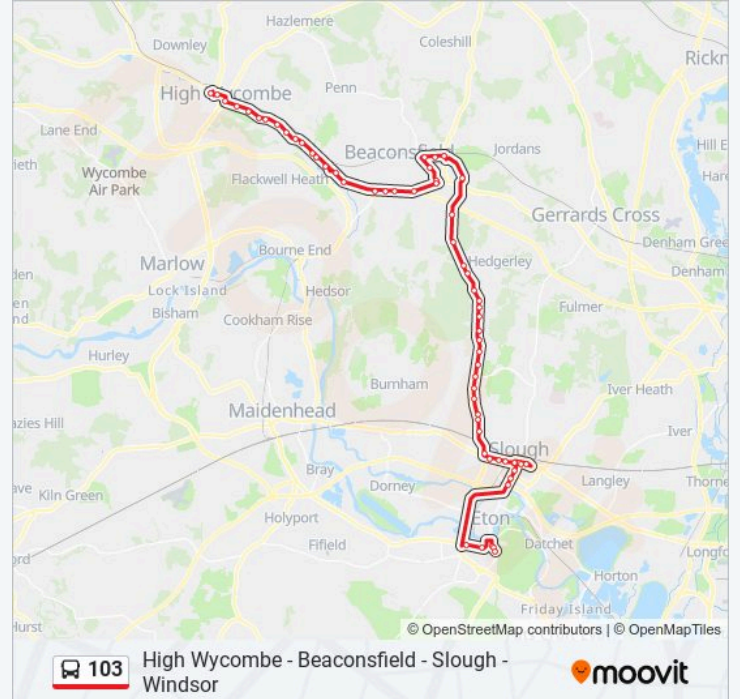

Candlemas Lane, Beaconsfield

Aylesbury End, Beaconsfield Old Town

The Saracen's Head Ph, Beaconsfield Old Town

Butlers Court Road, Beaconsfield Old Town

Burkes Road, Holtspur

North Drive, Holtspur

The King's Head Ph, Holtspur

Whitehouse Lane, Wooburn Moor

Tesco, Loudwater

The Papermill, Loudwater

Loudwater Turn, Loudwater

Rayners Avenue, Loudwater

Hammersley Lane, High Wycombe

The King George V Ph, Wycombe Marsh

Ford Street, Wycombe Marsh