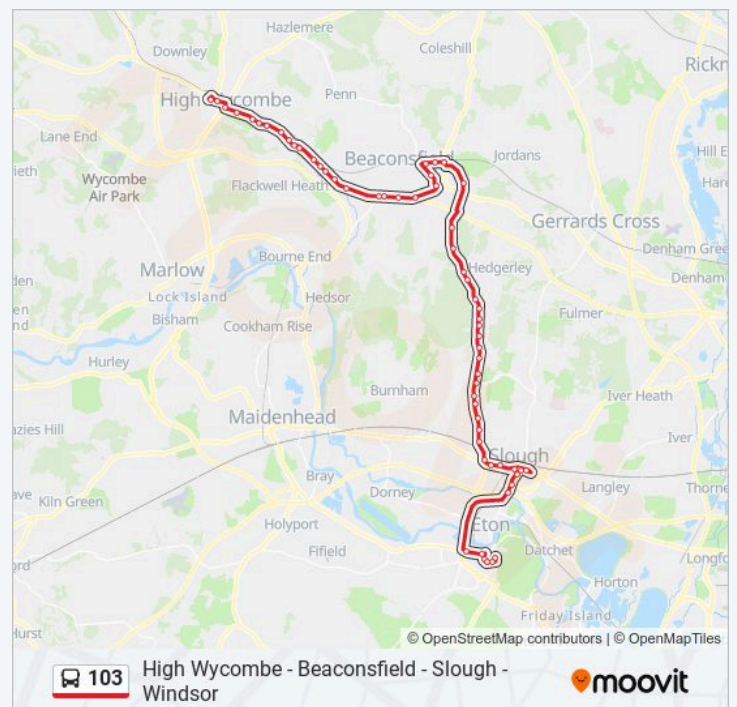

103 bus Info

Direction: Windsor Town Centre

Stops: 60

Trip Duration: 85 min

Line Summary:

Hedgerley Corner, Farnham Common

The Royal Oak Ph, Farnham Common

Templewood Lane, Farnham Common