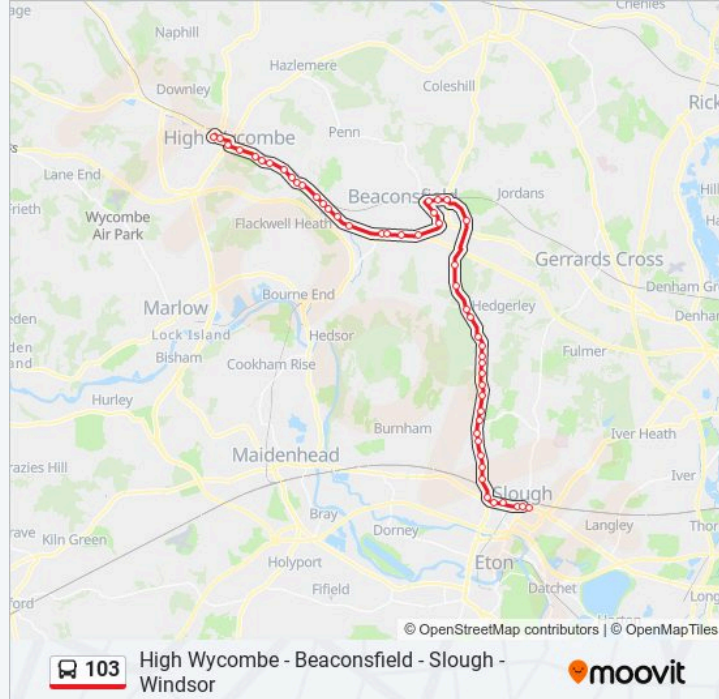

Aylesbury End, Beaconsfield Old Town

Candlemas Lane, Beaconsfield

Maxwell Road, Beaconsfield

St Mary's School, Beaconsfield

Waller Road, Beaconsfield

Wilton Park, Beaconsfield Wilton Park

Beaconsfield Services

Bower Wood, Beaconsfield

Harehatch Lane, Farnham Common

The Yew Tree Ph, Farnham Common

Clare Drive, Hedgerley

Hedgerley Corner, Farnham Common

The Royal Oak Ph, Farnham Common

Templewood Lane, Farnham Common

The Forester's Arms, Farnham Common

Kennedy Close, Farnham Common

Farnham Park Lane, Farnham Royal

Fairfield Lane, Farnham Royal

The Farnham Pump Ph, Farnham Royal

St Anthony's R.C. Church, Britwell

Croft Hill Road, Britwell

Lidl, Britwell

Farnham Road Po, Slough Trading Estate

Buckingham Avenue Centre, Slough Trading Estate

Salt Hill Three Tuns, Slough Trading Estate

Windmill Road, Baylis

Salt Hill Park, Chalvey

Wellington Street Stop W, Slough Town Centre

Wellington Street Stop B, Slough Town Centre

Queensmere Car Park Slough Town Centre (H)