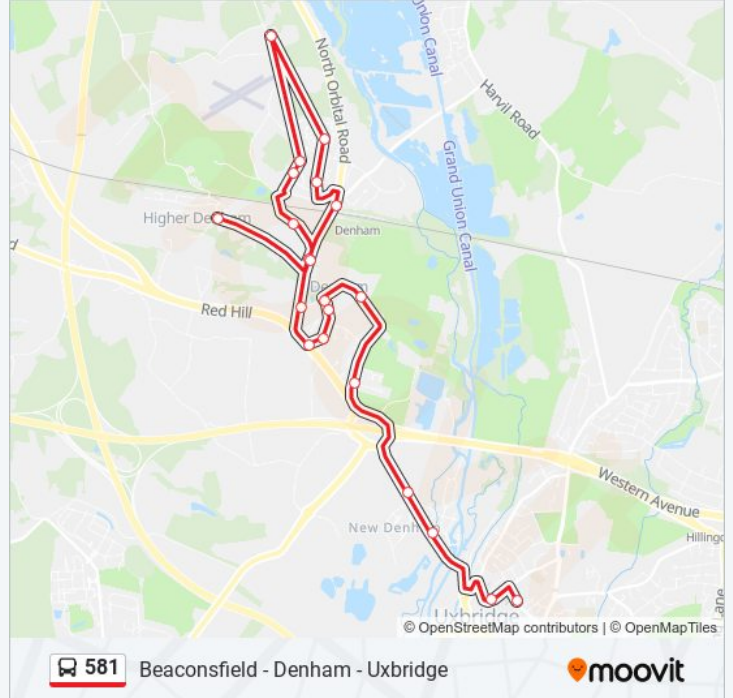

Stops: 9

Trip Duration: 15 min

Line Summary:

Direction: Uxbridge

21 stops

[VIEW LINE SCHEDULE](#)

- Community Centre, Higher Denham
- Old Rectory Lane
- Tilehouse Lane, Denham Green
- Alex Korda House, Denham Green
- Tilehouse Combined School, Denham Green
- Wyatts Covert, Denham Green
- Garden Village, Denham Green
- Penn Drive, Denham Green
- Station Parade
- Old Rectory Lane
- Village Road
- Denham Avenue
- Cheapside Lane, Denham
- Ashmead Lane, Denham
- Memorial Hall, Denham
- St Mary's Church, Denham
- Priory Close, Denham
- Knighton Way Lane

581 bus Info

Direction: Uxbridge

Stops: 21

Trip Duration: 32 min

Line Summary:

Oakside

Belmont Road (D)

York Road (Ub8) Uxbridge (V)