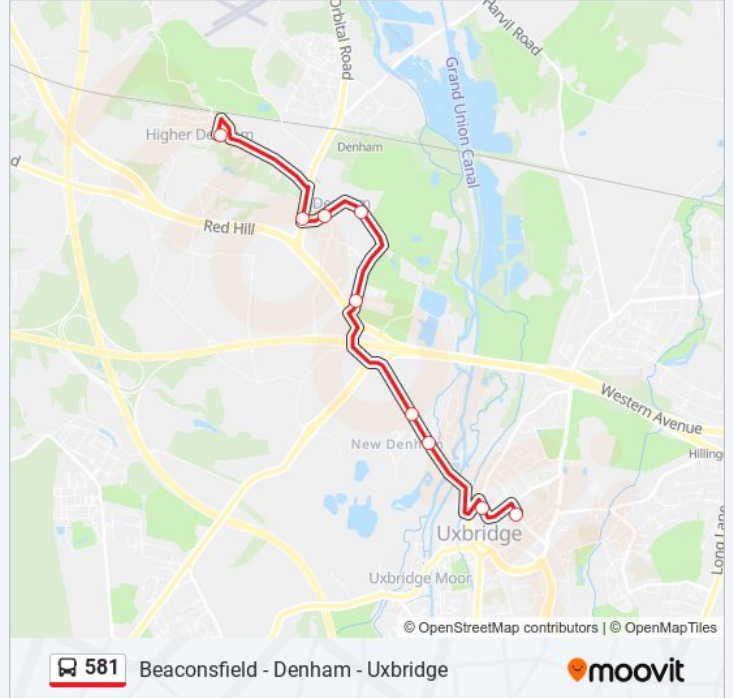

Use the Moovit App to find the closest 581 bus station near you and find out when is the next 581 bus arriving.

Direction: Higher Denham

9 stops

[VIEW LINE SCHEDULE](#)

York Road (W)

Uxbridge High Street (A)

Oakside

Knighton Way Lane

Priory Close, Denham

St Mary's Church, Denham

Memorial Hall, Denham

Village Road

Community Centre, Higher Denham

581 bus Time Schedule

Higher Denham Route Timetable:

Sunday	Not Operational
Monday	09:55 - 14:05
Tuesday	09:55 - 14:05
Wednesday	09:55 - 14:05
Thursday	09:55 - 14:05
Friday	09:55 - 14:05
Saturday	09:55 - 14:05

581 bus Info

Direction: Higher Denham

Stops: 9

Trip Duration: 15 min

Line Summary:

Direction: Uxbridge

21 stops

[VIEW LINE SCHEDULE](#)

- Community Centre, Higher Denham
- Old Rectory Lane
- Tilehouse Lane, Denham Green
- Alex Korda House, Denham Green
- Tilehouse Combined School, Denham Green
- Wyatts Covert, Denham Green
- Garden Village, Denham Green
- Penn Drive, Denham Green
- Station Parade
- Old Rectory Lane
- Village Road
- Denham Avenue
- Cheapside Lane, Denham
- Ashmead Lane, Denham
- Memorial Hall, Denham
- St Mary's Church, Denham
- Priory Close, Denham
- Knighton Way Lane