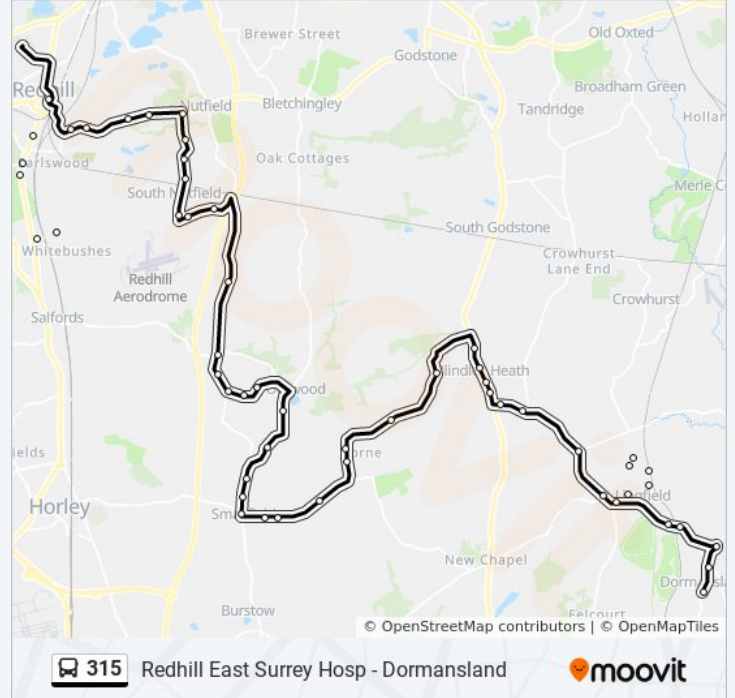

Tandridge Lane, Blindley Heath

Ray Corner, Lingfield Common

Godstone Road, Lingfield

War Memorial, Lingfield

The Star, Lingfield

Little Lullenden, Lingfield

Saxby's Lane, Lingfield

Pauls Mead, Lingfield

Lingfield Railway Station, Lingfield

Lingfield Racecourse, Lingfield

St Pier's Lane, Lingfield

The Plough, Dormansland

Memorial Hall, Dormansland

Church, Dormansland

Direction: Earlswood

55 stops