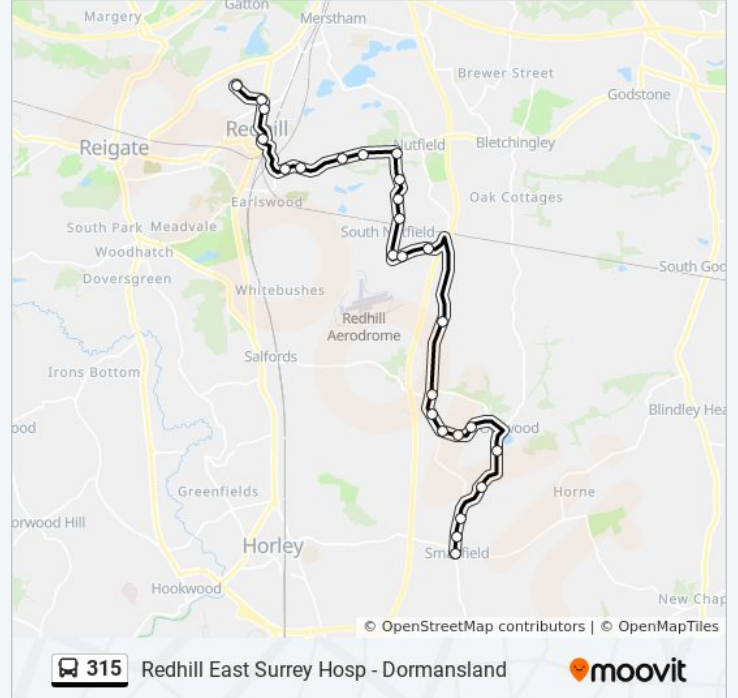

Line Summary:

Cooper's Hill Road, Nutfield Park

Dog And Duck, Outwood

Dayseys Hill, Outwood

Batchelor's Farm, Outwood

The Castle, Outwood

Miller's Lane, Outwood

Scott's Hill, Outwood

Norman's Road, Smallfield

Chapel Road, Smallfield

Careys Wood, Smallfield

Burstow Primary School, Smallfield

315 bus time schedules and route maps are available in an offline PDF at moovitapp.com. Use the [Moovit App](#) to see live bus times, train schedule or subway schedule, and step-by-step directions for all public transit in London.