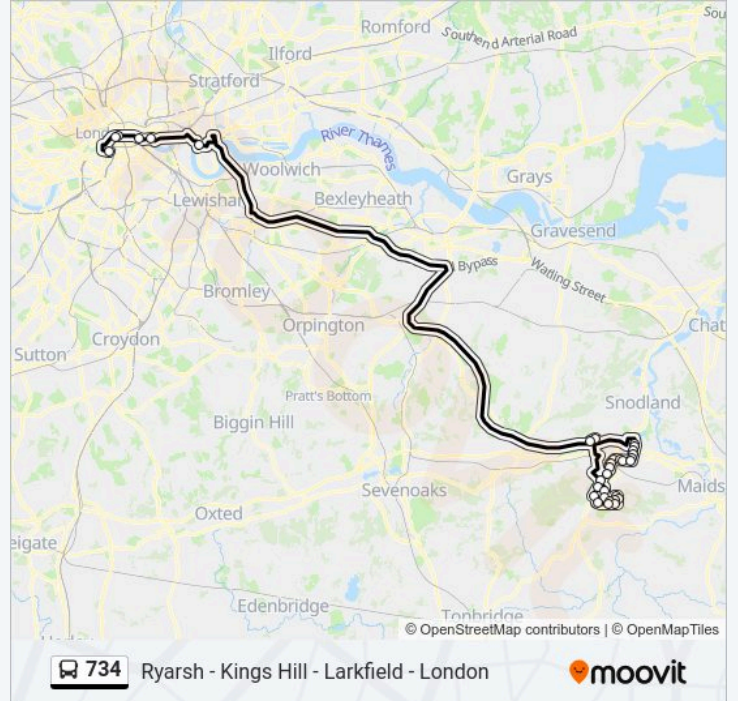

32 stops

[VIEW LINE SCHEDULE](#)

Brookline Depot, Ryarsh

The Street, Ryarsh

Tower View, Kings Hill

Asda, Kings Hill

Baxter Way, Kings Hill

Sunrise Way, Kings Hill

734 bus Info

Direction: Waterloo

Stops: 32

Trip Duration: 145 min

Line Summary:

Leybourne Turning West, Leybourne

Leybourne Turning East, Leybourne

Lunsford Lane Turning, Larkfield

Lunsford Lane, Larkfield

Kent Mart, Larkfield

Partridge Avenue, Larkfield

Motorway Bridge, Larkfield

Jerome Road, Larkfield

West India Avenue (E)

The Tower Of London (Ta)

London Bridge, City Of London

Temple Avenue, Temple

Temple

London Eye, Waterloo

734 bus time schedules and route maps are available in an offline PDF at moovitapp.com. Use the Moovit App to see live bus times, train schedule or subway schedule, and step-by-step directions for all public transit in London.