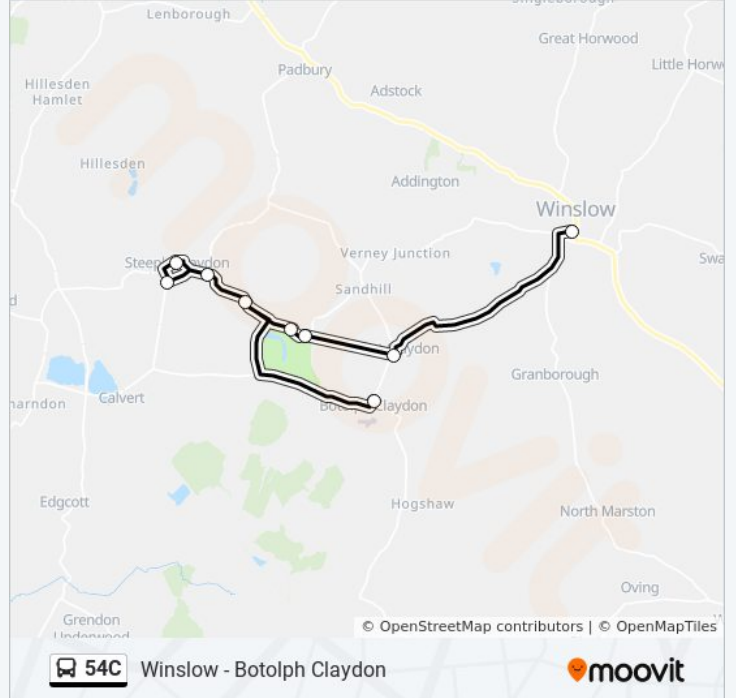

54C

Winslow - Botolph Claydon

Get The App

The 54C bus line (Winslow - Botolph Claydon) has 2 routes. For regular weekdays, their operation hours are:

(1) Botolph Claydon: 12:15 PM(2) Winslow: 10:20 AM

Use the Moovit App to find the closest 54C bus station near you and find out when is the next 54C bus arriving.

Direction: Botolph Claydon

9 stops

[VIEW LINE SCHEDULE](#)

- Vicarage Road, Winslow
- Chestnut View, East Claydon
- Village Centre, Middle Claydon
- Claydon House, Middle Claydon
- Old Railway Station, Steeple Claydon
- Buckingham Road, Steeple Claydon
- The Fountain Ph, Steeple Claydon
- Addison Road, Steeple Claydon
- Post Office, Botolph Claydon

54C bus Time Schedule

Botolph Claydon Route Timetable:

Sunday	Not Operational
Monday	Not Operational
Tuesday	Not Operational
Wednesday	12:15 PM
Thursday	Not Operational
Friday	Not Operational
Saturday	Not Operational

54C bus Info

Direction: Botolph Claydon

Stops: 9

Trip Duration: 21 min

Line Summary:

Direction: Winslow

11 stops

[VIEW LINE SCHEDULE](#)