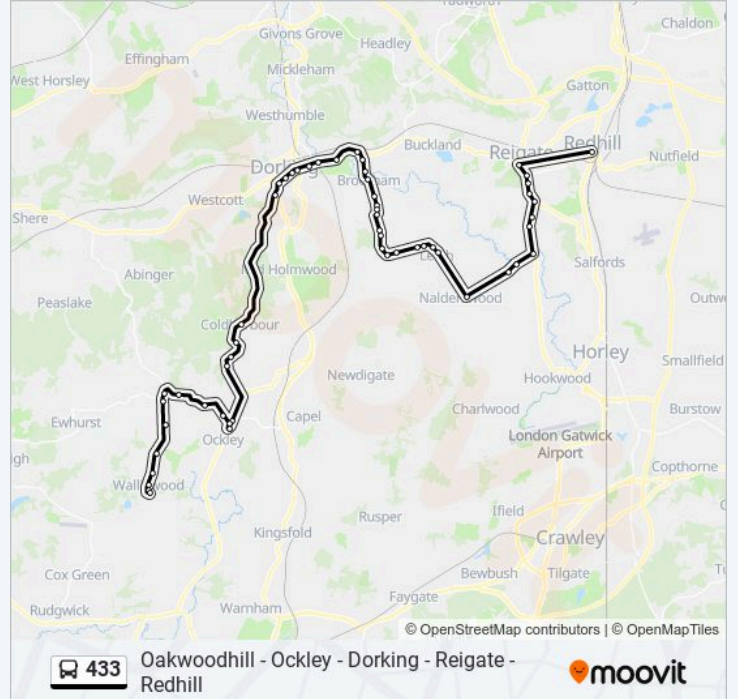

**433 bus Info**

**Direction:** Wallis Wood

**Stops:** 55

**Trip Duration:** 81 min

**Line Summary:**

Beechams, Brockham Park  
Rykens Lane, Brockham Park  
Tynedale Road, Strood Green  
Wellhouse Lane, Strood Green  
Glenfield Road, Strood Green  
Oakdene Road, Brockham  
Christ Church, Brockham  
Kiln Lane, Brockham  
The Avenue, Brockham  
Brockham Lane, Brockham  
Castle Gardens, Brockham  
Watermill Inn, Dorking  
Cemetery, Dorking  
Council Offices (F)  
Moores Road (H)  
The White Horse Dorking (K)  
South Street Dorking (P)  
Townfield Court Dorking (S)  
The Plough, Coldharbour  
Broomehall Road, Coldharbour  
Round Wood, Coldharbour  
Broomehall Farm, Coldharbour  
Kings Arms Court, Ockley  
Inn on the Green, Ockley  
Kings Arms Court, Ockley  
Lake Road, Ockley  
Ockley Road East, Forest Green  
Etherley Hill, Forest Green  
Horsham Road End, Forest Green  
The Parrot, Forest Green  
Horsham Road, Forest Green  
Mayes Green

Walliswood Green, Wallis Wood

Scarlett Arms, Wallis Wood

Horsham Road, Wallis Wood

Oakfields, Wallis Wood

433 bus time schedules and route maps are available in an offline PDF at [moovitapp.com](https://moovitapp.com). Use the Moovit App to see live bus times, train schedule or subway schedule, and step-by-step directions for all public transit in London.