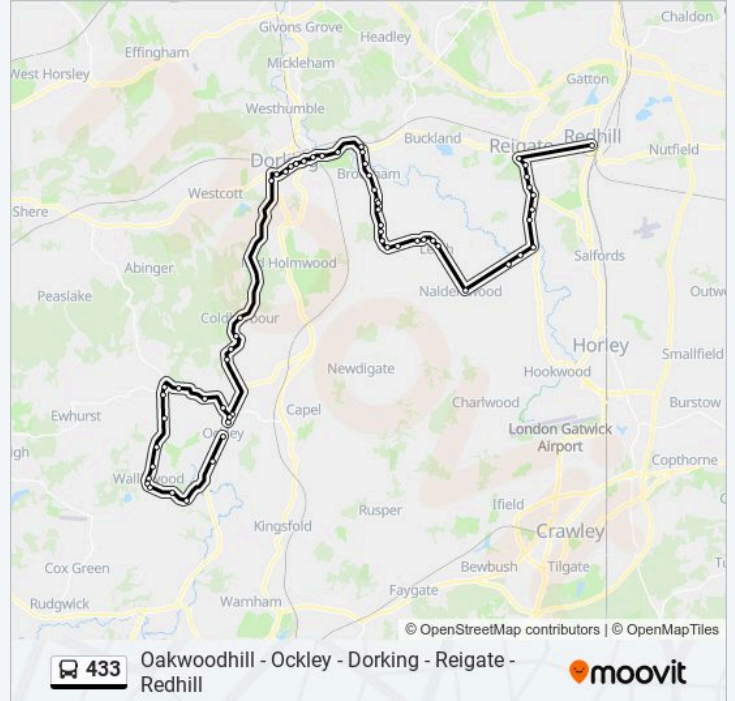

Broomehall Farm, Coldharbour

Round Wood, Coldharbour

Broomehall Road, Coldharbour

The Plough, Coldharbour

Vincent Lane Dorking

West Street Dorking (Q)

The White Horse Dorking (N)

Moores Road (J)

Council Offices (G)

Spital Heath, Pippbrook

Pixham Lane, Dorking

Watermill Inn, Dorking

Castle Gardens, Brockham

Brockham Lane, Brockham

The Avenue, Brockham

Kiln Lane, Brockham

Christ Church, Brockham

Oakdene Road, Brockham

Glenfield Road, Strood Green

Wellhouse Lane, Strood Green

Tynedale Road, Strood Green

Rykens Lane, Brockham Park

Beechams, Brockham Park

Gadbrook Crossroads, Bunce Common

Bunts Place, Bunce Common

Bunce Common Road, Bunce Common

Recreation Ground, Dawesgreen

Seven Stars, Dawesgreen

North Downs Primary School, Leigh

The Plough, Leigh

Deanoak Lane, Nalderswood

Three Horseshoes, Irons Bottom