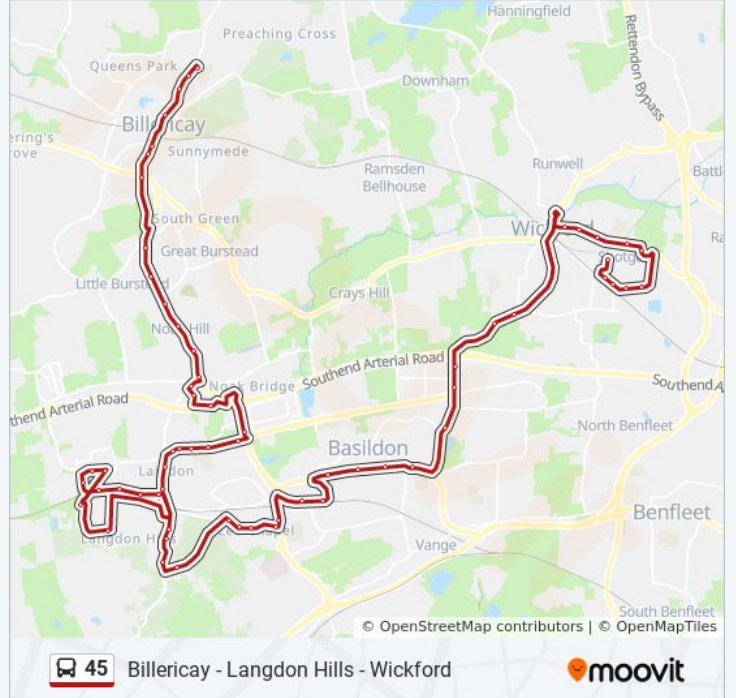

### Direction: Shotgate

68 stops

[VIEW LINE SCHEDULE](#)

- Mayflower, Billericay
- Bush Hall Stores, Billericay
- Headley Road, Billericay
- St John's School, Billericay
- The Chequers, Billericay
- Boots, Billericay
- Sun Corner, Billericay
- Laindon Common, Billericay
- Blackmore Farm, Great Burstead
- Church Street, Great Burstead
- Noak Hill Close, Great Burstead
- St Agnes Road, Great Burstead
- Old Fortune, Laindon
- Dunton Road, Laindon
- Osier Drive, Laindon
- Sweet Briar Drive, Laindon
- Upper Mayne, Basildon
- St Nicholas Lane, Basildon
- Pound Lane, Basildon
- Leinster Road, Laindon
- Basildon Drive, Laindon
- Laindon High Road, Laindon

### 45 bus Info

**Direction:** Shotgate

**Stops:** 68

**Trip Duration:** 88 min

**Line Summary:**

Laindon Centre, Laindon  
Durham Road, Laindon  
Great Berry Primary School, Great Berry  
Tesco Langdon Hills, Great Berry  
Hoover Drive, Laindon  
Menzies Avenue, Laindon  
Fraser Close, Laindon  
Rowenhall, Laindon  
Tillingham Green, Laindon  
Wrexham Road, Laindon  
Police Station, Laindon  
Samuel Road, Langdon Hills  
The Triangle, Langdon Hills  
Shelsley Drive, Langdon Hills  
Victoria Avenue, Langdon Hills  
Leysings, Basildon  
Botelers, Basildon  
Castlemayne, Basildon  
Rantree Fold, Basildon  
The Knares, Basildon  
Bus Station, Basildon Town Centre  
Asda Eastgate, Basildon Town Centre  
Falkstead, Basildon  
Church Road Foot Bridge, Basildon  
The Fremnells, Basildon  
Barstable School, Basildon  
The Watermill, Basildon  
Cranes Farm Road, Basildon  
Sainsbury Store, Basildon  
Bromfords Farm, Wickford  
Tye Corner, Wickford  
Bromfords Drive, Wickford  
Park Drive, Wickford

Laburnum Avenue, Wickford

Halls Corner, Wickford

The Swans, Wickford

South Beech Avenue, Wickford

Wick Lane, Wickford

Highcliffe Road, Wickford

Alicia Avenue, Shotgate

Post Office, Shotgate