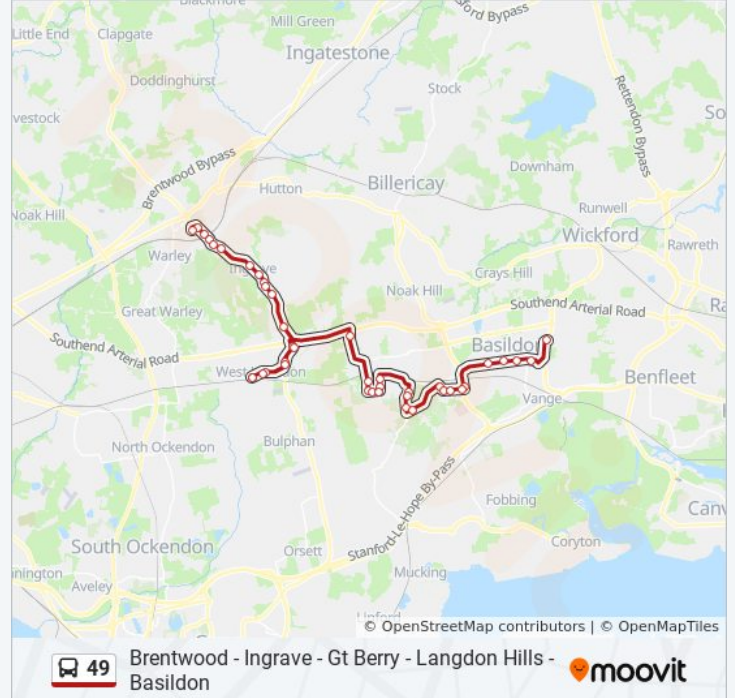

The Green Man, Herongate

Thorndon Country Park, Herongate

Halfway House, East Horndon

Dunton Hills Farm, West Horndon

Clavering Gardens, West Horndon

Railway Station, West Horndon

Railway Station, West Horndon

Clavering Gardens, West Horndon

Dunton Hills Farm, West Horndon

Halfway House, East Horndon

Lower Dunton Rd, Laindon

Aylesbury Drive, Great Berry

Derby Close, Great Berry

Hollybank, Great Berry

Great Berry Primary School, Great Berry

Little Berry Lane, Great Berry

Kenton Way, Great Berry

Durham Road, Laindon

Shopping Centre, Laindon

Telephone Exchange, Laindon

Samuel Road, Langdon Hills

The Triangle, Langdon Hills

Shelsley Drive, Langdon Hills

Victoria Avenue, Langdon Hills

Leysings, Basildon

Botelers, Basildon

Castlemayne, Basildon

Rantree Fold, Basildon

The Knares, Basildon

Falkstead, Basildon

Church Road Foot Bridge, Basildon

The Fremnells, Basildon

Barstable School, Basildon