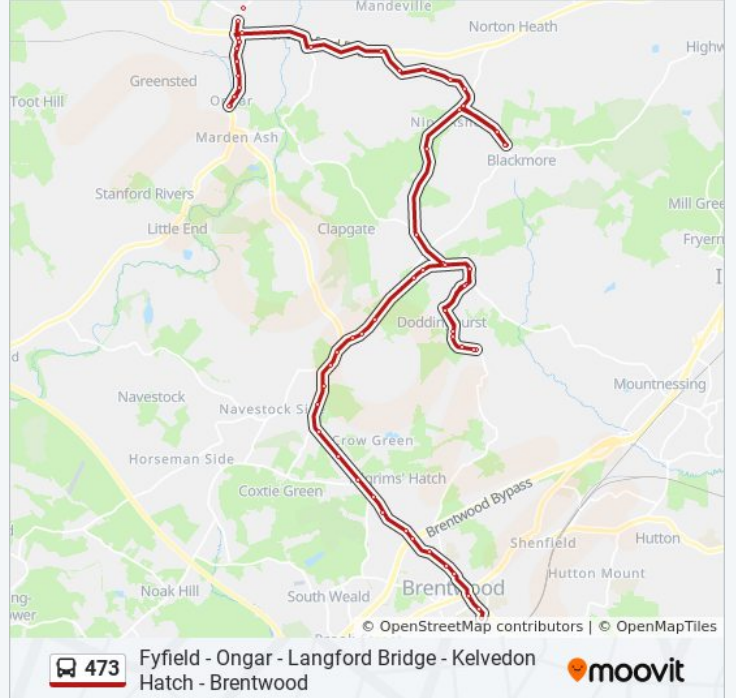

The Gables, Blackmore

Blackmore Primary School, Blackmore

Blackmore Primary School, Blackmore

Nine Ashes Corner, Blackmore

Woolmonger's Ln, High Ongar

Bricklayers Arms, Stondon Massey

Blackmore House, Hook End

Mill Ln, Wyatts Green

Plovers Barron, Wyatts Green

Priory Mead, Doddinghurst

The Barn, Doddinghurst

Peartree Lane, Doddinghurst

Appletree Close, Doddinghurst

Willow Close, Doddinghurst

Willow Close, Doddinghurst

Appletree Close, Doddinghurst

Peartree Lane, Doddinghurst

The Barn, Doddinghurst

Priory Mead, Doddinghurst

Plovers Barron, Wyatts Green

Mill Ln, Wyatts Green

Blackmore House, Hook End

Hook End

Outing's Lane, Hook End

Elmtree Avenue, Kelvedon Hatch

Stocks Lane, Kelvedon Hatch

Fox Hatch House, Kelvedon Hatch

Brizes Corner, Kelvedon Hatch

Crown Road, Kelvedon Hatch

Frog Street, Kelvedon Hatch

Old Crown Lane, Pilgrims Hatch

Mores Lane, Pilgrims Hatch

Pilgrims Hall, Pilgrims Hatch