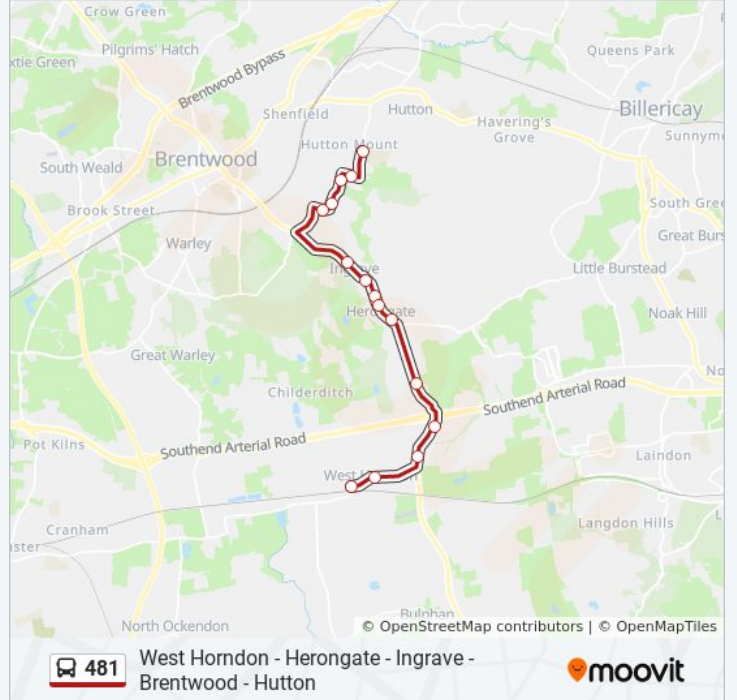

Direction: Hutton

16 stops

[VIEW LINE SCHEDULE](#)

- Railway Station, West Horndon
- Clavering Gardens, West Horndon
- Dunton Hills Farm, West Horndon
- Halfway House, East Horndon
- Thorndon Country Park, Herongate
- The Green Man, Herongate
- Thorndon Approach, Ingrave
- School, Ingrave
- Church, Ingrave
- Thorndon Park Gates, Ingrave
- Common Road, Ingrave
- Hornbeam Close, Brentwood
- Brocksparkwood, Hutton
- Bracken Bank, Hutton
- Sylvia Avenue, Hutton
- St Martins School, Hutton

Trip Duration: 34 min

Line Summary:

Direction: West Horndon

15 stops

[VIEW LINE SCHEDULE](#)

- St Martins School, Hutton
- Sylvia Avenue, Hutton
- Bracken Bank, Hutton
- Brocksparkwood, Hutton
- Hornbeam Close, Brentwood
- Thorndon Park Gates, Ingrave
- Church, Ingrave
- School, Ingrave
- Thorndon Approach, Ingrave
- The Green Man, Herongate
- Thorndon Country Park, Herongate
- Halfway House, East Horndon
- Dunton Hills Farm, West Horndon
- Clavering Gardens, West Horndon
- Railway Station, West Horndon

481 bus Time Schedule

West Horndon Route Timetable:

Sunday	Not Operational
Monday	15:25
Tuesday	15:25
Wednesday	15:25
Thursday	15:25
Friday	15:25
Saturday	Not Operational

481 bus Info

Direction: West Horndon

Stops: 15

Trip Duration: 17 min

Line Summary:

481 bus time schedules and route maps are available in an offline PDF at moovitapp.com. Use the [Moovit App](#) to see live bus times, train schedule or subway schedule, and step-by-step directions for all public transit in London.