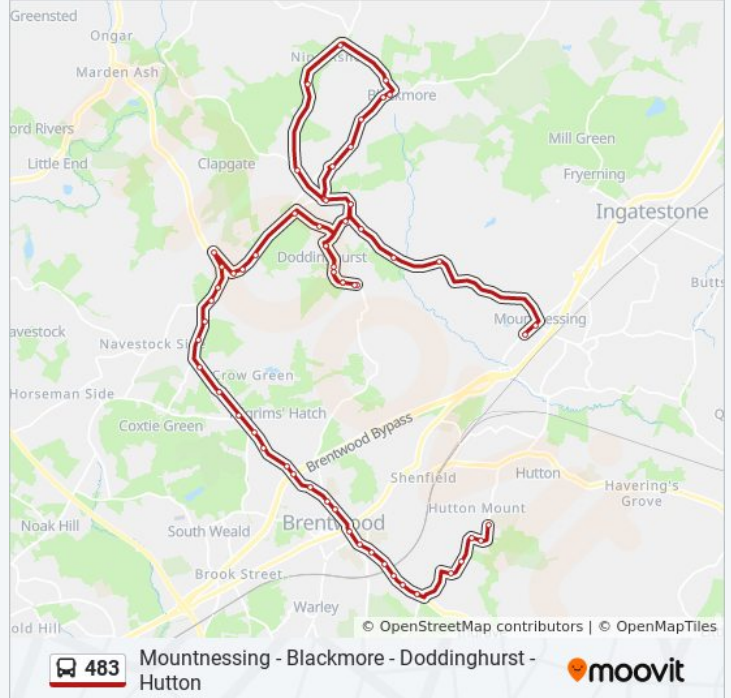

**483 bus Info**

**Direction:** Hutton

**Stops:** 64

**Trip Duration:** 73 min

**Line Summary:**

The Barn, Doddinghurst  
Peartree Lane, Doddinghurst  
Appletree Close, Doddinghurst  
Willow Close, Doddinghurst  
Willow Close, Doddinghurst  
Appletree Close, Doddinghurst  
Peartree Lane, Doddinghurst  
The Barn, Doddinghurst  
Priory Mead, Doddinghurst  
The Gardens, Hook End  
Outing's Lane, Hook End  
Elmtree Avenue, Kelvedon Hatch  
Stocks Lane, Kelvedon Hatch  
Fox Hatch House, Kelvedon Hatch  
Church Road, Kelvedon Hatch  
The Eagle, Kelvedon Hatch  
Brizes Corner, Kelvedon Hatch  
Crown Road, Kelvedon Hatch  
Frog Street, Kelvedon Hatch  
Old Crown Lane, Pilgrims Hatch  
Mores Lane, Pilgrims Hatch  
Pilgrims Hall, Pilgrims Hatch  
Pilgrim's Lane, Pilgrims Hatch  
The Rose & Crown, Pilgrims Hatch  
Larchwood Gardens, Pilgrims Hatch  
Windsor Road, Pilgrims Hatch  
The Farm Shop, Pilgrims Hatch  
The Robin Hood, Brentwood  
Doddinghurst Road, Brentwood  
Burland Road, Brentwood  
Wilson's Corner, Brentwood  
Council Offices, Brentwood  
Shenfield Common, Brentwood