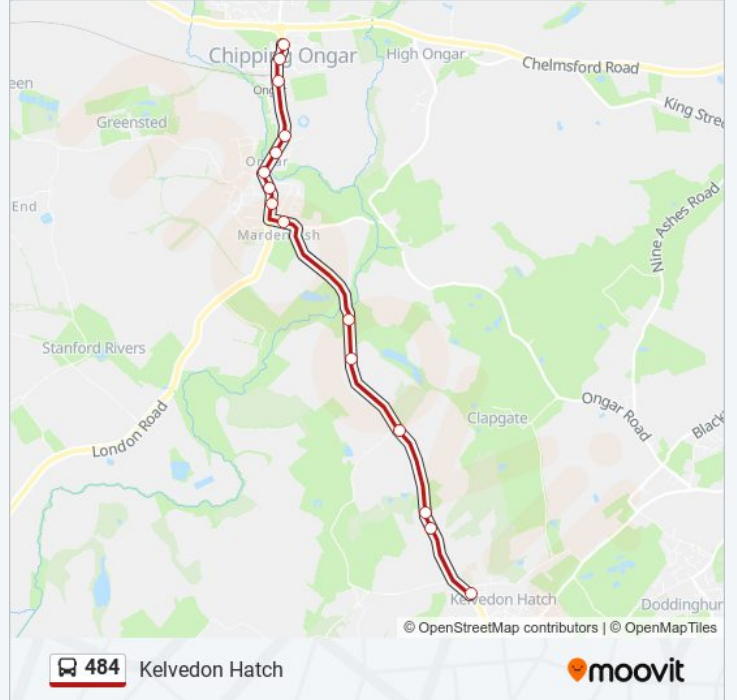

 **484**

Kelvedon Hatch

Get The App

The 484 bus line Kelvedon Hatch has one route. For regular weekdays, their operation hours are:

(1) Kelvedon Hatch: 07:32

Use the Moovit App to find the closest 484 bus station near you and find out when is the next 484 bus arriving.

Direction: Kelvedon Hatch

15 stops

[VIEW LINE SCHEDULE](#)

Four Wantz, Ongar
Great Lawn, Ongar
Ongar Station, Ongar
Bansons Ln, Ongar
Stanley Place, Ongar
Two Brewers, Ongar
Long Fields, Ongar
Coopers Hill, Ongar
The Stag, Ongar
Garden Centre, Langford Bridge
Langford Bridge Farm, Langford Bridge
Kelvedon Hall, Kelvedon Hatch
The Priors, Kelvedon Hatch
Secret Bunker, Kelvedon Hatch
Church Road, Kelvedon Hatch

484 bus Time Schedule

Kelvedon Hatch Route Timetable:

Sunday	Not Operational
Monday	07:32
Tuesday	07:32
Wednesday	07:32
Thursday	07:32
Friday	07:32
Saturday	Not Operational

484 bus Info

Direction: Kelvedon Hatch

Stops: 15

Trip Duration: 8 min

Line Summary:

484 bus time schedules and route maps are available in an offline PDF at moovitapp.com. Use the Moovit App to see live bus times, train schedule or subway schedule, and step-by-step directions for all public transit in London.