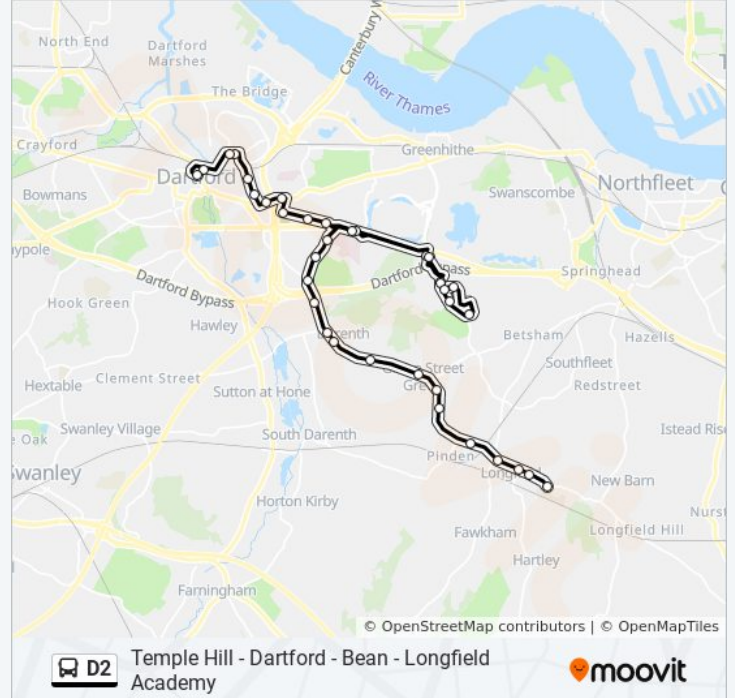

**D2 bus Info**  
**Direction:** Dartford  
**Stops:** 36  
**Trip Duration:** 43 min  
**Line Summary:**

Foxwood Road, Bean

Hope Cottages, Bean

Ightham Cottages, Bean

St James' Lane, Dartford

Myrtle Place, Dartford

Cugley Road, Dartford

Watling Street Cemetery, Dartford

Milestone Road

Brentfield Road

Barham Road, Dartford

Carrington Road, Dartford

Temple Hill Square, Temple Hill

Temple Hill

### Direction: Longfield

36 stops

[VIEW LINE SCHEDULE](#)

Temple Hill Square, Temple Hill

Temple Hill

Mill Pond Road, Dartford

Home Gardens, Dartford

Hanau Bridge (G)

Livingstone Hospital

Park Road

The Brent

Brentfield Road

Watling Street Cemetery, Dartford

Cugley Road, Dartford

Myrtle Place, Dartford

St James' Lane, Dartford