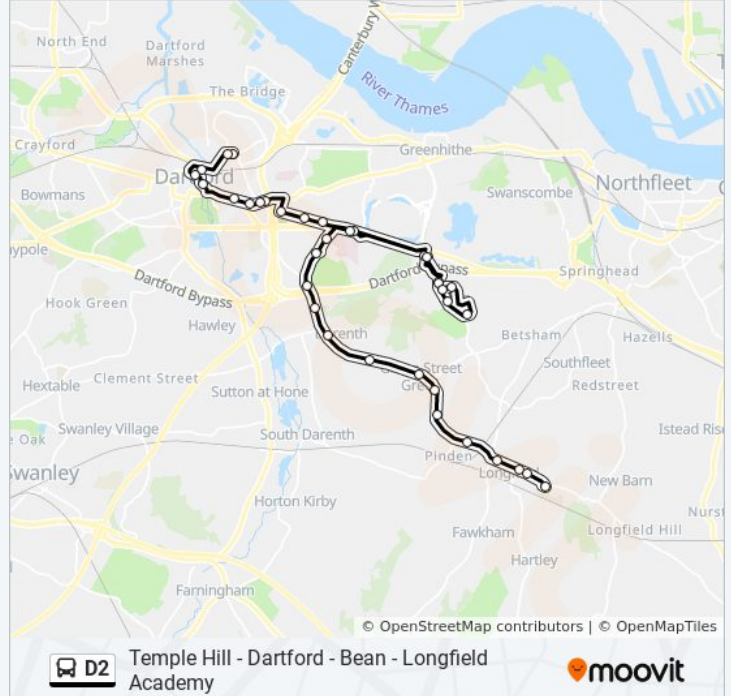

Cugley Road, Dartford

Watling Street Cemetery, Dartford

Milestone Road

Brentfield Road

Barham Road, Dartford

Carrington Road, Dartford

Temple Hill Square, Temple Hill

Temple Hill

Livingstone Hospital

Park Road

The Brent

Brentfield Road

Watling Street Cemetery, Dartford

Cugley Road, Dartford

Myrtle Place, Dartford

St James' Lane, Dartford

Bramble Avenue, Bean

Foxwood Road, Bean

Hope Cottages, Bean

Ightham Cottages, Bean

St James' Lane, Dartford

Lunedale Road, Fleet Estate

Gore Hill, Fleet Estate

Gore Farm, Darenth

Church, Longfield

St Marys Way, Longfield

Longfield Academy, Longfield

D2 bus time schedules and route maps are available in an offline PDF at [moovitapp.com](https://moovitapp.com). Use the [Moovit App](#) to see live bus times, train schedule or subway schedule, and step-by-step directions for all public transit in London.