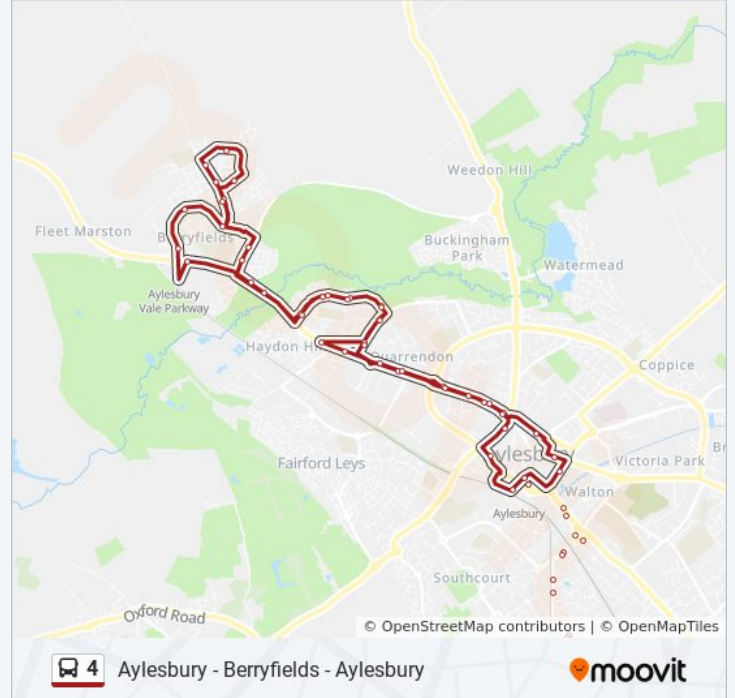

### Direction: Aylesbury

58 stops

[VIEW LINE SCHEDULE](#)

- Great Western Street, Aylesbury
- Exchange Street, Aylesbury
- High Street, Aylesbury
- New Street Aylesbury
- Royal Bucks Hospital, Aylesbury
- West Street, Aylesbury
- Henley's Roundabout, Aylesbury
- Stonehaven Road, Quarrendon Estate
- The John Kennedy Ph, Quarrendon Estate
- Belgrave Road, Quarrendon Estate
- Brunswick Close, Quarrendon Estate
- Angus Road, Quarrendon Estate
- O'Grady Way, Quarrendon Estate
- The Cotton Wheel, Quarrendon Estate
- Berryfields Lane, Aylesbury
- Mayberry Place, Berryfields
- Link Road West, Berryfields
- Collington Road, Berryfields
- Pippin Road, Berryfields
- Bramley Road, Berryfields
- Worcester Street, Berryfields
- Russet Street, Berryfields

Mandeville Road, Aylesbury

Harvey Road, Aylesbury

Stadium Approach, Aylesbury

Stoke Mandeville Hospital Main Gate, Aylesbury

Stadium Approach, Aylesbury

Harvey Road, Aylesbury

Mandeville Road, Aylesbury

Stoke Road, Aylesbury

Magistrates Court, Aylesbury

Walton Street, Aylesbury

Great Western Street, Aylesbury

### Direction: Berryfields

24 stops

[VIEW LINE SCHEDULE](#)

Great Western Street, Aylesbury

Exchange Street, Aylesbury

High Street, Aylesbury

New Street Aylesbury

Royal Bucks Hospital, Aylesbury