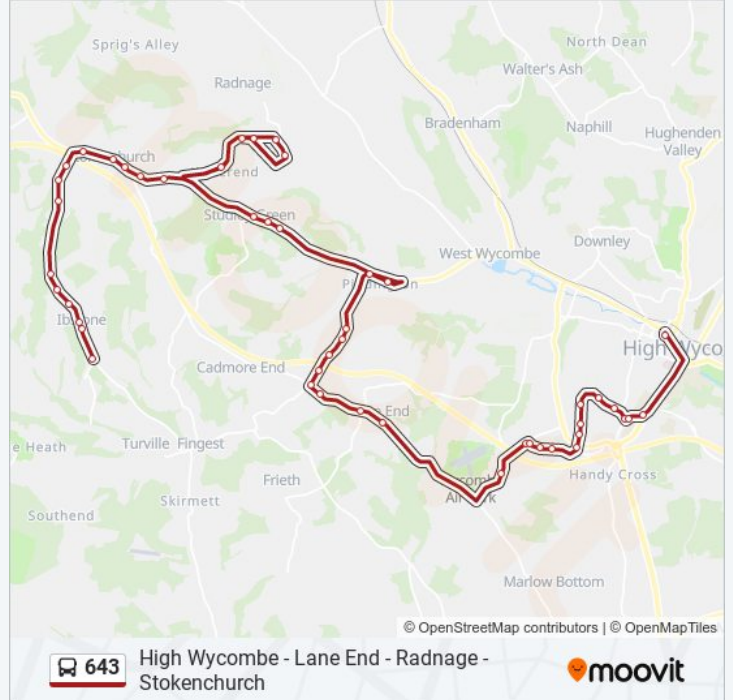

Clayhill, Booker

Limmer Lane, Booker

Holmers Court, Booker

Westwood, Booker

Alford Road, Booker

Ymca, Booker

Cressex Link Road, Cressex

Coronation Road, Cressex

Halifax Road, Cressex

Lincoln Road, Cressex

Lancaster Road, Cressex

Rupert Avenue, High Wycombe

Whincup Close, High Wycombe

Marlow Hill Schools, High Wycombe

High Wycombe Busstn, High Wycombe

643 High Wycombe - Lane End - Radnage - Stokenchurch

**Direction: Ibstone**

50 stops

[VIEW LINE SCHEDULE](#)

High Wycombe Busstn, High Wycombe

Marlow Hill Schools, High Wycombe

Whincup Close, High Wycombe

**643 bus Time Schedule**

Ibstone Route Timetable: