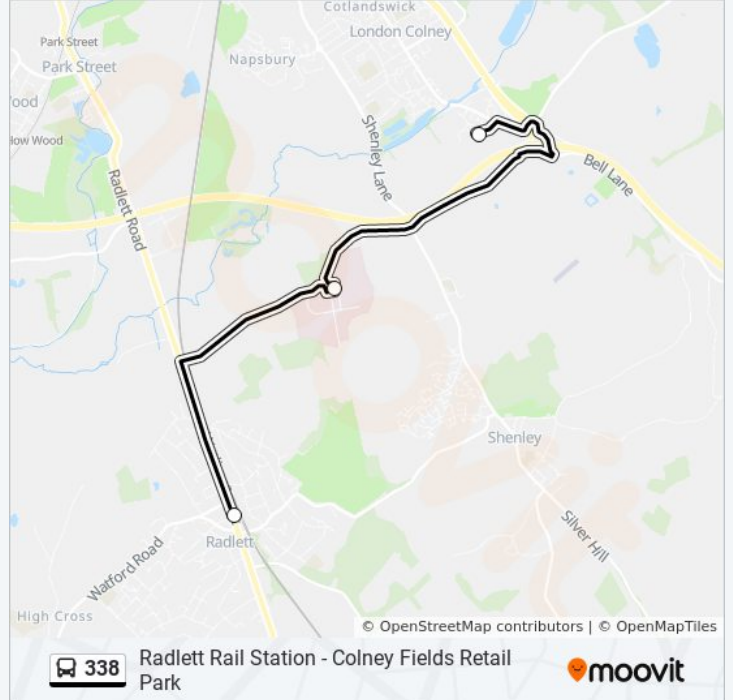

338 bus Info

Direction: London Colney

Stops: 3

Trip Duration: 15 min

Line Summary:

Direction: Radlett

3 stops

[VIEW LINE SCHEDULE](#)

Colney Fields Retail Park, London Colney

Harperbury Park, Colney Street

Recreation Ground, Radlett

338 bus Time Schedule

Radlett Route Timetable:

Sunday	Not Operational
Monday	7:00 AM - 7:00 PM
Tuesday	7:00 AM - 7:00 PM
Wednesday	7:00 AM - 7:00 PM
Thursday	7:00 AM - 7:00 PM
Friday	7:00 AM - 7:00 PM
Saturday	8:00 AM - 5:53 PM

338 bus Info

Direction: Radlett

Stops: 3

Trip Duration: 14 min

Line Summary:

338 bus time schedules and route maps are available in an offline PDF at moovitapp.com. Use the [Moovit App](#) to see live bus times, train schedule or subway schedule, and step-by-step directions for all public transit in London.