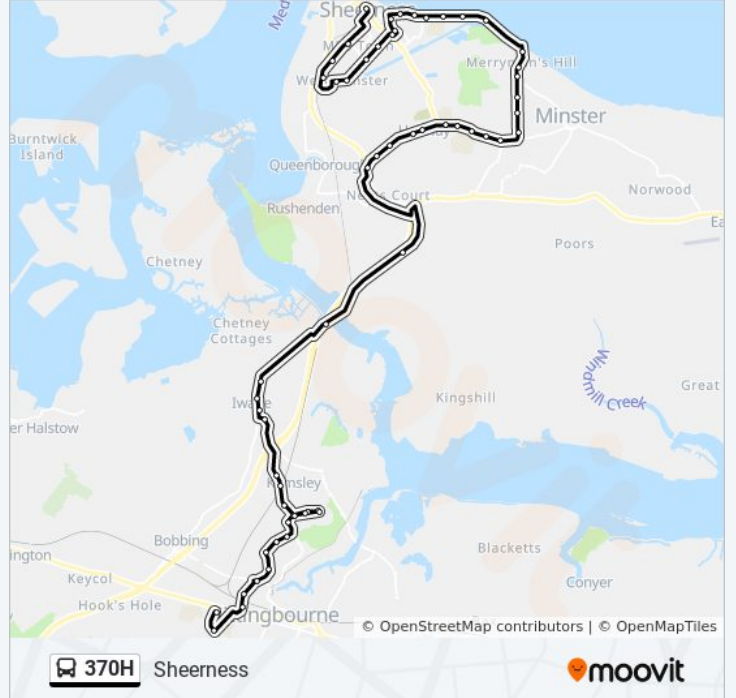

Direction: Sheerness

58 stops

[VIEW LINE SCHEDULE](#)

- Sydney Avenue, Sittingbourne
- Brisbane Avenue, Sittingbourne
- Hawthorn Road, Chalkwell
- Springfield Road, Chalkwell
- Beechwood Avenue, Milton Regis
- The Three Hats, Milton Regis
- Sprotshill Close, Milton Regis
- Court Road, Milton Regis
- Trinity Road, Milton Regis
- Toy Town Estate, Kemsley
- Adisham Green, Kemsley
- Puttney Drive, Kemsley
- Newman Drive Pond, Kemsley
- Newman Drive Pond, Kemsley
- Puttney Drive, Kemsley
- Adisham Green, Kemsley
- Milton Creek, Kemsley
- Kemsley Railway Station, Kemsley
- Post Office, Grovehurst
- Kingfisher Close, Iwade
- Helen Thompson Close, Iwade
- School Lane, Iwade

Sanderling Way, Iwade
Railway Station, Swale
Stray Marsh Farm, Queenborough
Queenborough Corner, Queenborough
The Rise, Halfway
Holm Place, Halfway
Holmside Avenue, Halfway
Sheerness East Working Mens Club, Halfway
The Heritage, Halfway
Banner Way, Halfway
Oasis Academy Isle Of Sheppey East, Minster
Scrapsgate Road, Minster
Barton Hill Drive, Minster
The Broadway Shops, Minster
Breakneck Hill, Minster
Woodland Drive, Minster
Wards Hill Road Bottom, Minster
The Abbey Hotel, Minster
The White House, Minster
Barton's Point, Marine Town
The Ship on Shore, Marine Town
Yacht Club, Marine Town
Richmond Street, Marine Town
Invicta Road, Marine Town
Catholic Church, Sheerness
Holy Trinity Church, Sheerness
Cavour Road, Sheerness
Fire Station, Sheerness
First Avenue, Sheerness
Wheatsheaf Gardens, Sheerness
Hawthorn Avenue, West Minster
Cherry Tree Close, West Minster
Queensway, West Minster

Dorset Road, West Minster

Medway Road, West Minster

Railway Station, Sheerness

Direction: Sittingbourne

46 stops

[VIEW LINE SCHEDULE](#)

Wheatsheaf Gardens, Sheerness

Botany Close, Sheerness