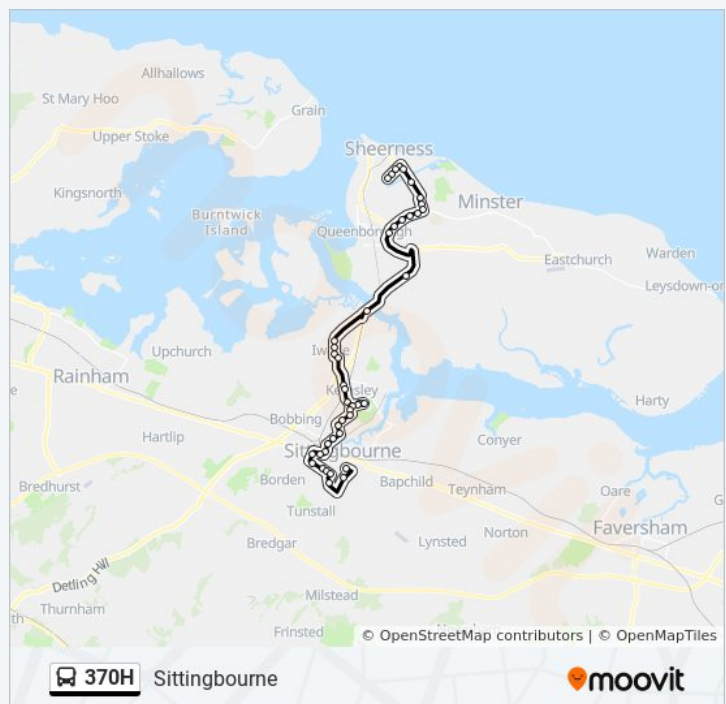

Direction: Sheerness

58 stops

[VIEW LINE SCHEDULE](#)

- Sydney Avenue, Sittingbourne
- Brisbane Avenue, Sittingbourne
- Hawthorn Road, Chalkwell
- Springfield Road, Chalkwell
- Beechwood Avenue, Milton Regis
- The Three Hats, Milton Regis
- Sprotshill Close, Milton Regis
- Court Road, Milton Regis
- Trinity Road, Milton Regis
- Toy Town Estate, Kemsley
- Adisham Green, Kemsley
- Puttney Drive, Kemsley
- Newman Drive Pond, Kemsley
- Newman Drive Pond, Kemsley
- Puttney Drive, Kemsley
- Adisham Green, Kemsley
- Milton Creek, Kemsley
- Kemsley Railway Station, Kemsley
- Post Office, Grovehurst
- Kingfisher Close, Iwade
- Helen Thompson Close, Iwade
- School Lane, Iwade

Nore Close, Sheerness

St George's Avenue, Sheerness

Coronation Road, Sheerness

Holiday Village, Sheerness

Power Station Road, Halfway

Danley Road, Halfway

The Halfway House, Halfway

Sheerness East Working Mens Club, Halfway

Holmside Avenue, Halfway

Holm Place, Halfway

The Rise, Halfway

Queenborough Corner, Queenborough

Stray Marsh Farm, Queenborough

Railway Station, Swale

Sanderling Way, Iwade

School Lane, Iwade

Stops: 46

Trip Duration: 42 min

Line Summary:

Newman Drive Pond, Kemsley

Puttney Drive, Kemsley

Adisham Green, Kemsley

Toy Town Estate, Kemsley

Trinity Road, Milton Regis