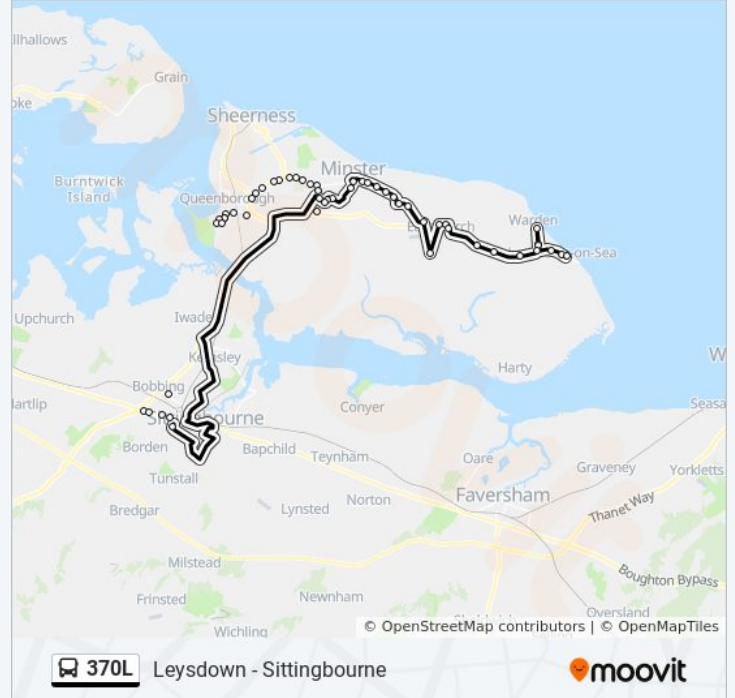

Fire Station, Eastchurch Prisons

Church, Eastchurch

Squires Court, Eastchurch

Anne Boleyn Close, Eastchurch

Jenkins Hill, Eastchurch

Harty Ferry Road, Eastchurch

The Bay View, Leysdown

Warden Bay Road, Leysdown

Isle Of Sheppey Holiday Village, Leysdown

Oasis Stores, Warden

Isle Of Sheppey Holiday Village, Leysdown

Vanity Holiday Park, Leysdown

Rose And Crown, Leysdown

Bus Terminus, Leysdown

Direction: Sittingbourne

55 stops

[VIEW LINE SCHEDULE](#)

Bus Terminus, Leysdown
Nutts Avenue, Leysdown
Shops, Leysdown
Vanity Holiday Park, Leysdown
Warden Bay Road, Leysdown
Isle Of Sheppey Holiday Village, Leysdown
Oasis Stores, Warden
Isle Of Sheppey Holiday Village, Leysdown
The Bay View, Leysdown
Danes Drive, Leysdown
Harty Ferry Road, Eastchurch
Jenkins Hill, Eastchurch
Rowetts Way Layby, Eastchurch
Fire Station, Eastchurch Prisons
Anne Boleyn Close, Eastchurch
Squires Court, Eastchurch
High Street, Eastchurch
White Post Corner, Eastchurch
Court Tree Drive, Eastchurch
Norwood Corner, Eastchurch
Chequers Water Tower, Minster
Bell Farm Lane, Minster
Oak Lane, Minster
Mill Hill, Minster
Tams Gardens, Minster
Back Lane, Minster
Harms Avenue, Minster
Heron Drive, Thistle Hill
Mistletoe Drive, Thistle Hill